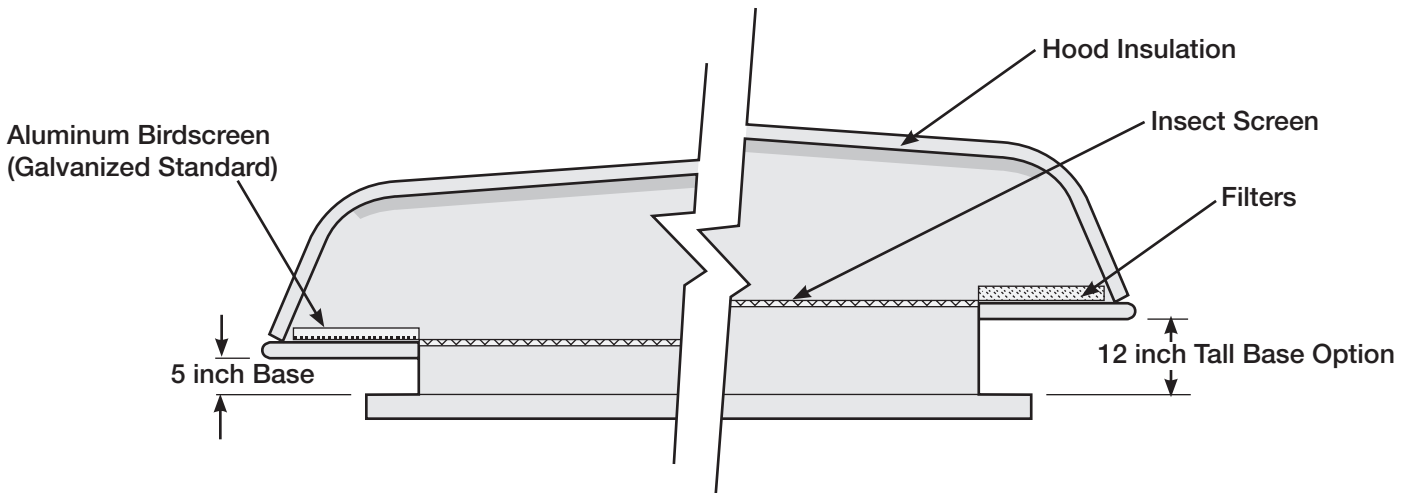

Twelve-inch tall bases (in lieu of the standard 5 inch) are recommended for intake applications to restrict moisture entry and for all applications where rain or snow may accumulate on the roof deck. The twelve-inch base also has an advantage for larger size units in providing more clearance from the roof deck and less restriction to airflow.

Fiberglass hood insulation (either ½ or one inch) can be factory applied to the underside of the hood to prevent condensation. Insulation is also factory applied to individual panels of large unassembled units.

Aluminum birdscreen (¾ inch x 1¼ inch diamond shape) is available in lieu of standard galvanized birdscreen.

Tie-down points, of heavy-gauge galvanized steel, are available as cable attachment points at the ends of each hood support rail. Cable tie-downs prevent damage to the Fabra Hood in locations where unusually strong winds occur.

Special coatings are available for decorative or protective purposes. Units can be factory **primed** for field application of final finish. A **baked enamel** finish can be applied to match or complement building colors. Decorative finishes are applied to exterior surfaces only. Greenheck's **Permatector™** (a thermosetting polyester urethane) is among the protective coatings available. Protective coatings are applied to all surfaces.

Aluminum Insect Screen

A fine mesh aluminum insect screen tightly fitted to the top of the throat, is available to prevent the entry of insects. (This is in addition to the standard birdscreen and is available on factory assembled units only.) Use the curves on the graph below to determine the static pressure drop for units with insect screen.

Filters