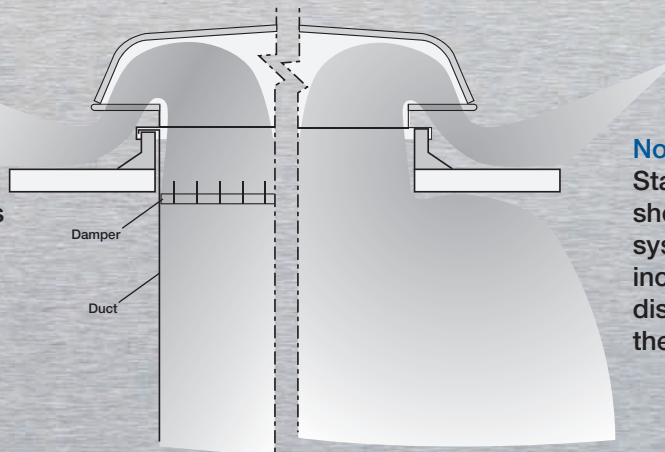

System Resistance

The performance data shown on pages 6-11 includes static pressure drops for both ducted and nonducted systems. Pressure drop values as shown are lower for ducted systems than for nonducted systems. The nonducted pressure drop includes the sudden expansion at the throat for intake and sudden contraction loss at the throat for exhaust. These losses are not present when a duct is attached to the throat. In calculating total system resistance for ducted systems, it is necessary to add pressure drop values shown on pages 6-11 to the combined total of the other losses in the system. A damper installed in either a ducted or nonducted system will also require that an additional pressure drop value be included. Where insect screens or filters are installed, the static pressure drops shown on page 4 should be included in system resistance calculations in lieu of standard cataloged pressure drops.

Ducted Systems

Static pressure drops shown for ducted systems in this catalog do not include pressure drops for any part of the system below the roof curb. All additional pressure drops in the ducted system must be calculated by the system designer.

Nonducted Systems

Static pressure drops shown for nonducted systems in this catalog include all entrance and discharge losses for the Fabra Hood unit.

TYPICAL SPECIFICATIONS

Gravity roof ventilators shall be constructed of heavy-gauge aluminum or galvanized steel as specified. Hoods shall be constructed of precision formed, arched panels with interlocking seams. Bases shall be constructed so that the curb cap is 6 inches larger than the throat size. Standard base height shall be 5 inches. Optional 12-inch bases shall be furnished as specified (and are recommended) for intake applications to restrict entry of moisture and for all applications where rain and snow may accumulate on the roof deck. Hood support members shall be constructed of galvanized steel and fastened so that the hood can be either removed completely from the base or hinged open. Birdscreens constructed of 1/2-inch galvanized steel mesh shall be mounted horizontally across the intake/discharge area of the hood. Gravity hoods shall be Fabra Hood Model FGI for intake or Model FGR for relief (as specified) as manufactured by Greenheck Fan Corporation of Schofield, Wisconsin.

Our Warranty

Greenheck warrants this equipment to be free from defects in material and workmanship for a period of one year from the purchase date. Any units or parts which prove defective during the warranty period will be replaced at our option when returned to our factory, transportation prepaid. Greenheck will not be responsible for any removal or installation costs.

As a result of our commitment to continuous improvement, Greenheck reserves the right to change specifications without notice.