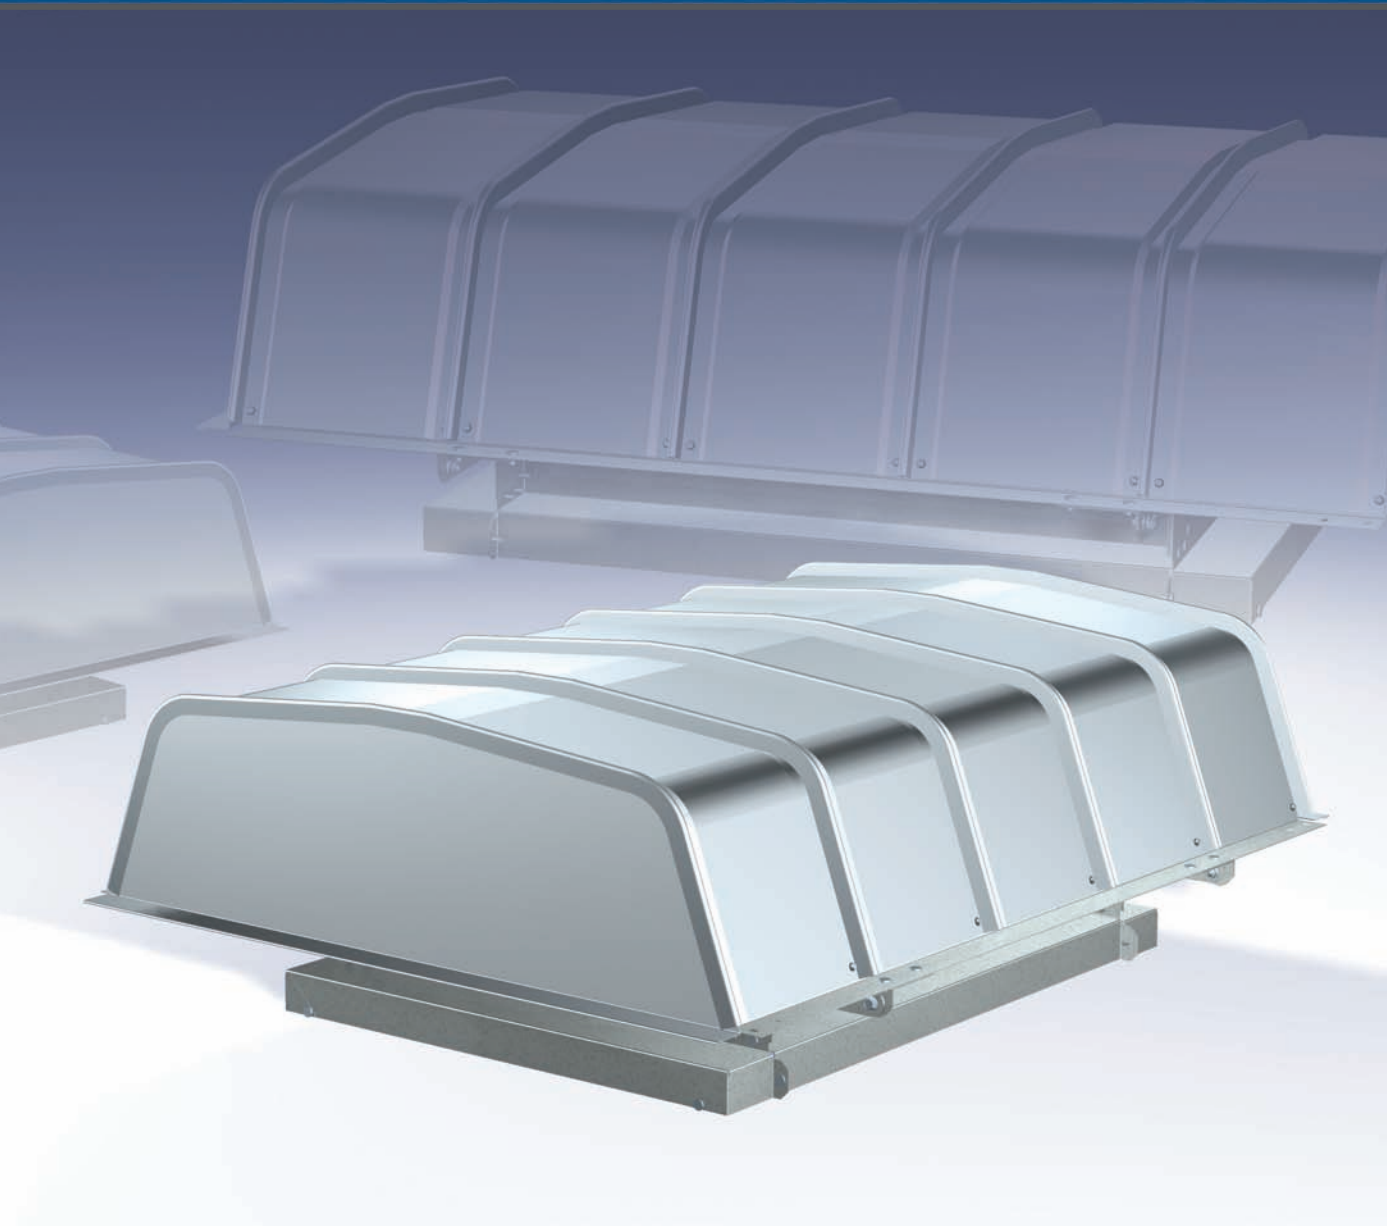

# Gravity Ventilators

## Models FGI and FGR

Fabra Hood Intake and Relief

BUILDING VALUE IN AIR.

July  
2008

Greenheck Fabra Hoods are designed for intake (Model FGI) or relief (Model FGR) applications with either natural gravity or positive pressure systems. The Fabra Hood design offers many important advantages not found in other gravity roof ventilators. The Fabra Hood design is superior in appearance, load bearing strength, weather-resistance, and dimensional flexibility.

### Appearance

The clean lines and uniform structural design of the Fabra Hood complement any building's appearance. The Fabra Hood is designed with a low profile to mount close to the roofline. The result is minimum impact on the building silhouette.

### Assembly

With the Fabra Hood's interlocking rib design, hoods of long lengths can be constructed on the job site. Where the appearance of a single unit is desired, large roof openings can be covered using a single hood. This also represents a cost savings in working with a single roof penetration. Neither special tools nor training are required for assembly. See page 5 for details.