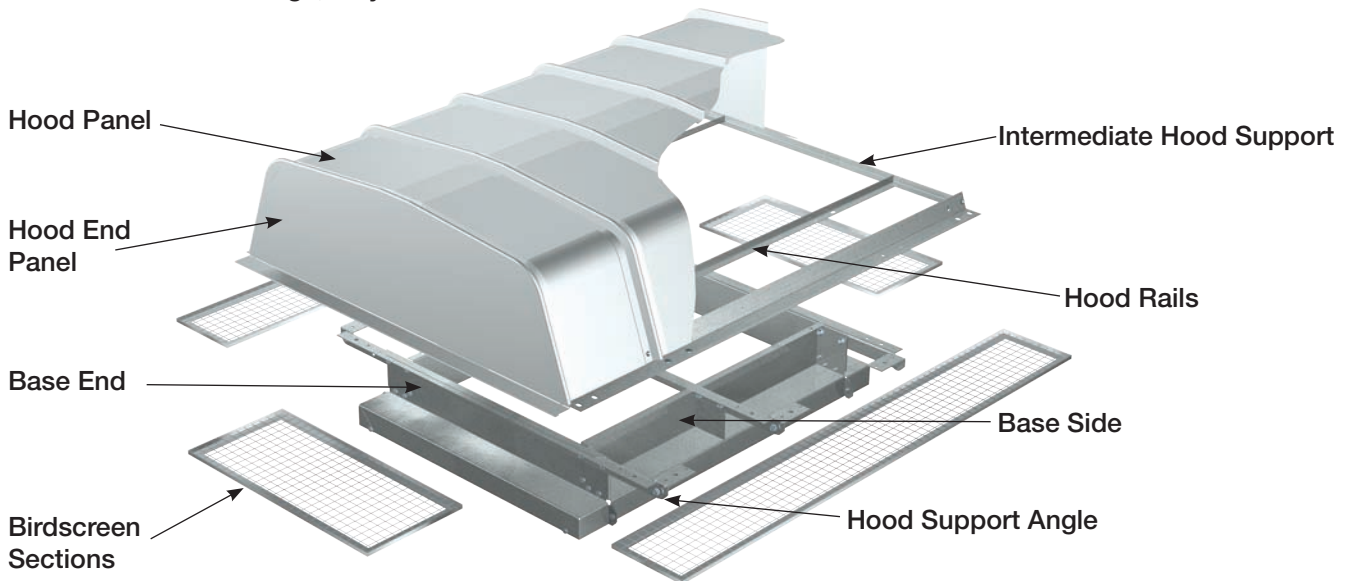

Economy

For jobs with large throat sizes, assembling hoods on site reduces costs. There is a cost savings in carrying unassembled components to the roof versus the expense of cranes or other equipment involved in lifting a bulky assembled unit. The risk of damage in transporting large assembled units is also reduced when they are assembled on the roof deck.

In addition, the space saved by a compact crate of knocked down component parts reduces shipping charges and final costs over large, fully assembled units.