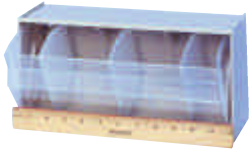

Clear Tip Out Bin Systems

Dividable Tip Out Bins

These bins feature removable dividers so that the clear bin can be partitioned into smaller compartments. Ideal for larger or longer items, these clear Tip Out Bins are molded from the same strong and flexible material as our standard bins. The flexibility of bins allow the user to determine the size and volume of each storage compartment. Exterior available in White, Ivory and Gray. Please specify color. Cups available in clear.

QT B 410
QT B 410 is a one bin design, 12" wide
Each QT B 410 comes with 3 DIV 400 dividers

QT B 411
QT B 411 is a two bin design, each 12" wide
Each QT B 411 comes with 6 DIV 400 dividers

QT B 412
QT B 412 is a one bin design, 24" wide
Each QT B 412 comes with 5 DIV 400 dividers

**TIP OUT
BIN**

**24hour
FAST SHIPPING**

PERFORMANCE FEATURES AT A GLANCE:

- Dividable Tip Out Bins are available in 3 sizes (2 with the same width)
- Bins can be stacked as modular units or used individually
- Exterior housing is injection molded from high impact Polystyrene
- Clear bin cups are injection molded from a custom blend of Phillips K Resin and Crystal Styrene for clarity and durability
- Compartments tip open smoothly to a 45° angle and provide comfortable and complete access to stored items
- The flexibility of the system allows you to customize your own system to meet your specific needs