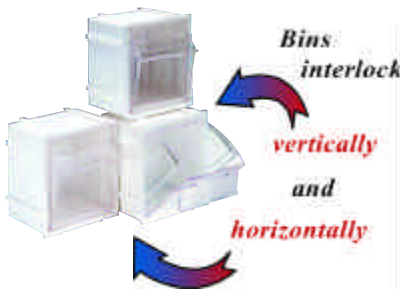

Clear Tip Out Bin Systems

Dividable Tip Out Bins

These bins feature removable dividers so that the clear bin can be partitioned into smaller compartments. Ideal for larger or longer items, these clear Tip Out Bins are molded from the same strong and flexible material as our standard bins. The flexibility of bins allow the user to determine the size and volume of each storage compartment. Exterior available in White, Ivory and Gray. Please specify color. Cups available in clear.

QT B 410
QT B 410 is a one bin design, 12" wide
Each QT B 410 comes with 3 DIV 400 dividers

QT B 411
QT B 411 is a two bin design, each 12" wide
Each QT B 411 comes with 6 DIV 400 dividers

QT B 412
QT B 412 is a one bin design, 24" wide
Each QT B 412 comes with 5 DIV 400 dividers

**TIP OUT
BIN**

**24hour
FAST SHIPPING**

PERFORMANCE FEATURES AT A GLANCE:

- Dividable Tip Out Bins are available in 3 sizes (2 with the same width)
- Bins can be stacked as modular units or used individually
- Exterior housing is injection molded from high impact Polystyrene
- Clear bin cups are injection molded from a custom blend of Phillips K Resin and Crystal Styrene for clarity and durability
- Compartments tip open smoothly to a 45° angle and provide comfortable and complete access to stored items
- The flexibility of the system allows you to customize your own system to meet your specific needs

Individual Tip Out Bins

These unique bins have the ability to interlock horizontally or vertically. Available in three popular sizes, these bins allow you to create your own customized Tip Out Bin storage system. QT B 405 and QT B 406 are available in White, Ivory and Gray. QT B 409 is available in Orange, Purple, Teal, White, Red, Blue and Yellow. perfect for color coding. Please specify color.