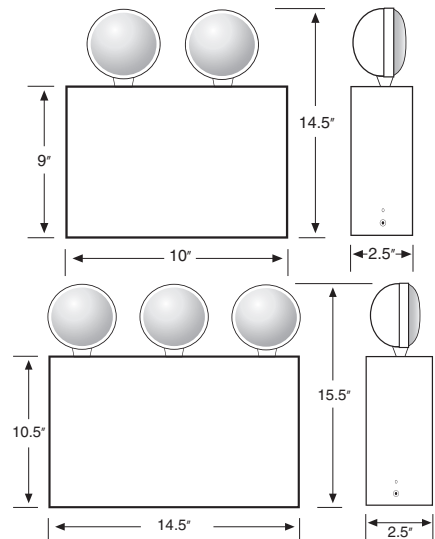

emergency LIGHTING

NYDXR

City of New York approved heavy-duty emergency lighting unit is efficient and easy to install. It is completely self-contained and fully automatic.

FEATURES

- Heavy 20-gauge steel construction
- 120/277-Volt input standard
- Powder-coated durable white finish
- 6-Volt, sealed lead acid, rechargeable, maintenance-free battery
- PAR36-type lamp heads
- Low voltage disconnect
- Brownout protection standard

DIMENSIONS

Ordering Information

Catalog Model #	Voltage	No. of Heads	Capacity	Lamp Wattage	Options
NYDXR	6 - 6V	2	18 - 18W	9W	50W unit is remote capable
	6 - 6V	3	27 - 27W	9W	
	12 - 12V	3	50 - 50W	12W	

Example Model #: NYDXR-6-3-27-9