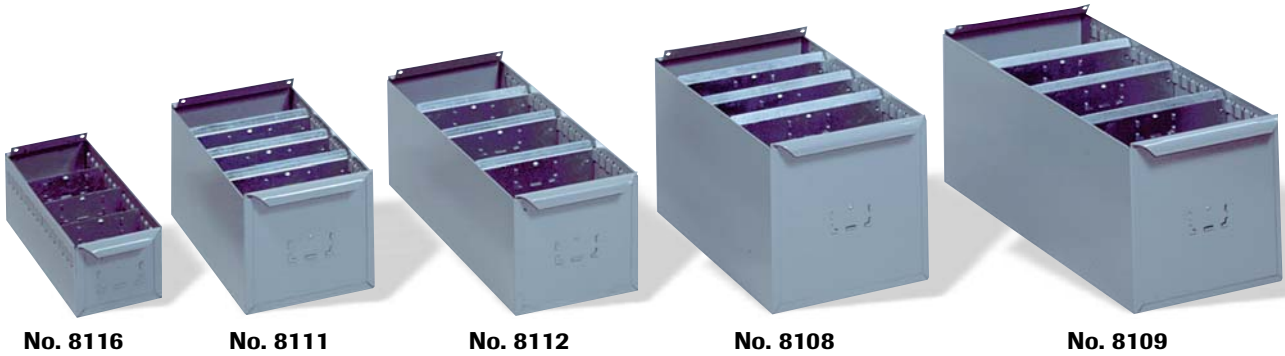

Increase Storage Density

(E) Heavy-Duty Steel Shelf Boxes

Designed and manufactured for maximum durability! Tough, steel boxes feature flanged backs that allow boxes to hang at an angle for 100% access. Sides are slotted for adjustable dividers (included). Integral label holders on front of each box make identification easy.

COLOR INFORMATION,
choose from the following

- in stock** Dove Gray Add Prefix DD to Cat. No.
- in stock** Putty Add Prefix PP to Cat. No.

Standard 22 Ga. Shelf Boxes

| Cat. No. | To Fit Shelves | W x D x H | Dividers included |
|----------|--------------------------|---|-------------------|
| 8116 | 12" Deep | 5 ²¹ / ₃₂ " x 11 ¹ / ₄ " x 4 ⁵ / ₁₆ " | Two |
| 8117 | 18" Deep | 5 ²¹ / ₃₂ " x 17 ¹ / ₄ " x 4 ⁵ / ₁₆ " | Three |
| 8115 | 24" Deep | 5 ²¹ / ₃₂ " x 23 ¹ / ₄ " x 4 ⁵ / ₁₆ " | Three |
| 8118 | Extra Dividers for above | | |

Extra-Large 20 Ga. Shelf Boxes

| Cat. No. | To Fit Shelves | W x D x H | Dividers included |
|----------|-------------------------------|---|-------------------|
| 8108 | 18" Deep | 11 ³ / ₈ " x 17 ¹ / ₄ " x 10 ⁵ / ₁₆ " | Three |
| 8111 | 18" Deep | 8 ¹⁷ / ₃₂ " x 17 ¹ / ₄ " x 7 ⁵ / ₁₆ " | Three |
| 8109 | 24" Deep | 11 ³ / ₈ " x 23 ¹ / ₄ " x 10 ⁵ / ₁₆ " | Three |
| 8112 | 24" Deep | 8 ¹⁷ / ₃₂ " x 23 ¹ / ₄ " x 7 ⁵ / ₁₆ " | Three |
| 8110 | Extra Dividers for 8108, 8109 | | |
| 8113 | Extra Dividers for 8111, 8112 | | |

COLOR INFORMATION,
Plastic Shelf Boxes
only available in:

(D) Yellow Plastic Shelf Boxes

Durable, one-piece molded polypropylene is impervious to moisture, grease and oils. Sides and bottoms reinforced for added strength. Molded front handle includes 3" x 3/4" slot for labeling. Use up to 7 dividers in each box (available separately). Nest empty boxes to save space. Each box is 4" high.