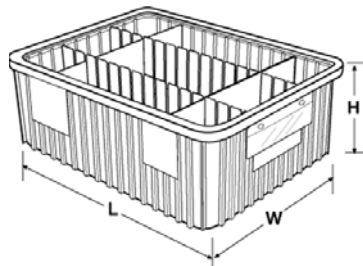

Dividable Grid Containers

Dividable Grid Containers

Heavy duty Dividable Grid Containers can be used in industrial, commercial, electronic and health care industries for storage, assembly, fabrication and distribution applications. These containers offer the safest and most efficient method for compartmentalizing and protecting small to medium sized parts. Dividers allow you to customize the container's interior to meet your exact needs. Containers and covers are available in Blue, Gray and Red. Covers are also available in clear.

Dividers

Containers can be divided by length and/or width allowing a subdivision down to a 1-1/8" square compartment size. Available in Gray.

Snap On Covers

Snap on covers protect contents from damage or dust during shipping and storage.

Clear Label Holder

Snaps on to any size container. Three sizes to choose from.

Fastest Shipping
IN THE INDUSTRY

new

Covers are available in Blue, Gray, Red and NOW in Clear!

Clear Covers

MODEL NO.	FITS BIN MODEL NO.	CTN QTY
COV91000CL	DG91035, DG91050	10
COV92000CL	DG92035, DG92060, DG92080	4
COV93000CL	DG93030, DG93060, DG93080, DG93120	3

Plastic Dollies
DLY-2415 Dolly with 1" Ledge, available in Black. 1,000 lbs. capacity.
Interior Dimensions 24"L x 16-3/4"W
Exterior Dimensions 30"L x 18"W

MODEL NO.	DESCRIPTION	CTN WGT
DLY-3018	Dolly with Padded Rubber Ledge	16 lbs.