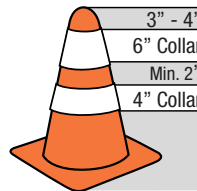

OVERSIZE & WIDE LOAD BANNERS

WL-1896 8' x 18"
WL-1872 6' x 18"

OSL-1896 8' x 18"
OSL-1872 6' x 18"

Black and yellow vinyl banners with 4 corner grommets.

TRAFFIC CONES, COLLARS & ADAPTERS

Fluorescent Safety Traffic Cones are highly visible and meet MUTCD (Manual on Uniform Traffic Control Devices) standards. The sturdy rubber base (for underslung center of gravity) combines with a "slim line" construction to help decrease wind lift, making it one of the most stable cones available.

Cat. #	Size	Weight
FTC-18	18" high, 11" square base	3 lbs.
FTC-28	28" high, 15" square base	7 lbs.

High-tack adhesive-backed collars are made of durable and flexible UV-stabilized polyester sheeting. Extremely bright and highly visible collars comply with FHA requirements.