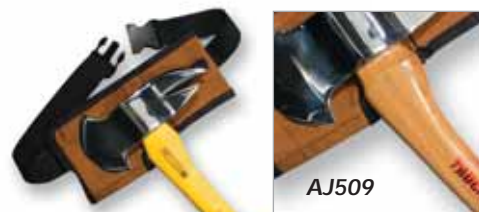

## A. Truckman® Battle Axe

This truly unique, innovative hand tool can be used for ventilation, forcible entry, confined space, extractions and much more. Axe head is made of drop forged, hi-carbon, heat-treated, polished steel. It's lightweight (less than 3 lbs.) with a center balance that gives you a solid feel with less stress. Carrying pocket is made of F.R. Cotton scabbard with 1½" Kevlar belting. Quick-release buckle opens the carrying pocket for instant access. *Ship. wt. 7 lbs.*

<b>AJ508</b>	Truckman® Battle Axe, Fiberglass Handle	\$95.95
<b>AJ509</b>	Truckman® Battle Axe, Hickory Handle	\$112.95

## B. Iron Sling

- ▶ Designed to carry an axe and halligan tool
- ▶ Adjustable shoulder strap to fit all firefighters
- ▶ Quick-release buckle allows easy removal with gloves on
- ▶ Color-coded reflective strap for low visibility conditions
- ▶ Perfectly balanced so you can carry both tools hands-free