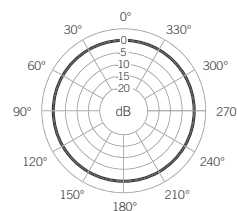

1 kHz Polar Response