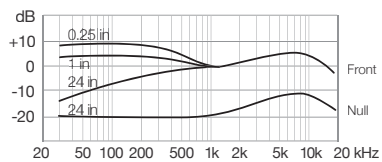

Frequency Response