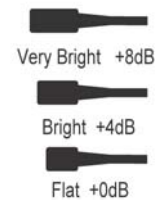

Cap Options