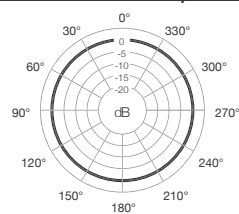

How Caps Change Frequency Response

1 kHz Polar Response

Cap Options

SHURE[®]

LEGENDARY
PERFORMANCE™

www.shure.com

WCB6 Omnidirectional Micro-Lavalier Microphone

Overview