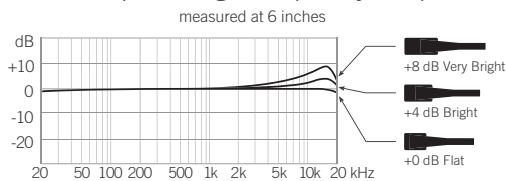

How Caps Change Frequency Response