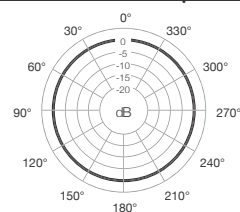

How Caps Change Frequency Response

1 kHz Polar Response

Cap Options

SHURE[®]

LEGENDARY
PERFORMANCE™

www.shure.com

WCE6 Directional Earset Microphone

Overview