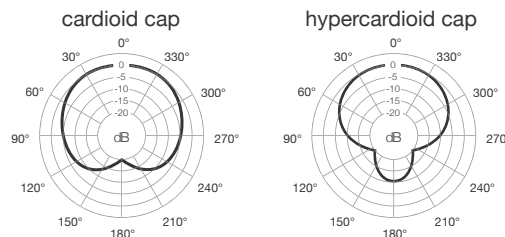

Frequency Response

1 kHz Polar Response

Cap Options

SHURE[®]
LEGENDARY
PERFORMANCE™

www.shure.com

WCE6i Omnidirectional Earset Microphone

Overview

The WCE6i Earset Microphone is rugged, flexible, and incredibly lightweight. Silicon padding at the earpiece helps keep the headset comfortably in place, even with glasses or other head-worn accessories. Offering the widest range of colors to match virtually any skin tone, the more flexible boom on the WCE6i is very easy to adjust and perfect when one headset is shared among several people.