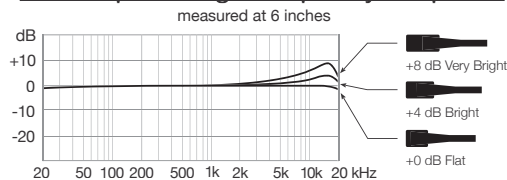

How Caps Change Frequency Response