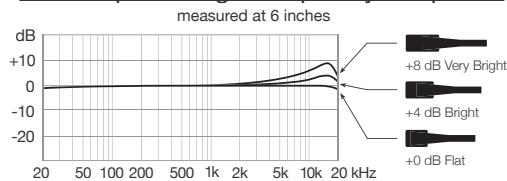

How Caps Change Frequency Response