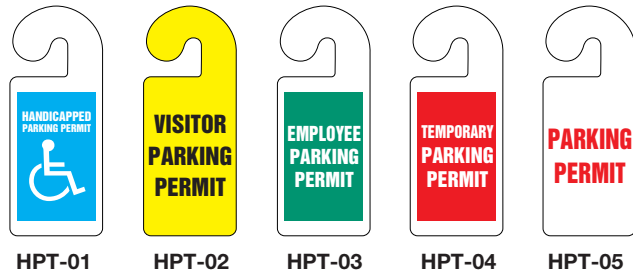

PARKING CONTROL

HANGING PARKING PERMITS

Our Hanging Parking Permits make it easy for companies to monitor their parking facilities with just a glance. Our .30 tear-resistant vinyl tags slip easily onto rearview mirrors and are highly visible from a distance. Five stock legends are available. Permits can also be special-ordered either with a custom legend or as a blank tag. Tag size is 7 3/4" x 3 1/8" w, printed on one side only. Sold in lots of 25.

HPT-01 HPT-02 HPT-03 HPT-04 HPT-05

Hanging Parking Permits can be ordered sequentially numbered, as shown in the chart below. Please specify sequences when ordering. Sold in packages of 25 tags of the same legend and color.

NUMBER SEQUENCES	
1-25	101-125
26-50	126-150
51-75	151-175
76-100	176-200

PARKING VIOLATION STICKERS

Parking Violation Stickers send a clear message to owners of illegally parked vehicles that they are in violation of parking ordinances or that they are parked on private property. Printed on bright fluorescent vinyl that easily applies to windshields or side windows. Labels are 8" wide by 4" high. Please add -P or -R to part number to indicate permanent or removable vinyl. Sold as individual labels.