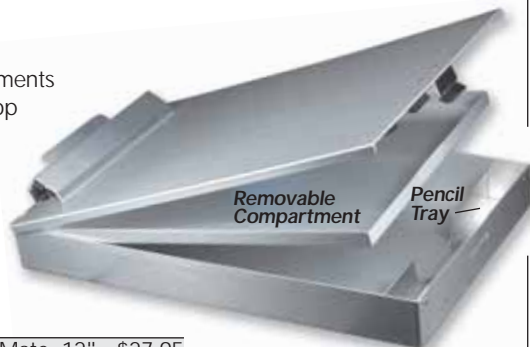

Clipboard Organizers

Provides Convenience and Organization

The Cruiser Mate will neatly organize all your papers into two compartments. The uniqueness of the Cruiser Mate allows you to remove the upper compartment to create one large compartment. Ship. wt. 3 lbs.

- Two compartments
- Removable top compartment
- 8 1/2"x12"
- Pencil tray
- Side opening

AE311 Cruiser Mate, 12" $27.95

Status Boards

Status Boards provide true accountability because you record the team assignments and entry times. This way, if someone does not come out on time you know where to send the F.A.S.T or R.I.T. team to begin their search. The Status Boards help maintain order and provide key information in the event of a problem. Comes with eight rings and sections for collecting.