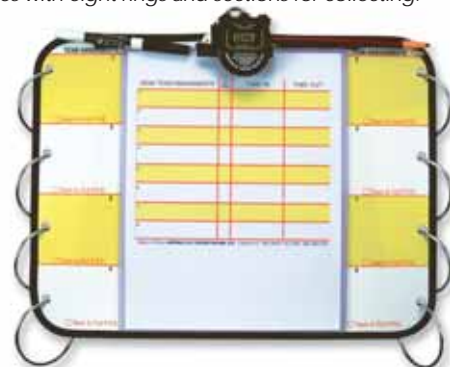

## Portable Seat Organizer

Holds and Secures All Your Daily Items

It's the most popular seat organizer on the market. The form-fitting pockets are designed to secure clipboards, flashlights, maps, files, pens, etc. and keep them from sliding around the vehicle or falling on the floor. The seat brackets allow the organizer to easily slip over the front side passenger seat to keep it secure as well as accessible to the driver. What's more, a built-in handle gives added carrying portability. The Seat Organizer is made of black, impact-resistant ABS. Measures 21"x14"x3 3/4". Ship. wt. 5 lbs.

## Clipboard Organizers

Provides Convenience and Organization

The Cruiser Mate will neatly organize all your papers into two compartments. The uniqueness of the Cruiser Mate allows you to remove the upper compartment to create one large compartment. Ship. wt. 3 lbs.

- ▶ Two compartments
- ▶ Removable top compartment
- ▶ 8 1/2"x12"
- ▶ Pencil tray
- ▶ Side opening

AE311 Cruiser Mate, 12" \$27.95

## Status Boards

Status Boards provide true accountability because you record the team assignments and entry times. This way, if someone does not come out on time you know where to send the F.A.S.T or R.I.T. team to begin their search. The Status Boards help maintain order and provide key information in the event of a problem. Comes with eight rings and sections for collecting.