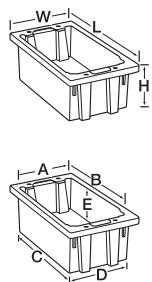

related products

Add mobility to your Nest & Stack Totes with:

- Carts pg. 37
- Dollies..... pgs. 44-45

Dollies
• Available to transport containers – see pgs. 44-45

accessories

Clear Plastic Label Holders attach easily to NSTs, with or without the lid in place. Holders accommodate labels up to 3¾" x 5"

Lids snap tight to protect contents. See lids chart for matching lid size below

Label Holders

Model No.	Pkg. Qty.	Label Size (In.)
35010	6	3¾ x 5
35011	6	3 x 5

Nest & Stack Totes (NSTs)	Outside Dimensions						Inside Dimensions									NST Ctn. Qty.	Cu. Ft.	Lid Model	Ctn. Qty.
	Inches			mm			Inches			mm									
Model No.	L	W	H	L	W	H	A	B	C	D	E	A	B	C	D	E			
35180	18	11	6	457	280	152	10	16	15¼	9%	5%	254	406	387	238	149			
35185	18	11	9	457	280	229	10	16	15¼	9%	8%	254	406	384	232	225			
35190	19½	15½	10	495	394	254	14½	17	16	13¼	9%	368	432	406	337	251			
35195	19½	15½	13	495	394	330	14½	17	15%	13%	12%	368	432	403	340	327			
35200	19½	13½	8	495	343	203	12%	17%	16%	11½	7%	314	454	416	292	200			
35225	23½	19½	10	597	495	254	18¼	20%	19%	16%	9%	464	530	492	429	251			
35230	23½	19½	13	597	495	330	18¼	20%	19½	16%	12%	460	530	495	429	327			
35240*	23½	15½	12	597	394	305	14¼	20%	19%	13	11%	362	530	498	330	302			
35300*	29½	19½	15	750	495	381	18¼	26%	25%	16%	14%	464	676	638	422	378			