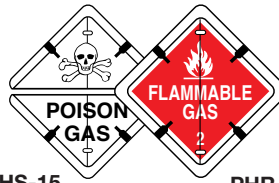

**PHS-8**

Split-style, flip-file holder.

**PHR-8**

One piece, flip-file holder.

*Both placard holders shown above come with the following 8 legends:*

- ALL WHITE
- CORROSIVE 8
- DANGEROUS
- FLAMMABLE 3
- FLAMMABLE GAS 2
- INHALATION HAZARD 6
- NON-FLAMMABLE GAS 2
- OXIDIZER 5.1
- POISON 6

*Smaller-only 8 legends*

**PHS-15**

Split-style, flip-file holder.

**PHR-15**

One piece, flip-file holder.

*Both placard holders shown above come with the following 15 legends:*

- ALL WHITE
- COMBUSTIBLE 3
- CORROSIVE 8
- DANGEROUS
- DANGEROUS WHEN WET 4
- FLAMMABLE 3
- FLAMMABLE GAS 2
- FLAMMABLE SOLID 4
- INHALATION HAZARD 2
- INHALATION HAZARD 6
- MISCELLANEOUS 9
- NON-FLAMMABLE GAS 2
- OXIDIZER 5.1
- PG III 6
- POISON 6
- SPONT. COMBUSTIBLE 4