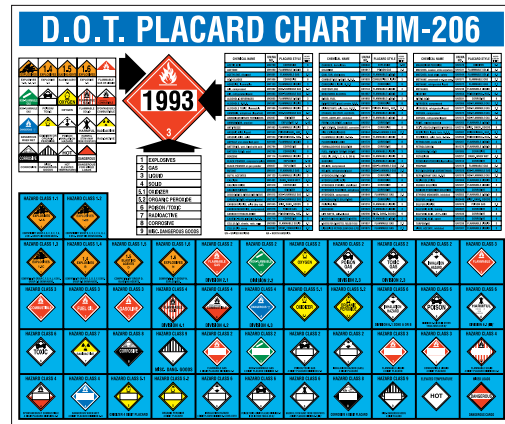

## VEHICLE SAFETY SIGNS

**THIS VEHICLE STOPS AT ALL RAILROAD CROSSINGS**

7S3930 (6" x 22") V ONLY

**THIS VEHICLE MAKES FREQUENT STOPS**

7S3928 (6" x 22") V ONLY

**CAUTION WIDE RIGHT TURNS**

7R3151 (4" x 22") V ONLY

**7L3150HZ**  
(10"x14")  
V - PL - A

**7L3150** (10"x14")  
V - PL - A

**7L3172** (10"x14")  
V - PL - A

**IF YOU CAN'T SEE MY MIRRORS I CAN'T SEE YOU**

**7L3305** (10"x14")  
V - P - A

**FASTEN SEAT BELTS**

## D.O.T. PLACARD CHART

DOTC-2226

Our Placard Wall Chart explains the D.O.T. Federal Register of Symbol and Class Number elements. Over 50 chemicals are matched with UN/NA numbers. Size is 22" x 26", made of .010 tear-resistant vinyl.