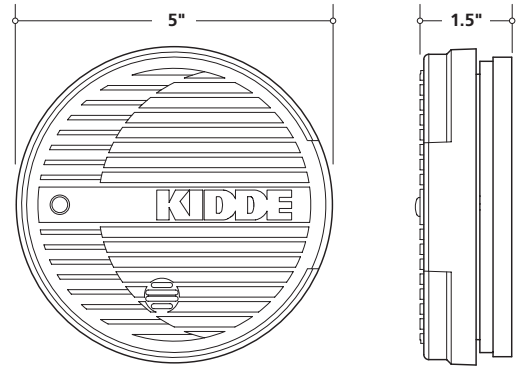

## Description

The Kidde 440374 is a full size, ionization, battery operated smoke alarm designed to protect you and your family from the dangers of smoke and fire. The 440374 is powered by a 9V battery, providing continuous protection even during power outages. This unit includes a flashing red LED to indicate the alarm is receiving power. The 440374 is UL Listed and includes a 5 year limited warranty.

## Benefits

The Kidde 440374 basic, battery operated smoke alarm provides you and your family an early warning signal against the dangers of fire and smoke. This easy to install smoke alarm includes a test button to verify the unit's electronic circuitry, horn and battery function are work properly. The 440374 also includes a tamper resist feature to help deter theft or tampering. This smoke alarm is powered by a 9V battery and is suitable for all living areas.

**Ordering Information**

**Clamshell UPC:** 0-47871-40375-2

Part Number	I 2 of 5	Pack Quantity	Dimensions (w x d x h inches)	Weight	Case/Skid	Layers/Skid	Skid Weight
440374**	N/A	N/A	7.5 x 1.75 x 11.25	.62lbs	N/A	N/A	N/A
44037402	100 47871 40374 2	PDQ (3 units)	7.75 x 6 x 11.75	1.86lbs	105	3	196lbs
440374-020	200 47871 40374 9	Cut Case (20 units)	16 x 20.75 x 11.75	13lbs	18	3	234lbs
440374-060	300 47871 40374 6	Power Tower (60 units)	20 x 24 x 42.5 (incl. pallet)	38lbs	3	3	38lbs