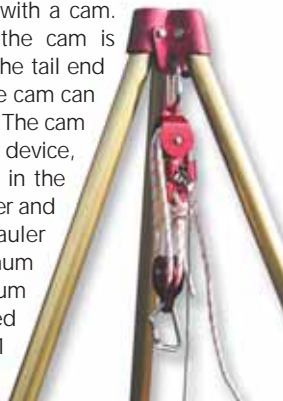

SKED-EVAC™ Tripod

The Sked-Evac™ Tripod extends to ten feet high at the three anchors which are available to clip into. Each of the anchors is anodized red for easy identification, and all are equally well centered to handle a load. The anchors, header, and legs are interconnected with 1/2" stainless steel bolts to provide maximum strength. The header limits the distance the legs can spread. When at full extension, this tripod allows you to bring the patient in a stretcher completely out of the hole. It is rated to handle an NFPA rescue load. Included with the tripod is a chain which passes through the feet to provide greater strength and stability. The legs are adjustable in 5" increments, and Skedco provides safe working load data for each tripod height on each tripod. Brackets are available for mounting most popular winches. *Ship. wt. 74 lbs.*

AS441	Sked-Evac™ Rescue/Entry Tripod	\$1,299.95
AS442	Sked-Evac™ Tripod Carrying Case	\$95.95

Rescue Hauler 4:1 Pulley Device

This ingenious device combines a 3" double pulley with a cam. The rope can move in only one direction when the cam is engaged. It allows you to raise a load by pulling on the tail end of the rope, releasing it, and getting another grip. The cam can be released manually by pulling on the attached cord. The cam is guaranteed for life. There are no hidden parts to this device, facilitating minimal maintenance and easy inspection in the field. The pulley sheaves and body of the Rescue Hauler and matching pulley are anodized. The Rescue Hauler accommodates rope sizes from 3/8" to 1/2". Maximum recommended load at the cam is 2,300 lbs. Minimum break strength when in use is 12,000 lbs. When used with a separate double pulley, it gives you a 4:1 mechanical advantage.