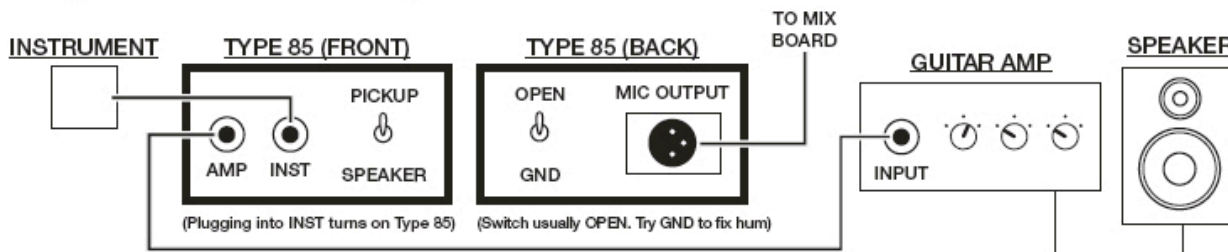

Type 85 Active Direct Box

Overview

Sleek, compact, and virtually indestructible, the Type 85 Direct Box delivers the purest signal from instrument to console with no added distortion or loss of dynamic range.

Specifications (subject to change)

Frequency Response	20 Hz - 20 kHz +/- 1 dB
Noise (shorted input)	.63 µV RMS (-122 dBu) BW = 20 kHz
Power Requirements	9 V battery or .4 mA @ 48 V Phantom
Input Protection	220 V RMS and 20,000 V static discharges
Voltage Gain	-10 dB in Pickup mode -46 dB in Speaker mode
RF Filtering	250 kHz Low Pass on input 30 kHz Low Pass on output
Distortion	.018% THD @ 1 kHz and 1 V P-P in .08% IMD 10 kHz/60 Hz 1 V P-P in
Input Resistance	10 MOhms in Pickup mode (10 times the input resistance of a typical guitar amplifier.)
Input Capacitance	160 picofarad, equal to two feet of low-capacitance guitar cable.
Dimensions	1.75 in x 3 in x 5 in (45 mm x 77 mm x 127 mm)
Weight	18.5 oz (.52 kg)

Typical Bass Guitar Setup