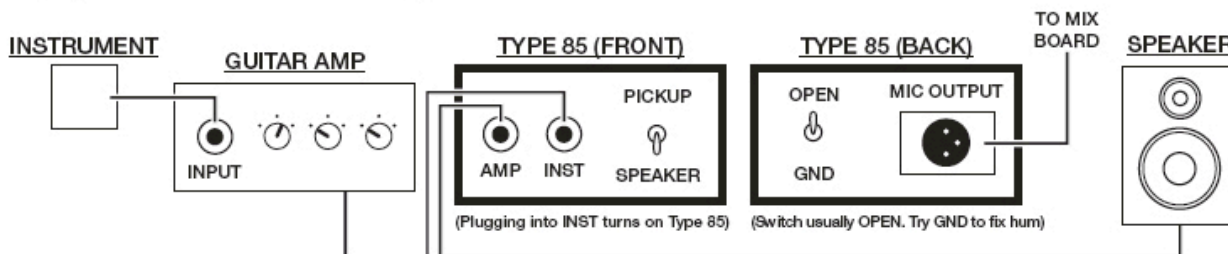

Typical Lead Guitar Setup

SHURE®
LEGENDARY
PERFORMANCE™

www.shure.com

United States:
Shure Incorporated
5800 West Touhy Avenue
Niles, IL 60714-4608 USA

Phone: 847-600-2000
Fax: 847-600-1212
Email: info@shure.com

Europe, Middle East, Africa:
Shure Europe GmbH
Wannenäckerstr. 28,
74078 Heilbronn, Germany

Phone: 49-7131-72140
Fax: 49-7131-721414
Email: info@shure.de

Asia, Pacific:
Shure Asia Limited
3/F, Citicorp Centre
18 Whitfield Road
Causeway Bay, Hong Kong

Phone: 852-2893-4290
Fax: 852-2893-4055
Email: info@shure.com.hk

**Canada, Latin America,
Caribbean:**
Shure Incorporated
5800 West Touhy Avenue
Niles, IL 60714-4608 USA

Phone: 847-600-2000
Fax: 847-600-6446
Email: international@shure.com

©2008 Shure Incorporated