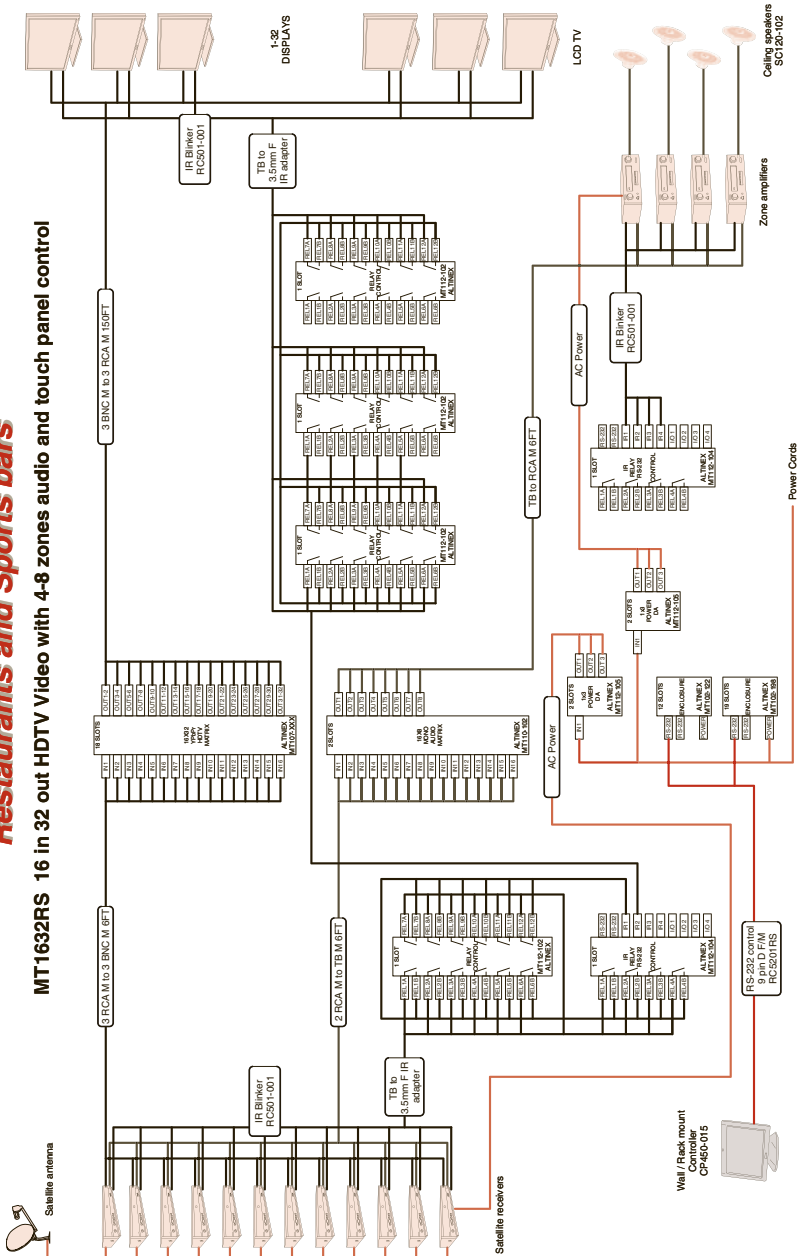

The output from the satellite receivers is connected to the video and audio matrix switches using 6ft RCA to BNC cables provided with the system. These switches are responsible for connecting any satellite signal to any of the TV's. The audio matrix provides separate sound feeds to different seating areas of an establishment with individual volume controls.

Each system is equipped with six AC power sockets that control the "power up" and "power down" sequence for the system. When used in conjunction with the MultiTouch panel a schedule can be set up to "power up" and "power down" the system at predetermined times.

Included is a 15-inch MultiTouch touch screen control panel used to provide all switching and control to the entire system. The control panel offers direct switching of inputs and outputs, volume control and 20 memory presets. This panel will provide a reliable and intuitive way of controlling system, and includes an optional wall or rack mount kit.

System diagram

Restaurants and Sports bars

MT1632RS 16 in 32 out HDTV Video with 4-8 zones audio and touch panel control

System layout - video portion
Restaurants and Sports bars
 MT1632RS 16 in 32 out HDTV Video switch