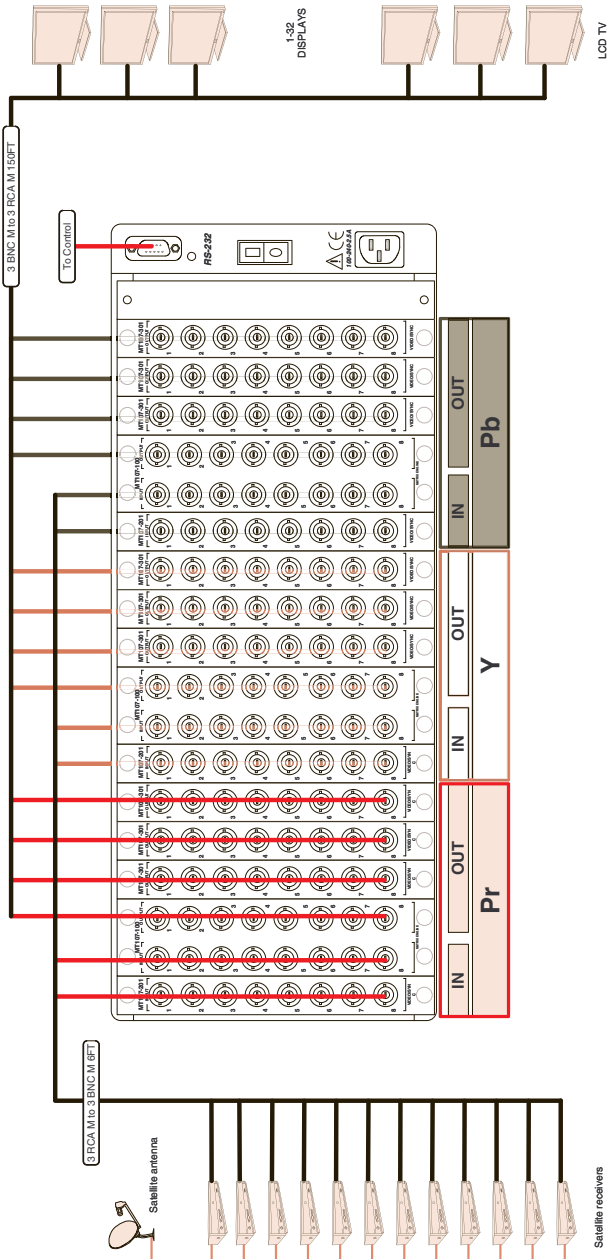

Included is a 15-inch MultiTouch touch screen control panel used to provide all switching and control to the entire system. The control panel offers direct switching of inputs and outputs, volume control and 20 memory presets. This panel will provide a reliable and intuitive way of controlling system, and includes an optional wall or rack mount kit.

The MT1632RS is a perfect combination of hardware and software that will make your Restaurant and Sports bar system design, specification, and installation as simple as 1, 2, 3. Give us a call and let us help you with your current and future AV designs.

System diagram

Restaurants and Sports bars

MT1632RS 16 in 32 out HDTV Video with 4-8 zones audio and touch panel control

System layout - video portion
Restaurants and Sports bars
 MT1632RS 16 in 32 out HDTV Video switch

Satellite receivers

System layout – audio + control portion
Restaurants and Sports bars
 MT1632RS Audio zone Switch and IR control

MT1632RS Item lists	Quantity
MT102-198: 19-slot MultiTasker enclosure, no keys, RS-232 port, RS-232 cable	1
MT107-100: Universal video matrix engine	3
MT107-201: 8 video/sync input card	3
MT107-301: 8 video/sync output card	9
MT102-122: 12-slot MultiTasker enclosure, 36 keys, RS-232 port, RS-232 cable, key labels	1
MT110-102: 16x8 mono/8x4 stereo audio matrix switcher card	4
MT112-102: 12 relays isolated control	4
MT112-104: 2 RS-232 out, 6 relays, 4 IR out, 4 I/O	2
MT112-105: 1-in 3-out power distribution card with current sensor	2
CP450-015: 15" MultiTouch™ panel	1
RC5201RS: 12ft 9pin M to 9pin F RS-232 cable	1
RC5215MT: Loop cable to control 2 units	1
6FT 3RCA M to 3BNC M cable	16
150FT 3BNC M to 3RCA M cable	6
6FT 2RCA M to TB M cable	16
12in TB to 3.5mm adapter	22
CB501-001: 6ft IR blinker cable	22
6FT TB to RCA M cable	4
SC120-102: 12W drop ceiling speaker	16