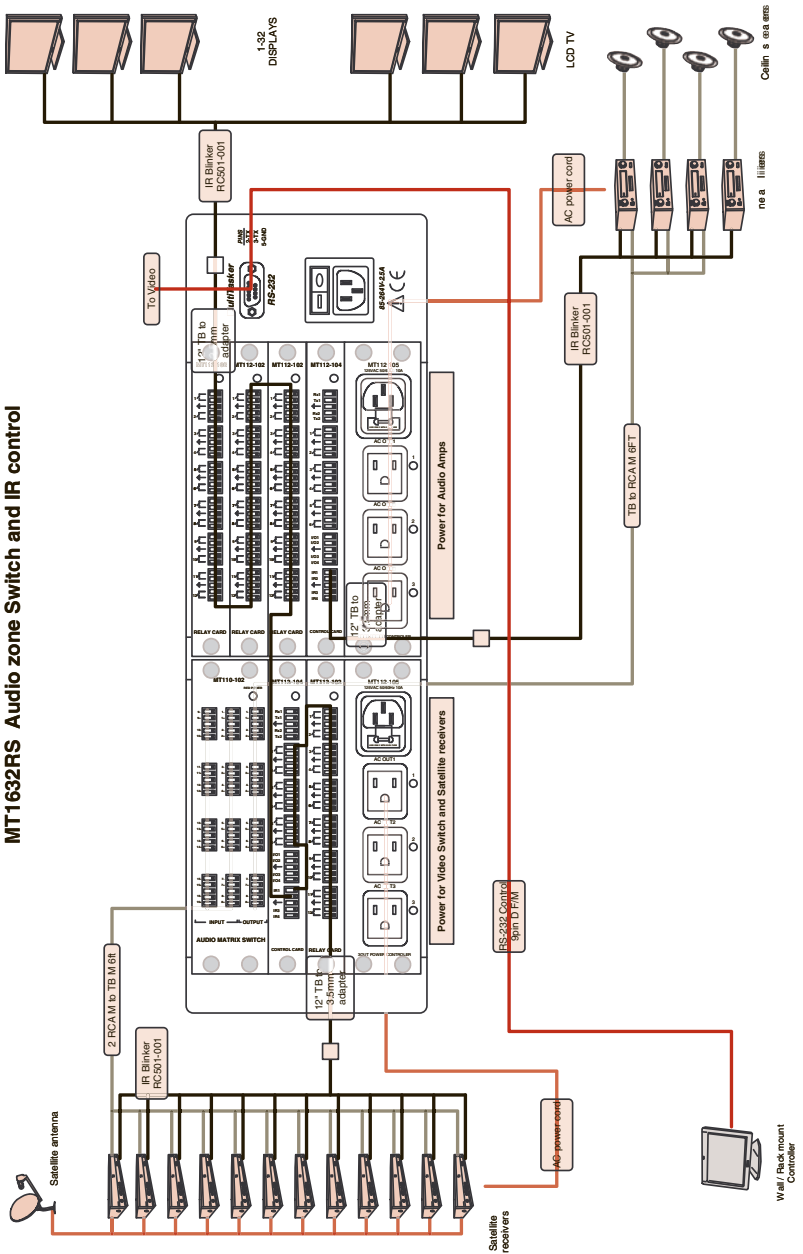

The output from the satellite receivers is connected to the video and audio matrix switches using 6ft RCA to BNC cables provided with the system. These switches are responsible for connecting any satellite signal to any of the TV's. The audio matrix provides separate sound feeds to different seating areas of an establishment with individual volume controls.

Included is a 15-inch MultiTouch touch screen control panel used to provide all switching and control to the entire system. The control panel offers direct switching of inputs and outputs, volume control and 20 memory presets. This panel will provide a reliable and intuitive way of controlling system, and includes an optional wall or rack mount kit.

System diagram

Restaurants and Sports bars

MT1632RS 16 in 32 out HDTV Video with 4-8 zones audio and touch panel control

System layout - video portion
Restaurants and Sports bars
 MT1632RS 16 in 32 out HDTV Video switch

Satellite receivers

System layout – audio + control portion
Restaurants and Sports bars
 MT1632RS Audio zone Switch and IR control

MT1632RS Item lists	Quantity
MT102-198: 19-slot MultiTasker enclosure, no keys, RS-232 port, RS-232 cable	1
MT107-100: Universal video matrix engine	3
MT107-201: 8 video/sync input card	3
MT107-301: 8 video/sync output card	9
MT102-122: 12-slot MultiTasker enclosure, 36 keys, RS-232 port, RS-232 cable, key labels	1
MT110-102: 16x8 mono/8x4 stereo audio matrix switcher card	4
MT112-102: 12 relays isolated control	4
MT112-104: 2 RS-232 out, 6 relays, 4 IR out, 4 I/O	2
MT112-105: 1-in 3-out power distribution card with current sensor	2
CP450-015: 15" MultiTouch™ panel	1
RC5201RS: 12ft 9pin M to 9pin F RS-232 cable	1
RC5215MT: Loop cable to control 2 units	1
6FT 3RCA M to 3BNC M cable	16
150FT 3BNC M to 3RCA M cable	6
6FT 2RCA M to TB M cable	16
12in TB to 3.5mm adapter	22
CB501-001: 6ft IR blinker cable	22
6FT TB to RCA M cable	4
SC120-102: 12W drop ceiling speaker	16