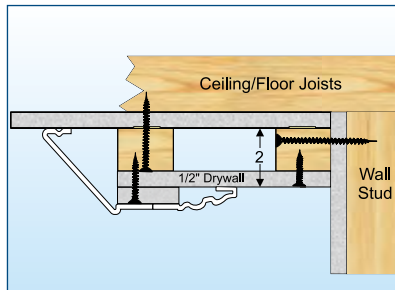

EZ-TRAY

- EZ-Tray was designed to add a tray ceiling look to any new construction or remodeling project.
- Simple 2 X 2 framing and ½" drywall minimize ceiling height loss while dramatically enhancing the look of any room.
- Match an EZ-Tray detail with any of our crown moldings (pg. 24) for that ultimate upgrade.

EZ-Tray
The newest innovation
in Rigid Vinyl Drywall Art Beads!

STOCK No.	LENGTH	Pcs. PER BOX
EZ-10	10'	10

Slim Design, Dramatic Look

EZ-TRAY KIT

- Complete tray ceiling in a box
- The EZ-Tray Kit eases the installation for a decorative tray ceiling in any room.
- The EZ-Tray Kit can finish rooms up to 16' by 16'
- Premitered Pieces means no cutting
- EACH KIT INCLUDES:
 - (4) 9' PIECES OF STANDARD EZ-TRAY
 - (4) 24" PRE-MITERED CORNERS
 - (2) TUBES OF #710 ADHESIVE CAULK

STOCK No.	Pcs. PER BOX
EZKIT	1 Kit

EZ-TRAY 2.5

- The EZ Tray 2.5 is a ½" taller than our standard EZ Tray. It is designed to be installed with 2 X 2 framing and 2 layers of ½" drywall.
- This taller product allows you to install a second narrower layer of drywall and finish the opposite edge with any of our decorative layering beads as shown on page 25.
- EZ-Tray 2.5 is perfect for creating inexpensive but extremely elegant coffered ceilings.

STOCK No.	LENGTH	Pcs. PER BOX
EZ2.5-10	10'	10

Slim Design, Dramatic Look

EZ-TRAY 2.5 WITH 681 DECORATIVE L BEAD