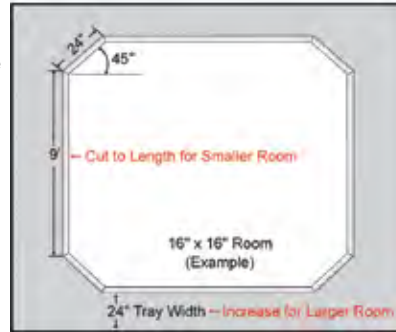

EZ-TRAY

- EZ-Tray was designed to add a tray ceiling look to any new construction or remodeling project.
- Simple 2 X 2 framing and ½" drywall minimize ceiling height loss while dramatically enhancing the look of any room.
- Match an EZ-Tray detail with any of our crown moldings (pg. 24) for that ultimate upgrade.

EZ-Tray
The newest innovation
in Rigid Vinyl Drywall Art Beads!

STOCK No.	LENGTH	Pcs. PER BOX
EZ-10	10'	10

Slim Design, Dramatic Look

EZ-TRAY KIT

- Complete tray ceiling in a box
- The EZ-Tray Kit eases the installation for a decorative tray ceiling in any room.
- The EZ-Tray Kit can finish rooms up to 16' by 16'
- Premitered Pieces means no cutting
- EACH KIT INCLUDES:
 - (4) 9' PIECES OF STANDARD EZ-TRAY
 - (4) 24" PRE-MITERED CORNERS
 - (2) TUBES OF #710 ADHESIVE CAULK

STOCK No.	Pcs. PER BOX
EZKIT	1 Kit

EZ-TRAY 2.5

- The EZ Tray 2.5 is a ½" taller than our standard EZ Tray. It is designed to be installed with 2 X 2 framing and 2 layers of ½" drywall.
- This taller product allows you to install a second narrower layer of drywall and finish the opposite edge with any of our decorative layering beads as shown on page 25.
- EZ-Tray 2.5 is perfect for creating inexpensive but extremely elegant coffered ceilings.

STOCK No.	LENGTH	Pcs. PER BOX
EZ2.5-10	10'	10

Slim Design, Dramatic Look

EZ-TRAY 2.5 WITH 681 DECORATIVE L BEAD