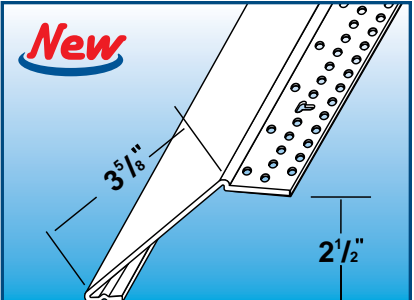

EZ-TRAY

- EZ-Tray was designed to add a tray ceiling look to any new construction or remodeling project.
- Simple 2 X 2 framing and ½" drywall minimize ceiling height loss while dramatically enhancing the look of any room.
- Match an EZ-Tray detail with any of our crown moldings (pg. 24) for that ultimate upgrade.

EZ-Tray
The newest innovation
in Rigid Vinyl Drywall Art Beads!

STOCK No.	LENGTH	Pcs. PER BOX
EZ-10	10'	10

Slim Design, Dramatic Look

EZ-TRAY KIT

- Complete tray ceiling in a box
- The EZ-Tray Kit eases the installation for a decorative tray ceiling in any room.
- The EZ-Tray Kit can finish rooms up to 16' by 16'
- Premitered Pieces means no cutting
- EACH KIT INCLUDES:
 - (4) 9' PIECES OF STANDARD EZ-TRAY
 - (4) 24" PRE-MITERED CORNERS
 - (2) TUBES OF #710 ADHESIVE CAULK

STOCK No.	Pcs. PER BOX
EZKIT	1 Kit

EZ-TRAY 2.5

- The EZ Tray 2.5 is a ½" taller than our standard EZ Tray. It is designed to be installed with 2 X 2 framing and 2 layers of ½" drywall.
- This taller product allows you to install a second narrower layer of drywall and finish the opposite edge with any of our decorative layering beads as shown on page 25.
- EZ-Tray 2.5 is perfect for creating inexpensive but extremely elegant coffered ceilings.

STOCK No.	LENGTH	Pcs. PER BOX
EZ2.5-10	10'	10

Slim Design, Dramatic Look

EZ-TRAY 2.5 WITH 681 DECORATIVE L BEAD