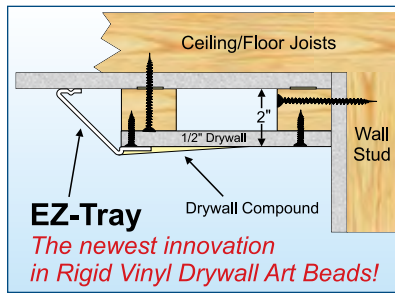

EZ-TRAY

- EZ-Tray was designed to add a tray ceiling look to any new construction or remodeling project.
- Simple 2 X 2 framing and ½" drywall minimize ceiling height loss while dramatically enhancing the look of any room.
- Match an EZ-Tray detail with any of our crown moldings (pg. 24) for that ultimate upgrade.

EZ-Tray
The newest innovation
in Rigid Vinyl Drywall Art Beads!

STOCK No.	LENGTH	Pcs. PER BOX
EZ-10	10'	10

Slim Design, Dramatic Look

EZ-TRAY KIT

- Complete tray ceiling in a box
- The EZ-Tray Kit eases the installation for a decorative tray ceiling in any room.
- The EZ-Tray Kit can finish rooms up to 16' by 16'
- Premitered Pieces means no cutting
- EACH KIT INCLUDES:
 - (4) 9' PIECES OF STANDARD EZ-TRAY
 - (4) 24" PRE-MITERED CORNERS
 - (2) TUBES OF #710 ADHESIVE CAULK

STOCK No.	Pcs. PER BOX
EZKIT	1 Kit

EZ-TRAY 2.5

- The EZ Tray 2.5 is a ½" taller than our standard EZ Tray. It is designed to be installed with 2 X 2 framing and 2 layers of ½" drywall.
- This taller product allows you to install a second narrower layer of drywall and finish the opposite edge with any of our decorative layering beads as shown on page 25.
- EZ-Tray 2.5 is perfect for creating inexpensive but extremely elegant coffered ceilings.

STOCK No.	LENGTH	Pcs. PER BOX
EZ2.5-10	10'	10

Slim Design, Dramatic Look

EZ-TRAY 2.5 WITH 681 DECORATIVE L BEAD