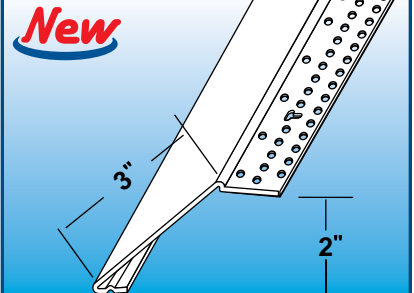

EZ-TRAY

- EZ-Tray was designed to add a tray ceiling look to any new construction or remodeling project.
- Simple 2 X 2 framing and ½" drywall minimize ceiling height loss while dramatically enhancing the look of any room.
- Match an EZ-Tray detail with any of our crown moldings (pg. 24) for that ultimate upgrade.

EZ-Tray
The newest innovation
in Rigid Vinyl Drywall Art Beads!

STOCK No.	LENGTH	Pcs. PER BOX
EZ-10	10'	10

Slim Design, Dramatic Look

EZ-TRAY KIT

- Complete tray ceiling in a box
- The EZ-Tray Kit eases the installation for a decorative tray ceiling in any room.
- The EZ-Tray Kit can finish rooms up to 16' by 16'
- Premitered Pieces means no cutting
- EACH KIT INCLUDES:
 - (4) 9' PIECES OF STANDARD EZ-TRAY
 - (4) 24" PRE-MITERED CORNERS
 - (2) TUBES OF #710 ADHESIVE CAULK

STOCK No.	Pcs. PER BOX
EZKIT	1 Kit

EZ-TRAY 2.5

- The EZ Tray 2.5 is a ½" taller than our standard EZ Tray. It is designed to be installed with 2 X 2 framing and 2 layers of ½" drywall.
- This taller product allows you to install a second narrower layer of drywall and finish the opposite edge with any of our decorative layering beads as shown on page 25.
- EZ-Tray 2.5 is perfect for creating inexpensive but extremely elegant coffered ceilings.

STOCK No.	LENGTH	Pcs. PER BOX
EZ2.5-10	10'	10

Slim Design, Dramatic Look

EZ-TRAY 2.5 WITH 681 DECORATIVE L BEAD