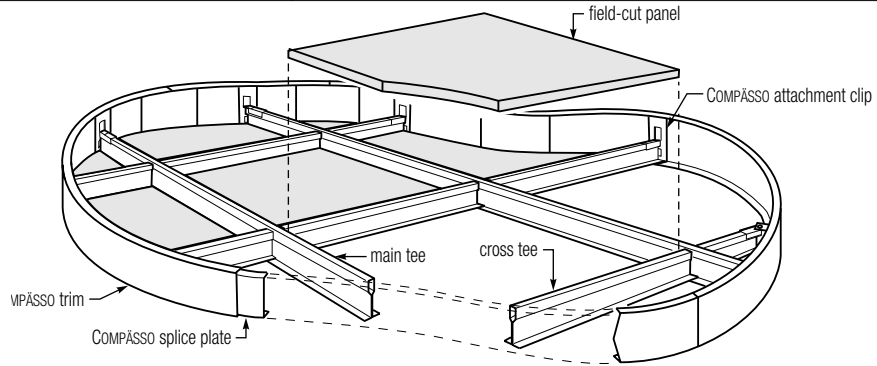

Features and Benefits

- Creates free-form ceiling islands or fascias to define space and provide visual impact.
- Available in six trim heights: 2-1/4", 4", 6", 8", 10" and 12".
- Costs a fraction of conventional drywall soffit construction.
- Made to order—arrives onsite pre-engineered.
- Strong, durable, and long-lasting steel or aluminum construction.
- Guaranteed to fit all USG ceiling systems.

2-1/4", 4", 6" and 8" painted steel.
10" and 12" painted aluminum.

Perspective

Trim Profiles

2-1/4"	4"	6"	8"	10"	12"

Attachment Clip

2-1/4", 4", 6", 8"

10", 12"

For More Information