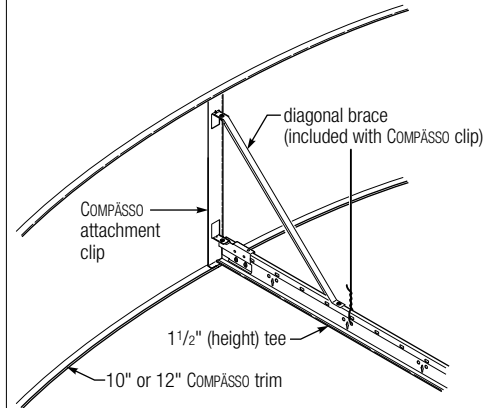

2-1/4", 4", 6" and 8" painted steel.
10" and 12" painted aluminum.

Perspective

Trim Profiles

2-1/4"	4"	6"	8"	10"	12"

Attachment Clip

2-1/4", 4", 6", 8"

10", 12"

For More Information

Product literature
System brochure: IC400
Data sheet: IC309
Online tools
usgdesignstudio.com

Recycled content
COMPASSO 2-1/4", 4", 6" and 8":
20% recycled content;
10" and 12": 70% recycled content.

Footnote
1. Dependent on location; contact your USG representative.
2. Available for 2-1/4", 4", 6" and 8" profiles.