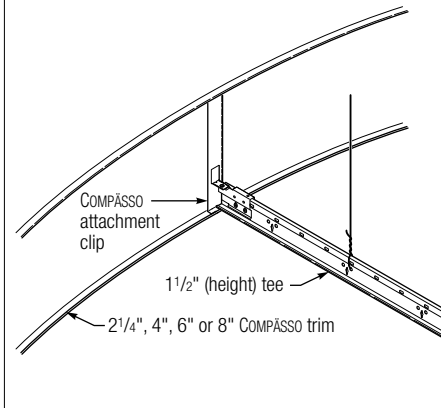

2-1/4", 4", 6" and 8" painted steel.
10" and 12" painted aluminum.

Perspective

Trim Profiles

2-1/4"	4"	6"	8"	10"	12"

Attachment Clip

2-1/4", 4", 6", 8"

10", 12"

For More Information

Product literature
System brochure: IC400
Data sheet: IC309
Online tools
usgdesignstudio.com

Recycled content
COMPASSO 2-1/4", 4", 6" and 8":
20% recycled content;
10" and 12": 70% recycled content.

Footnote
1. Dependent on location; contact your USG representative.
2. Available for 2-1/4", 4", 6" and 8" profiles.