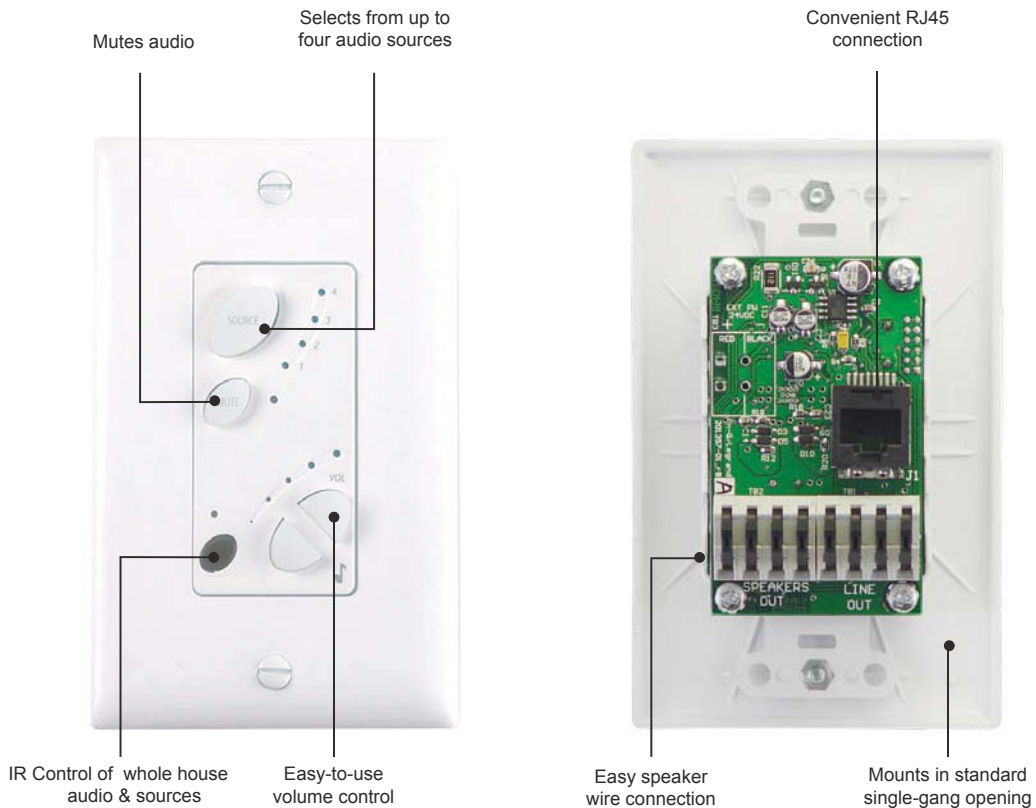

## lyriQ™ Multi-Room Audio System in the Classic Design

The lyriQ System is the perfect solution for high performance whole house audio. Systems are available in single or multi-source versions and are based on efficient Cat 5 wiring. Each multi-source system can support up to 32 zones of audio and up to four audio sources.

## System Features and Benefits

- Up to four sources per multi-source system
- Up to eight zones per multi-source system, with ability to expand
- Whole house control via universal remote and keypad
- High performance and standard systems
- Up to two local source inputs per keypad
- Flush mount inputs in single and triple source versions
- Classic design enhances any decor
- Efficient installation via Cat 5 wiring

### INSTALLATION AT-A-GLANCE lyriQ SINGLE-SOURCE AUDIO SYSTEM

1. Run a single Cat 5 cable and 16/4 speaker wire to each location where a keypad will be installed.
2. Install each keypad in a standard single gang box and connect the Cat 5 cable and a pair of speakers to the keypad.
3. Install the single source distribution module in the On-Q enclosure and connect it to the keypads and source input.
4. Run a Cat 5 cable from the module to the location where the source input will be installed.
5. Install the input in a standard single-gang box and connect the Cat 5.
6. Connect the audio source to the source input.