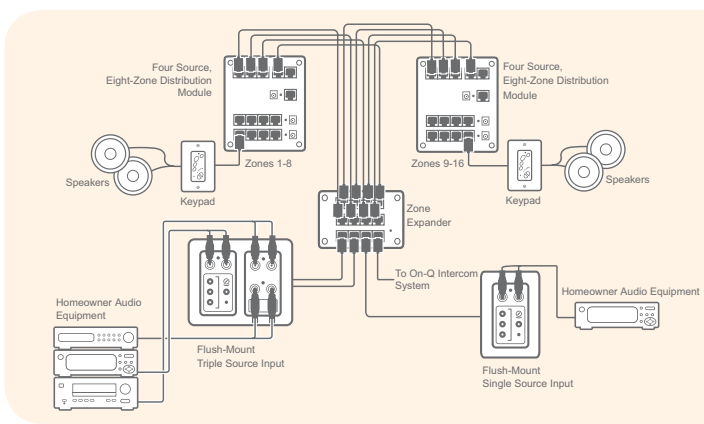

## COLOR OPTIONS

lyriQ™ DISTRIBUTION MODULES

PRODUCT	PART #	DESCRIPTION	DIMENSIONS
<b>lyriQ Four Source, Eight-Zone Distribution Module</b> 	<b>AU1002</b>	The lyriQ Four Source, Eight-Zone Distribution Module distributes four audio sources to up to eight different zones. It also includes built-in audio interrupt for On-Q Intercom Systems, and can be used to expand a system to up to 32 rooms.  <b>Bracket included.</b> <b>Power supply required (see page 41).</b>	5.9" H x 6.5" W
<b>lyriQ Single Source, 4-Zone Distribution Module</b> 	<b>AU7396</b>	The lyriQ Single Source, Four-Zone Distribution Module provides high-quality stereo music to four rooms, with the ability to expand to 16 rooms. It also passes infrared remote control signals for easy sound management.  <b>Bracket included.</b> <b>Power supply required (see page 41).</b>	3" H x 6.5" W
<b>lyriQ Advanced Single Source Distribution Module</b> 	<b>AU1014</b>	The lyriQ Advanced Single Source Distribution Module allows you to connect the whole house audio to the Integration Module. It distributes audio from one analog source and supports four to sixteen rooms. The module features a built-in audio interrupt feature when used with Selective Call Intercom Systems.  <b>Bracket included.</b> <b>Power supply required (see page 41).</b>	3" H x 6.5" W

**NEW!**

WIRING DIAGRAM

**INSTALLATION AT-A-GLANCE**  
**lyriQ ZONE EXPANDER**

1. Run a single Cat 5 cable and 16/4 speaker wire to each location where a keypad will be installed.
2. Install each keypad in a single gang box and connect a pair of speakers to the keypad.
3. Install two multi-source distribution modules in the On-Q enclosure and connect them to the keypads.
4. Install the zone expander in the enclosure and connect it to the two multi-source distribution modules.
5. Run a single Cat 5 cable from the zone expander to each flush-mount source input, installed in standard electrical boxes.
6. Connect the audio sources to the source inputs.