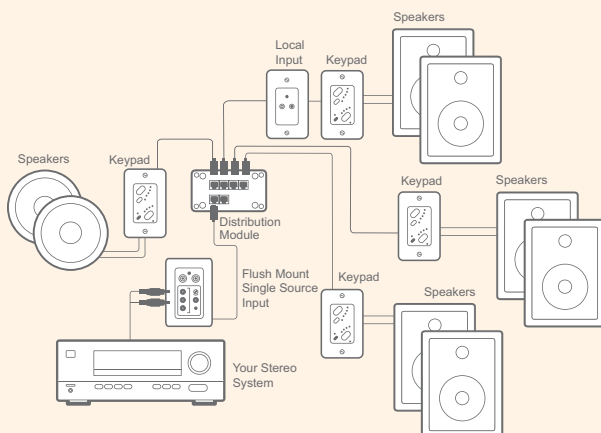

## WIRING DIAGRAM

### INSTALLATION AT-A-GLANCE lyriQ SINGLE-SOURCE AUDIO SYSTEM

1. Run a single Cat 5 cable and 16/4 speaker wire to each location where a keypad will be installed.
2. Install each keypad in a standard single gang box and connect the Cat 5 cable and a pair of speakers to the keypad.
3. Install the single source distribution module in the On-Q enclosure and connect it to the keypads and source input.
4. Run a Cat 5 cable from the module to the location where the source input will be installed.
5. Install the input in a standard single-gang box and connect the Cat 5.
6. Connect the audio source to the source input.

PRODUCT	PART #	DESCRIPTION
<p>lyriQ Multi-Source, 4-Zone Kit with Flush Mount Inputs</p> 	<p>AU1021-LA AU1021-WH</p>	<p>This lyriQ Audio Kit lets homeowners enjoy four music sources in four rooms. It includes the new flush mount source inputs, which install directly into the wall at trim-out, eliminating leave-behind parts. Its Cat 5 backbone allows whole house commands and it easily integrates with the Broadcast or Selective Call Intercom Systems.</p> <p><b>Kit Contains:</b></p> <p>4 Keypads with Classic Plates                                      2 Dual IR Emitters 1 Flush Mount Triple Source Input                                      1 Universal Remote 1 Flush Mount Single Source Input                                      1 Power Supply 1 Local Source Input with Classic Plate 1 Double-Gang Classic Wall Plate 1 Single-Gang Classic Wall Plate 1 Four-Source, Eight-Zone Distribution Module</p>