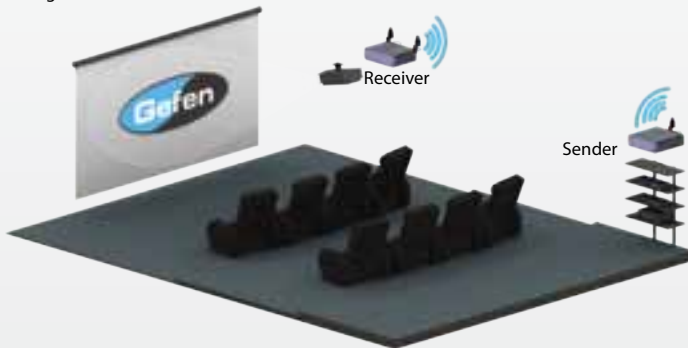

WIRELESS FOR HDMI

Extend HDMI up to 33 feet (10 meters) wirelessly

EXT-WHDMI

FEATURES:

- Real-time, visually lossless HD video compression
- Two HDMI inputs and one Component Video / Analog Audio input
- Support for Dolby 5.1 Surround Sound
- Fully HDMI and HDCP compliant
- Supports HDMI 1.3 Lip Sync features for source devices
- 2-ch Audio and PCM @ 32KHz, 44.1KHz, 48KHz supported as well as multichannel compressed 5.1 audio
- IR Blaster and IR Receiver jacks
- Input Selector Switch

SPECIFICATIONS:

- Up to 33 feet line-of-sight wireless operation with 65 Mbps throughput
- Frequency band range: 3.1 - 4.8 GHz
- Resolutions: 480i, 480p, 720p, 1080i and 1080p/24Hz, 25Hz, and 30Hz
- HDMI 1.3 Compatible, HDMI 1.2 Compliant
- Consumer Electronics Control (CEC) compliant
- ADI JPEG 2000 visual lossless compression
- Operating temperature: 0 to 40 degrees C
- Operating humidity: 10% to 90% relative humidity, non-condensing
- Power Supply: 5V DC
- Power Consumption: 12.5 Watts (max)
- FCC Compliant Part 15
- Shipping Weight / Unit Weight: 6 lbs. /1 lb

- HOME THEATER
- PRO A/V
- COMPUTER AUDIO / VIDEO

POWER RACKS

The Gefen Power Rack 54 is the perfect solution for cleaning up a rack space area of messy power supply wires as well as centralizing power for an assortment of Gefen devices.