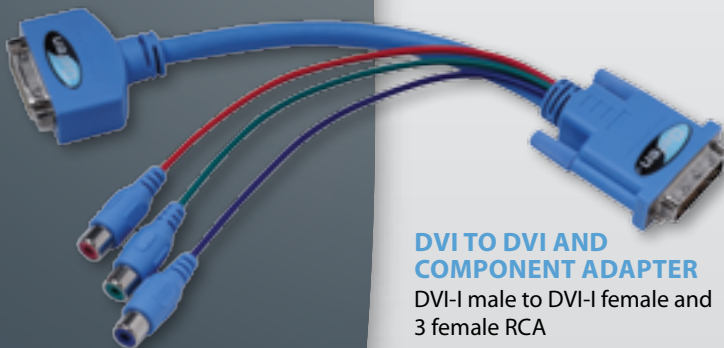

ADAPTERS

HDMI TO DVI LEFT ADAPTER

HDMI male to DVI female
ADA-HDMIM-2-DVIFL

HDMI TO DVI RIGHT ADAPTER

HDMI male to DVI female
ADA-HDMIM-2-DVIFR

DVI TO DVI AND RGBHV

DVI-I male to DVI-I female and 3 female BNC
ADA - DVI - 2 - DVIRGBHV

DVI TO DVI AND VGA

ADA - DVI - 2 - DVIVGA

USB TO PS/2 ADAPTER

Connects a PS/2 mouse and keyboard to a USB port

ADA-USB-PS2

DVI TO DVI AND COMPONENT ADAPTER

DVI-I male to DVI-I female and 3 female RCA

ADA - DVI - 2 - DVICMP