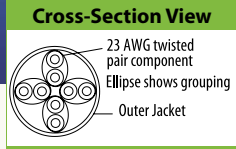

RGB Over UTP Applications TRUphase™ Low-Skew Cable

The Liberty Advantage

Liberty's TRUphase™ Low-Skew cable offering provides a high quality cable solution at a reasonable price for improving the quality and distance in RGB over UTP applications. No out of phase signals! It is available in both PVC and Plenum versions.

Spec Info

New Shielded TRUphase™ Cable Now Available
Part #: TRUPHASE-SH-BRN

TRUphase™ Low-Skew Cable

Part #	# of Pairs	AWG Size	NOM Insulation (Inches)	NOM Jacket (Inches)	NOM OD (Inches)	NOM Capacitance (pF/ft)
TRUPHASE CMR	4	23	.008 PE	.030 BLK	.230	16
TRUPHASE-P CMP	4	23	.007 PE	.015 BLK	.180	14