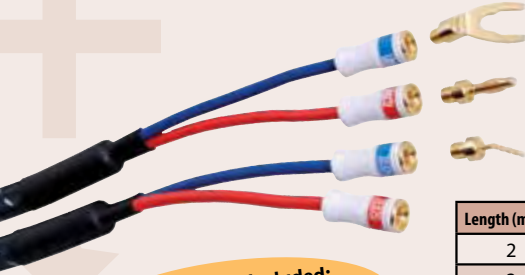

## Z-500 Universal Amplified Speaker Cable Set - THX™ Certified

Perfect for high-end 2 channel installations.

Connectors Included:  
8 banana, 8 spade,  
and 8 angle pin.

Length (meter)	Part #
2	Z500UAA2
3	Z500UAA3
4	Z500UAA4
5	Z500UAA5

## Traditional Speaker Termination Connectors

**SPADE LUG**  
High quality spade lug terminals for 14 to 24 AWG cables.  
**Part #: ZA01**

**CRIMP SPADE LUG**  
**Part #: ZA01-II**

**COMPRESSION SPADE LUG**  
Gold plated, all metal. Fits 12 to 18 AWG cables.  
**Part #: ZA02-II**

**DUAL BANANA**  
Dual plug assembly with standard spacing for 12 to 18 AWG cables.  
**Part #: ZB04**

**FLEX BRAID**  
OFC Copper Flex Braid connection for use with screw terminals.  
**Part #: ZC01**