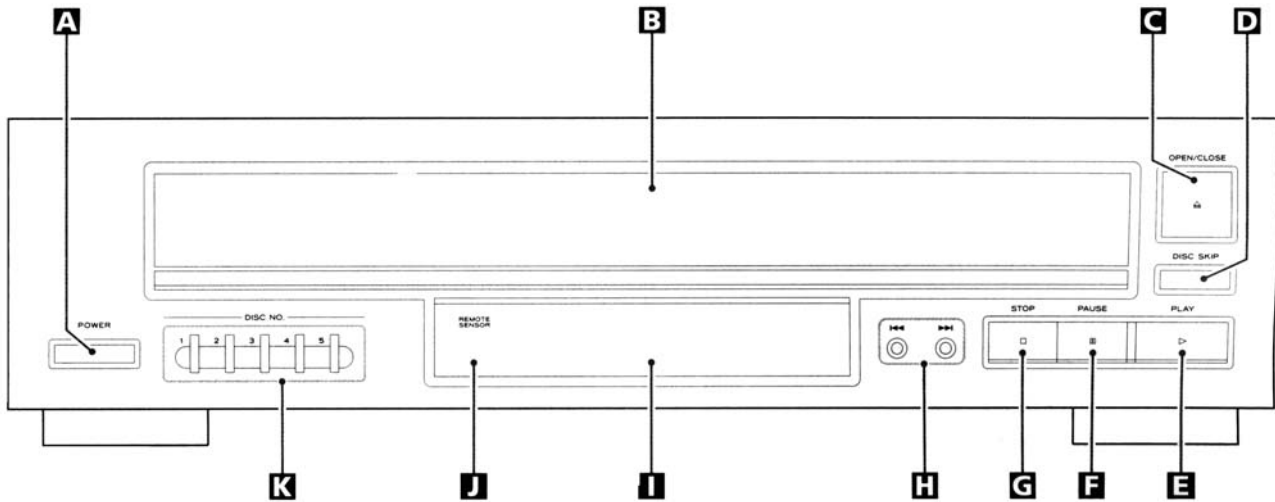

Front Panel Controls