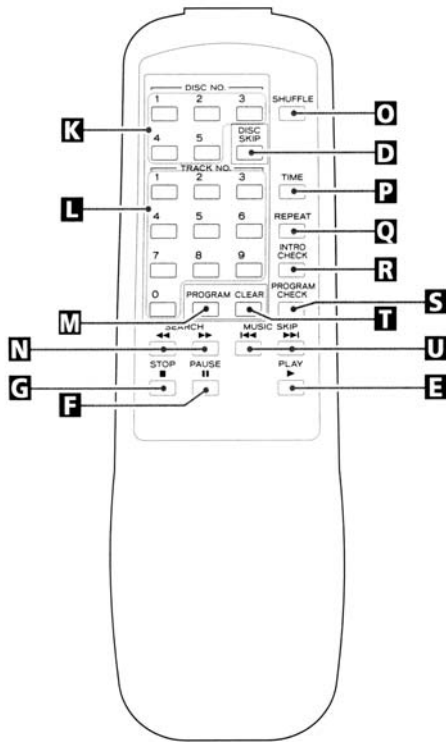

Specifications

Channels:	2 Channel Stereo
Frequency Response:	10 - 20,000 Hz ± 1 db
Signal to Noise Ratio:	100 db (1 KHz)
Dynamic Range:	96 db
Wow and Flutter:	Unmeasurable
T. H. D.:	<0.005% at 1 KHz
Channel Separation:	> than 100 db at 1 KHz
Laser Pickup:	3-Beam Laser High Resolution
Quantization:	Min. 18 Bits Linear per channel
D/A Converter:	Dual 1-bit Linear
Conversion Rate:	Minimum 8 X oversampling
Random	32 Selection Random Memory
Programming:	Single Track Repeat, Single Disc
Repeat Functions:	Repeat, Programmed Tracks Repeat, All Loaded Discs Repeat, Shuffle Play, All Loaded Discs Shuffle Repeat
Disc Size:	5 Inch
Output Level:	2.0 Volt RMS
Headphones Output:	1 mWatt at 8 ohms
Power Requirement:	110-125 Vac 60 Hz
Power Consumption:	12 Watt
Dimensions:	17 1/8" W., 4.5" H., 15.3" D 435 x 115 x 390 mm
Finish:	Matte Black
Net Weight:	13.5 Lb (6.2 Kg)
Terminations:	RCA Standard Jacks
Optional Accesories	
Rack Mounting:	Mod. P4035B Rack Shelf (3U)

Engineering leadership in sound products since 1931

RV 1.0

FORM NT 251

Front Panel Controls

Remote Control RC1122

- A POWER
- B Disc Tray
- C OPEN/CLOSE
- D DISC SKIP
- E PLAY
- F PAUSE
- G STOP
- H Skip Search Buttons
- I DISPLAY
- J Remote Sensor
- K DISC NO.
- L TRACK NO.
- M PROGRAM
- N SEARCH
- O SHUFFLE
- P TIME
- Q REPEAT
- R INTRO CHECK
- S PROGRAM CHECK
- T CLEAR
- U SKIP