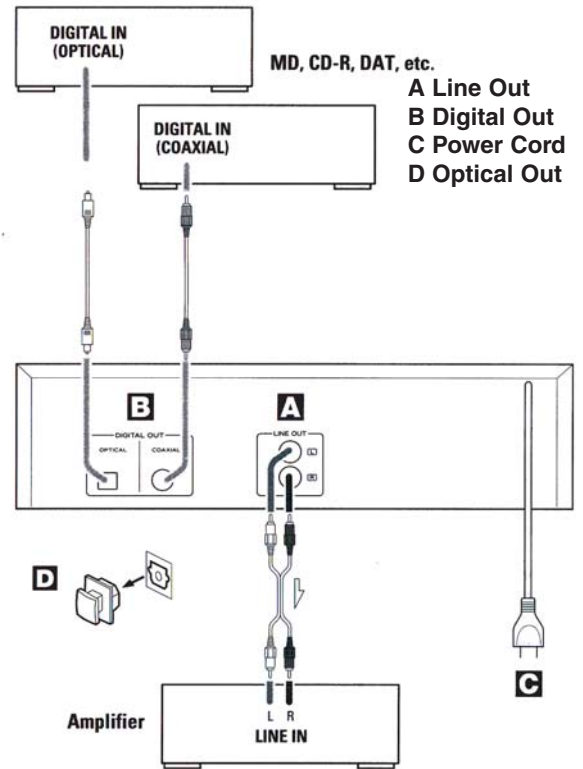

Engineering leadership in sound products since 1931

RV 1.0

FORM NT 251

Front Panel Controls

Remote Control RC1122

- A POWER
- B Disc Tray
- C OPEN/CLOSE
- D DISC SKIP
- E PLAY
- F PAUSE
- G STOP
- H Skip Search Buttons
- I DISPLAY
- J Remote Sensor
- K DISC NO.
- L TRACK NO.
- M PROGRAM
- N SEARCH
- O SHUFFLE
- P TIME
- Q REPEAT
- R INTRO CHECK
- S PROGRAM CHECK
- T CLEAR
- U SKIP