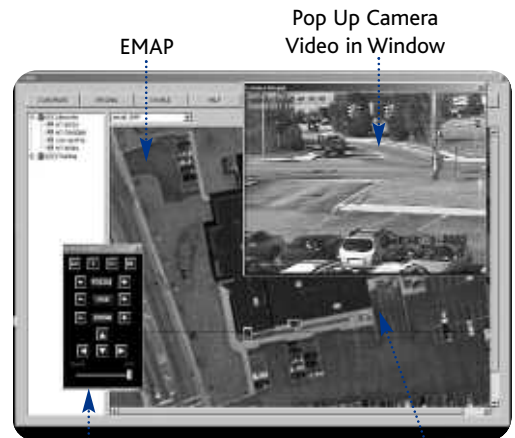

Full User Management By Site, Group, or Camera

Pop Up PTZ Controls

Camera Alarm Indicator

Features Include:

- 2x2, 3x3, 4x4, 5x5, 6x6, 7x7, 8x8 screen viewing abilities
- Up to 64 views per screen
- 4 Separate CMS servers can be opened at the same time for a total of 256 views per computer
- Password Protection
- Full PTZ control
- EMAP functionality showing location and events
- Digital Zoom - Live and Playback
- 17 separate user rights for each with three different levels of security
- Automatically reconnects to dropped sites
- CMS display of disconnected sites including time of disconnection & re-connection
- Live and Playback by Group, Site and Camera
- Live and Playback Snapshots (BMP, JPG, GIF, and TIF)
- Archive from DVR
- Alerts sent from DVR will populate the Main CMS screen. Alerts include DVR status, motion and alarm events.
- Configurable CMS Auto Start from windows, Auto Login and Auto Retrieve Live Images
- Customizable personal camera views from separate camera groups
- Full user and event logs from CMS
- Local CMS Recording from DVR's
- Event Search from DVR's
- Local and Remote Playback
- Ability to Program Digital Deterrent Recordings to Remote DVR's
- Audio Per Channel and Per Site
- Bandwidth Throttle by Site and Group
- DVR Local Menu Control
- Playback feature allows Local Playback, Archive Playback
- Ability to Locally Export Data to Remote DVR's DVD drive (Local Export)
- AVI Conversion of Recorded or Archived Material
- Health status continually updating status of DVR's hard drive (temperature, activity and size)
- CMS can be locked down in monitoring situations
- Full feature player software