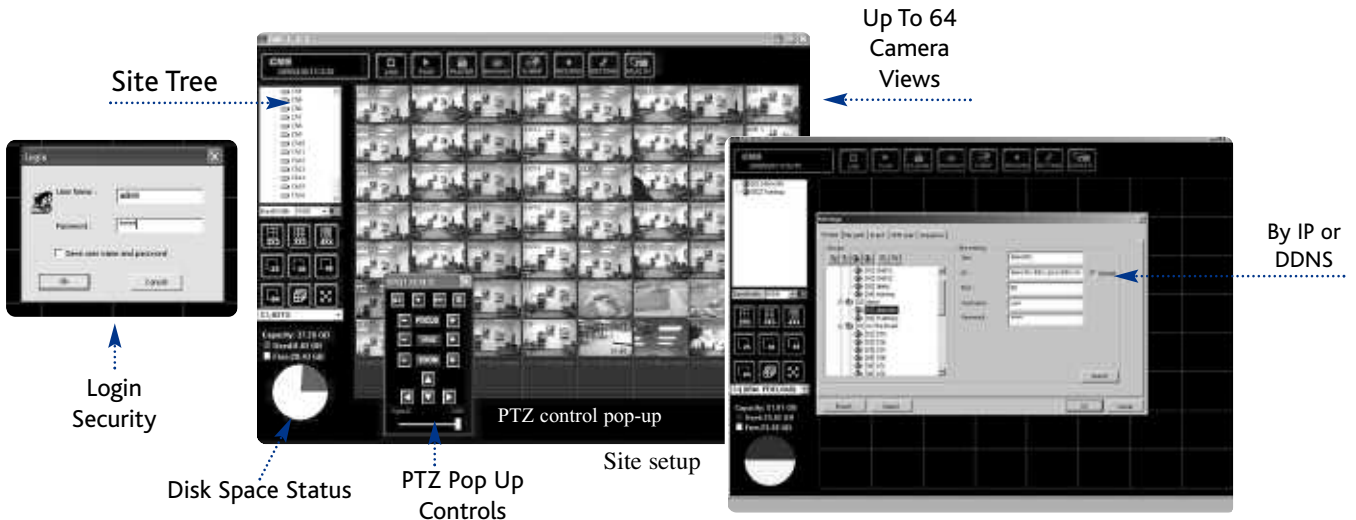

CMS Central Management Software Included Free with T & WM series DVRs