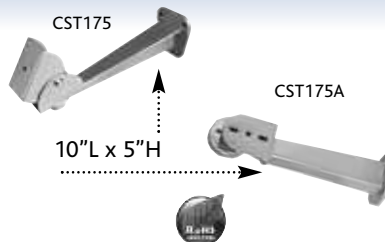

650STRAP7:

For pole diameters 2.8" - 7"*

650STRAP12:

For pole diameters 6.7" - 12"*

*Straps can be combined for larger Diameter poles

CVCTPEXT Camera Mounting Accessory

Use with the CVCTPEXT to provide "Cable through the Mount" bullet cameras with a junction box / conduit access point. Used alone allows these same cameras to cover a single gang box. 5" Diameter. Comes with all necessary hardware and gaskets for weatherproof installations.

CVCTPLATE

T-Bar/Wall/Ceiling Pedestal Camera Mount

- All parts included to use as a T-Bar, Wall, Ceiling or Pedestal mount.
- Attaches to dropped ceilings
- 4"L x 1.5"H

CSTTBAR

11" Heavy Duty Cast Aluminum Camera Mount Bracket

CST175A Aluminum **CST175** Beige

Wall Mount For HT7246iHR Dome Camera

- See chart on pg 78 for compatible cameras

7246WMT

Universal Camera Bracket with 90° Attachment

- Multiple configurations with included parts