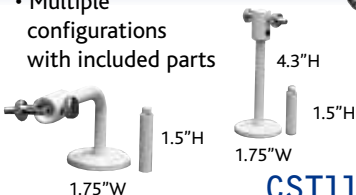

CST175A Aluminum **CST175** Beige

Wall Mount For HT7246iHR Dome Camera

- See chart on pg 78 for compatible cameras

7246WMT

Universal Camera Bracket with 90° Attachment

- Multiple configurations with included parts

CST110

Universal Camera Bracket

- Black metal bracket
- 360° rotation
- Use with mini cameras
- Standard 1/4" thread
- 2.25"H x 1.75"W

CST115

6" Universal Camera Brackets

Black **CST125** Metal **CST100**
Almond **CST125A**