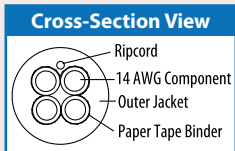

AWG/Pairs	Stranding	Color	Put-up	Part#
16/1	105 x 36	White	1,000 ft.	16-1P-UC-WHT
14/1	168 x 36	White	1,000 ft.	14-1P-UC-WHT
14/1	168 x 36	Black	1,000 ft.	14-1P-UC-BLK
14/2	168 x 36	Black	500 ft.	14-2P-UC-WHT
12/1	261 x 36	White	1,000 ft.	12-1P-UC-WHT
12/1	261 x 36	Black	1,000 ft.	12-1P-UC-BLK
12/2	261 x 36	White	500 ft.	12-2P-UC-WHT