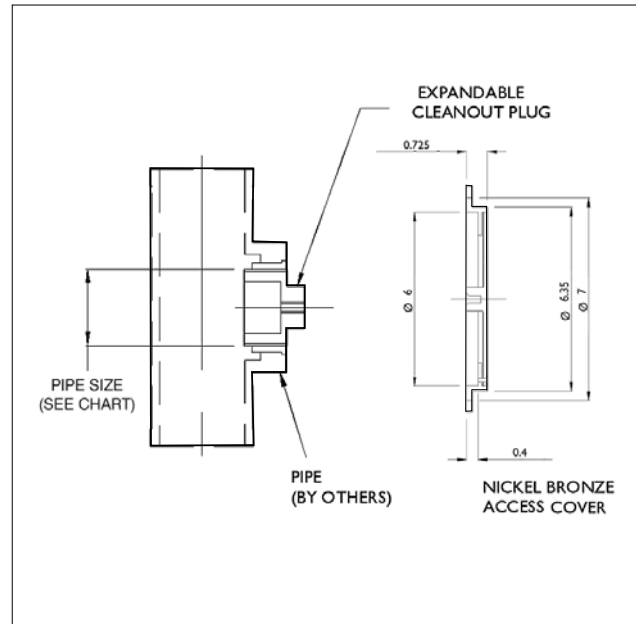

C1440 SERIES EXPANDABLE LINE CLEANOUT

C1440 SERIES

CLEANOUTS

AVAILABLE FOR 1 1/2", 2", 3", 4" PIPE SIZES

C1440 EXPANDABLE LINE CLEANOUT			
MODEL NUMBER	WT. Lbs	PIPE SIZE	LIST PRICE
C1441.5	0.50	1 1/2"	\$187.00
C1442	0.50	2"	\$187.00
C1443	0.75	3"	\$187.00
C1444	1.00	4"	\$187.00

C1440-R SERIES EXPANDABLE LINE CLEANOUT WITH ROUND NICKEL BRONZE WALL ACCESS PANEL **C1440-R SERIES**

AVAILABLE FOR 1 1/2", 2", 3", 4" PIPE SIZES

C1440-R EXPANDABLE LINE CLEANOUT WITH ROUND NICKEL BRONZE WALL ACCESS PANEL				
MODEL NUMBER	WT. Lbs	PIPE SIZE	COVER DIAMETER	LIST PRICE
C1441.5-R6-1	10.50	1 1/2"	6"	\$368.00
C1442-R6-1	10.50	2"	6"	\$368.00
C1443-R6-1	10.75	3"	6"	\$368.00
C1444-R6-1	11.00	4"	6"	\$368.00

C1440-R OPTIONAL VARIATIONS:		
SUFFIX	DESCRIPTION	LIST PRICE
-3	Stainless steel access cover	P.O.A.
-6	Security screws (TR25 torx and pin)	\$ 36.00
-95	Client logo (10 piece Min.)	P.O.A.

Design and dimensions are subject to modification. Prices do not include applicable taxes. Visit www.mifab.com for the most recent product information.