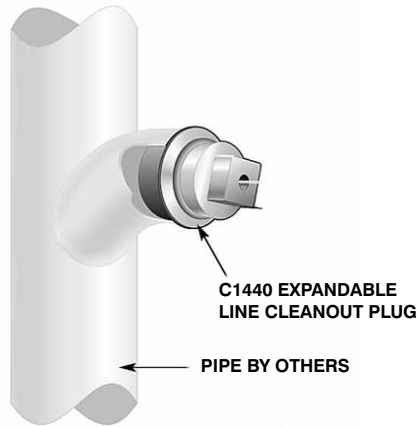

C1440 SERIES EXPANDABLE LINE CLEANOUT

C1440 SERIES

CLEANOUTS

AVAILABLE FOR 1 1/2", 2", 3", 4" PIPE SIZES

C1440 EXPANDABLE LINE CLEANOUT			
MODEL NUMBER	WT. Lbs	PIPE SIZE	LIST PRICE
C1441.5	0.50	1 1/2"	\$187.00
C1442	0.50	2"	\$187.00
C1443	0.75	3"	\$187.00
C1444	1.00	4"	\$187.00

C1440-R SERIES EXPANDABLE LINE CLEANOUT WITH ROUND NICKEL BRONZE WALL ACCESS PANEL **C1440-R SERIES**

AVAILABLE FOR 1 1/2", 2", 3", 4" PIPE SIZES

C1440-R EXPANDABLE LINE CLEANOUT WITH ROUND NICKEL BRONZE WALL ACCESS PANEL				
MODEL NUMBER	WT. Lbs	PIPE SIZE	COVER DIAMETER	LIST PRICE
C1441.5-R6-1	10.50	1 1/2"	6"	\$368.00
C1442-R6-1	10.50	2"	6"	\$368.00
C1443-R6-1	10.75	3"	6"	\$368.00
C1444-R6-1	11.00	4"	6"	\$368.00

C1440-R OPTIONAL VARIATIONS:		
SUFFIX	DESCRIPTION	LIST PRICE
-3	Stainless steel access cover	P.O.A.
-6	Security screws (TR25 torx and pin)	\$ 36.00
-95	Client logo (10 piece Min.)	P.O.A.

Design and dimensions are subject to modification. Prices do not include applicable taxes. Visit www.mifab.com for the most recent product information.