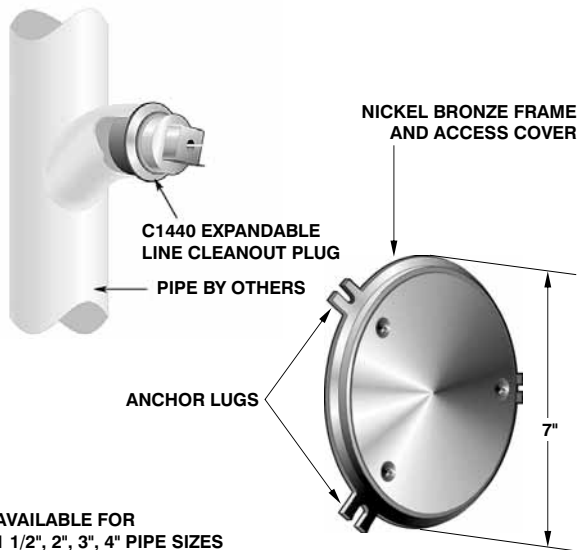

C1440 SERIES EXPANDABLE LINE CLEANOUT

C1440 SERIES

CLEANOUTS

AVAILABLE FOR 1 1/2", 2", 3", 4" PIPE SIZES

C1440 EXPANDABLE LINE CLEANOUT			
MODEL NUMBER	WT. Lbs	PIPE SIZE	LIST PRICE
C1441.5	0.50	1 1/2"	\$187.00
C1442	0.50	2"	\$187.00
C1443	0.75	3"	\$187.00
C1444	1.00	4"	\$187.00

C1440-R SERIES EXPANDABLE LINE CLEANOUT WITH ROUND NICKEL BRONZE WALL ACCESS PANEL **C1440-R SERIES**

AVAILABLE FOR 1 1/2", 2", 3", 4" PIPE SIZES

C1440-R EXPANDABLE LINE CLEANOUT WITH ROUND NICKEL BRONZE WALL ACCESS PANEL				
MODEL NUMBER	WT. Lbs	PIPE SIZE	COVER DIAMETER	LIST PRICE
C1441.5-R6-1	10.50	1 1/2"	6"	\$368.00
C1442-R6-1	10.50	2"	6"	\$368.00
C1443-R6-1	10.75	3"	6"	\$368.00
C1444-R6-1	11.00	4"	6"	\$368.00

C1440-R OPTIONAL VARIATIONS:		
SUFFIX	DESCRIPTION	LIST PRICE
-3	Stainless steel access cover	P.O.A.
-6	Security screws (TR25 torx and pin)	\$ 36.00
-95	Client logo (10 piece Min.)	P.O.A.

Design and dimensions are subject to modification. Prices do not include applicable taxes. Visit www.mifab.com for the most recent product information.