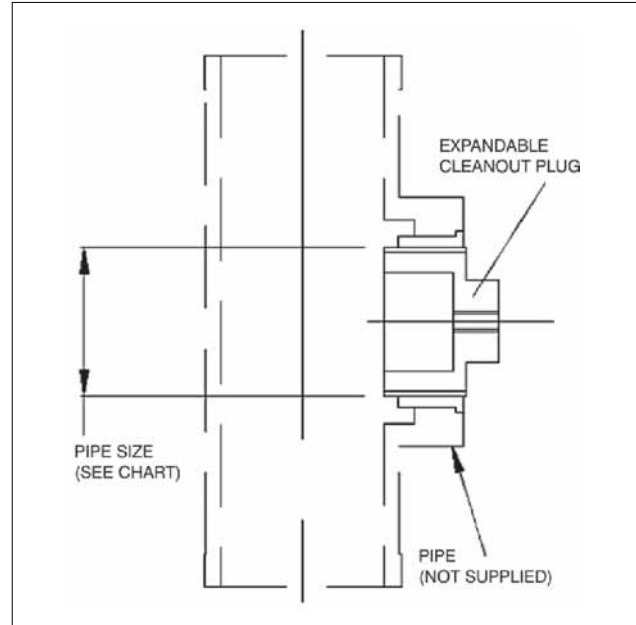

C1440 SERIES EXPANDABLE LINE CLEANOUT

C1440 SERIES

CLEANOUTS

AVAILABLE FOR 1 1/2", 2", 3", 4" PIPE SIZES

C1440 EXPANDABLE LINE CLEANOUT			
MODEL NUMBER	WT. Lbs	PIPE SIZE	LIST PRICE
C1441.5	0.50	1 1/2"	\$187.00
C1442	0.50	2"	\$187.00
C1443	0.75	3"	\$187.00
C1444	1.00	4"	\$187.00

C1440-R SERIES EXPANDABLE LINE CLEANOUT WITH ROUND NICKEL BRONZE WALL ACCESS PANEL **C1440-R SERIES**

AVAILABLE FOR 1 1/2", 2", 3", 4" PIPE SIZES

C1440-R EXPANDABLE LINE CLEANOUT WITH ROUND NICKEL BRONZE WALL ACCESS PANEL				
MODEL NUMBER	WT. Lbs	PIPE SIZE	COVER DIAMETER	LIST PRICE
C1441.5-R6-1	10.50	1 1/2"	6"	\$368.00
C1442-R6-1	10.50	2"	6"	\$368.00
C1443-R6-1	10.75	3"	6"	\$368.00
C1444-R6-1	11.00	4"	6"	\$368.00

C1440-R OPTIONAL VARIATIONS:		
SUFFIX	DESCRIPTION	LIST PRICE
-3	Stainless steel access cover	P.O.A.
-6	Security screws (TR25 torx and pin)	\$ 36.00
-95	Client logo (10 piece Min.)	P.O.A.

Design and dimensions are subject to modification. Prices do not include applicable taxes. Visit www.mifab.com for the most recent product information.