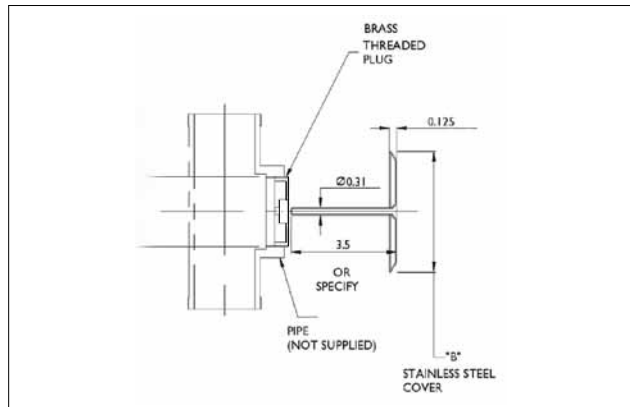

## C1400-RD SERIES STAINLESS STEEL ROUND SMOOTH ACCESS COVER WITH SCREW C1400-RD SERIES

CLEANOUTS

C1400-RD STAINLESS STEEL ROUND SMOOTH ACCESS COVER W/SCREW			
MODEL NUMBER	WT. Lbs	COVER DIAMETER	LIST PRICE
C1400-RD3	0.50	3"	\$ 71.00
C1400-RD4	0.50	4"	\$ 71.00
C1400-RD5	0.50	5"	\$ 71.00
C1400-RD6	0.50	6"	\$ 87.00
C1400-RD8	0.50	8"	\$157.00
C1400-RD10	1.00	10"	\$244.00

C1400-RD OPTIONAL VARIATIONS:		
SUFFIX	DESCRIPTION	LIST PRICE
-6	Security screws (H-1086A)	\$36.00
-87	Screw longer than 3 1/2", per inch	\$ 9.00

## C1430 SERIES C1430 BRONZE CLEANOUT PLUG ONLY C1430-RD ROUND STAINLESS STEEL SMOOTH ACCESS COVER WITH BRONZE CLEANOUT PLUG & SCREW C1430 SERIES

C1430 BRONZE CLEANOUT PLUG ONLY C1430-RD ROUND STAINLESS STEEL SMOOTH ACCESS COVER WITH BRONZE CLEANOUT PLUG AND SCREW								
MODEL NUMBER	WT. Lbs	PIPE SIZE	LIST PRICE	MODEL NUMBER	WT. Lbs	PIPE SIZE	COVER DIAMETER	LIST PRICE
C1432	0.25	2"	\$ 28.00	C1432-RD4	0.75	2"	4"	\$ 99.00
C1433	0.50	3"	\$ 49.00	C1433-RD4	1.25	3"	4"	\$120.00
C1434	0.50	4"	\$ 87.00	C1434-RD6	1.25	4"	6"	\$175.00
C1435	0.75	5"	\$133.00	C1435-RD6	1.50	5"	6"	\$221.00
C1436	0.85	6"	\$181.00	C1436-RD8	1.75	6"	8"	\$340.00
C1438	1.25	8"	\$370.00	C1438-RD10	2.25	8"	10"	\$618.00