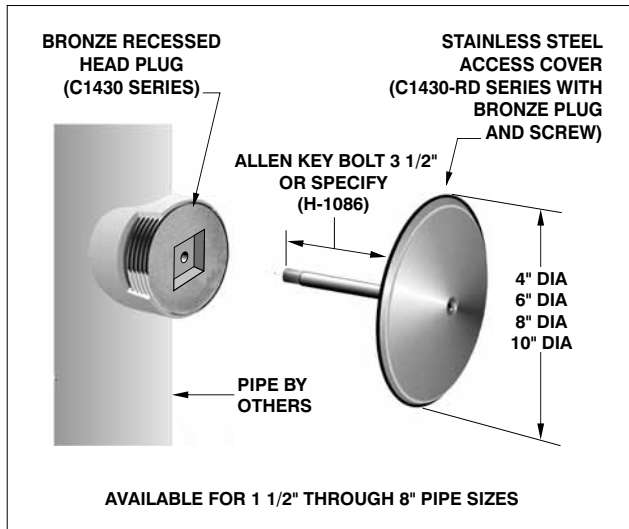

## C1400-RD SERIES STAINLESS STEEL ROUND SMOOTH ACCESS COVER WITH SCREW C1400-RD SERIES

CLEANOUTS

C1400-RD STAINLESS STEEL ROUND SMOOTH ACCESS COVER W/SCREW			
MODEL NUMBER	WT. Lbs	COVER DIAMETER	LIST PRICE
C1400-RD3	0.50	3"	\$ 71.00
C1400-RD4	0.50	4"	\$ 71.00
C1400-RD5	0.50	5"	\$ 71.00
C1400-RD6	0.50	6"	\$ 87.00
C1400-RD8	0.50	8"	\$157.00
C1400-RD10	1.00	10"	\$244.00

C1400-RD OPTIONAL VARIATIONS:		
SUFFIX	DESCRIPTION	LIST PRICE
-6	Security screws (H-1086A)	\$36.00
-87	Screw longer than 3 1/2", per inch	\$ 9.00

## C1430 SERIES C1430 BRONZE CLEANOUT PLUG ONLY C1430-RD ROUND STAINLESS STEEL SMOOTH ACCESS COVER WITH BRONZE CLEANOUT PLUG & SCREW C1430 SERIES

C1430 BRONZE CLEANOUT PLUG ONLY C1430-RD ROUND STAINLESS STEEL SMOOTH ACCESS COVER WITH BRONZE CLEANOUT PLUG AND SCREW								
MODEL NUMBER	WT. Lbs	PIPE SIZE	LIST PRICE	MODEL NUMBER	WT. Lbs	PIPE SIZE	COVER DIAMETER	LIST PRICE
C1432	0.25	2"	\$ 28.00	C1432-RD4	0.75	2"	4"	\$ 99.00
C1433	0.50	3"	\$ 49.00	C1433-RD4	1.25	3"	4"	\$120.00
C1434	0.50	4"	\$ 87.00	C1434-RD6	1.25	4"	6"	\$175.00
C1435	0.75	5"	\$133.00	C1435-RD6	1.50	5"	6"	\$221.00
C1436	0.85	6"	\$181.00	C1436-RD8	1.75	6"	8"	\$340.00
C1438	1.25	8"	\$370.00	C1438-RD10	2.25	8"	10"	\$618.00