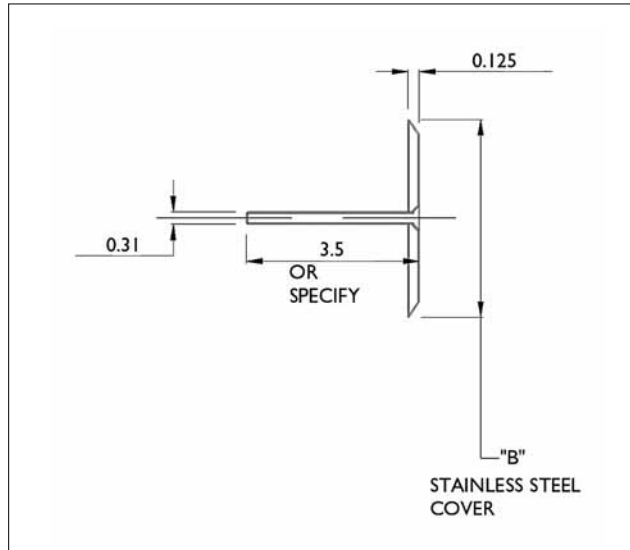

## C1400-RD SERIES STAINLESS STEEL ROUND SMOOTH ACCESS COVER WITH SCREW C1400-RD SERIES

CLEANOUTS

C1400-RD STAINLESS STEEL ROUND SMOOTH ACCESS COVER W/SCREW			
MODEL NUMBER	WT. Lbs	COVER DIAMETER	LIST PRICE
C1400-RD3	0.50	3"	\$ 71.00
C1400-RD4	0.50	4"	\$ 71.00
C1400-RD5	0.50	5"	\$ 71.00
C1400-RD6	0.50	6"	\$ 87.00
C1400-RD8	0.50	8"	\$157.00
C1400-RD10	1.00	10"	\$244.00

C1400-RD OPTIONAL VARIATIONS:		
SUFFIX	DESCRIPTION	LIST PRICE
-6	Security screws (H-1086A)	\$36.00
-87	Screw longer than 3 1/2", per inch	\$ 9.00

## C1430 SERIES C1430 BRONZE CLEANOUT PLUG ONLY C1430-RD ROUND STAINLESS STEEL SMOOTH ACCESS COVER WITH BRONZE CLEANOUT PLUG & SCREW C1430 SERIES

C1430 BRONZE CLEANOUT PLUG ONLY C1430-RD ROUND STAINLESS STEEL SMOOTH ACCESS COVER WITH BRONZE CLEANOUT PLUG AND SCREW								
MODEL NUMBER	WT. Lbs	PIPE SIZE	LIST PRICE	MODEL NUMBER	WT. Lbs	PIPE SIZE	COVER DIAMETER	LIST PRICE
C1432	0.25	2"	\$ 28.00	C1432-RD4	0.75	2"	4"	\$ 99.00
C1433	0.50	3"	\$ 49.00	C1433-RD4	1.25	3"	4"	\$120.00
C1434	0.50	4"	\$ 87.00	C1434-RD6	1.25	4"	6"	\$175.00
C1435	0.75	5"	\$133.00	C1435-RD6	1.50	5"	6"	\$221.00
C1436	0.85	6"	\$181.00	C1436-RD8	1.75	6"	8"	\$340.00
C1438	1.25	8"	\$370.00	C1438-RD10	2.25	8"	10"	\$618.00