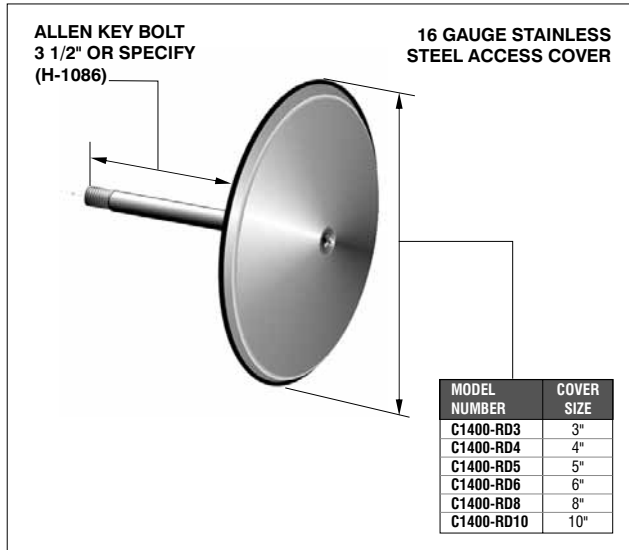

## C1400-RD SERIES STAINLESS STEEL ROUND SMOOTH ACCESS COVER WITH SCREW C1400-RD SERIES

CLEANOUTS

C1400-RD STAINLESS STEEL ROUND SMOOTH ACCESS COVER W/SCREW			
MODEL NUMBER	WT. Lbs	COVER DIAMETER	LIST PRICE
C1400-RD3	0.50	3"	\$ 71.00
C1400-RD4	0.50	4"	\$ 71.00
C1400-RD5	0.50	5"	\$ 71.00
C1400-RD6	0.50	6"	\$ 87.00
C1400-RD8	0.50	8"	\$157.00
C1400-RD10	1.00	10"	\$244.00

C1400-RD OPTIONAL VARIATIONS:		
SUFFIX	DESCRIPTION	LIST PRICE
-6	Security screws (H-1086A)	\$36.00
-87	Screw longer than 3 1/2", per inch	\$ 9.00

## C1430 SERIES C1430 BRONZE CLEANOUT PLUG ONLY C1430-RD ROUND STAINLESS STEEL SMOOTH ACCESS COVER WITH BRONZE CLEANOUT PLUG & SCREW C1430 SERIES

C1430 BRONZE CLEANOUT PLUG ONLY C1430-RD ROUND STAINLESS STEEL SMOOTH ACCESS COVER WITH BRONZE CLEANOUT PLUG AND SCREW								
MODEL NUMBER	WT. Lbs	PIPE SIZE	LIST PRICE	MODEL NUMBER	WT. Lbs	PIPE SIZE	COVER DIAMETER	LIST PRICE
C1432	0.25	2"	\$ 28.00	C1432-RD4	0.75	2"	4"	\$ 99.00
C1433	0.50	3"	\$ 49.00	C1433-RD4	1.25	3"	4"	\$120.00
C1434	0.50	4"	\$ 87.00	C1434-RD6	1.25	4"	6"	\$175.00
C1435	0.75	5"	\$133.00	C1435-RD6	1.50	5"	6"	\$221.00
C1436	0.85	6"	\$181.00	C1436-RD8	1.75	6"	8"	\$340.00
C1438	1.25	8"	\$370.00	C1438-RD10	2.25	8"	10"	\$618.00