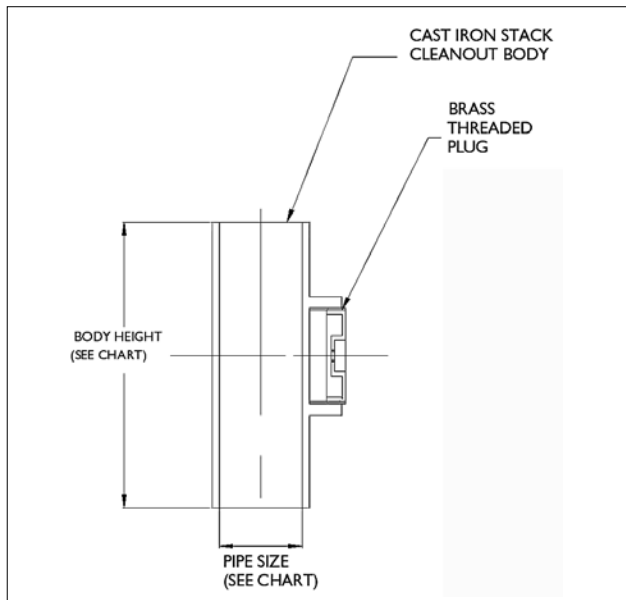

C1460 SERIES CAST IRON STACK CLEANOUT WITH PLUG

C1460 SERIES

CLEANOUTS

AVAILABLE FOR
2", 3", 4", 6", 8"
PIPE SIZES

BODY HEIGHT	
PIPE SIZE	BODY HEIGHT
2"	6 1/2"
3"	7 3/4"
4"	8 3/4"
6"	12 1/2"
8"	15"

C1460 CAST IRON STACK CLEANOUT WITH PLUG

MODEL NUMBER	WT. Lbs	PIPE SIZE	LIST PRICE
C1462	3.50	2"	\$118.00
C1463	5.50	3"	\$146.00
C1464	7.50	4"	\$228.00
C1466	21.50	6"	\$647.00
C1468	25.00	8"	\$805.00

C1460 OPTIONAL VARIATIONS:

SUFFIX	DESCRIPTION	LIST PRICE
-6	Security screws (TR25 Torx and Pin)	\$ 36.00

C1460-R SERIES CAST IRON STACK CLEANOUT W/PLUG & ROUND NICKEL BRONZE ACCESS COVER

C1460-R SERIES

AVAILABLE FOR
2", 3", 4", 6", 8"
PIPE SIZES

BODY HEIGHT	
PIPE SIZE	BODY HEIGHT
2"	6 1/2"
3"	7 3/4"
4"	8 3/4"
6"	12 1/2"
8"	15"

C1460-R CAST IRON STACK CLEANOUT WITH PLUG AND ROUND NICKEL BRONZE ACCESS COVER

MODEL NUMBER	WT. Lbs	PIPE SIZE	COVER DIAMETER	LIST PRICE
C1462-R6-1	9.00	2"	6"	\$268.00
C1463-R6-1	11.00	3"	6"	\$292.00
C1464-R6-1	13.00	4"	6"	\$366.00
C1466-R9-1	27.00	6"	9"	\$860.00
C1468-R9-1	31.00	8"	9"	\$1001.00