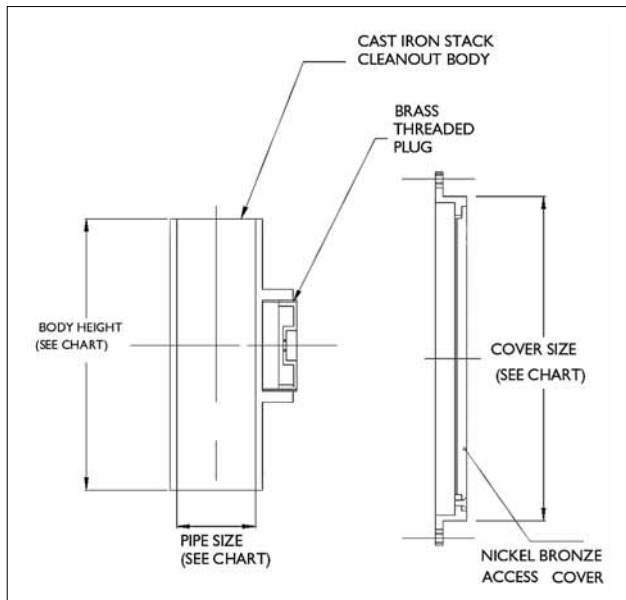

C1460 SERIES CAST IRON STACK CLEANOUT WITH PLUG

C1460 SERIES

CLEANOUTS

AVAILABLE FOR
2", 3", 4", 6", 8"
PIPE SIZES

BODY HEIGHT	
PIPE SIZE	BODY HEIGHT
2"	6 1/2"
3"	7 3/4"
4"	8 3/4"
6"	12 1/2"
8"	15"

C1460 CAST IRON STACK CLEANOUT WITH PLUG

MODEL NUMBER	WT. Lbs	PIPE SIZE	LIST PRICE
C1462	3.50	2"	\$118.00
C1463	5.50	3"	\$146.00
C1464	7.50	4"	\$228.00
C1466	21.50	6"	\$647.00
C1468	25.00	8"	\$805.00

C1460 OPTIONAL VARIATIONS:

SUFFIX	DESCRIPTION	LIST PRICE
-6	Security screws (TR25 Torx and Pin)	\$ 36.00

C1460-R SERIES CAST IRON STACK CLEANOUT W/PLUG & ROUND NICKEL BRONZE ACCESS COVER

C1460-R SERIES

AVAILABLE FOR
2", 3", 4", 6", 8"
PIPE SIZES

BODY HEIGHT	
PIPE SIZE	BODY HEIGHT
2"	6 1/2"
3"	7 3/4"
4"	8 3/4"
6"	12 1/2"
8"	15"

C1460-R CAST IRON STACK CLEANOUT WITH PLUG AND ROUND NICKEL BRONZE ACCESS COVER

MODEL NUMBER	WT. Lbs	PIPE SIZE	COVER DIAMETER	LIST PRICE
C1462-R6-1	9.00	2"	6"	\$268.00
C1463-R6-1	11.00	3"	6"	\$292.00
C1464-R6-1	13.00	4"	6"	\$366.00
C1466-R9-1	27.00	6"	9"	\$860.00
C1468-R9-1	31.00	8"	9"	\$1001.00