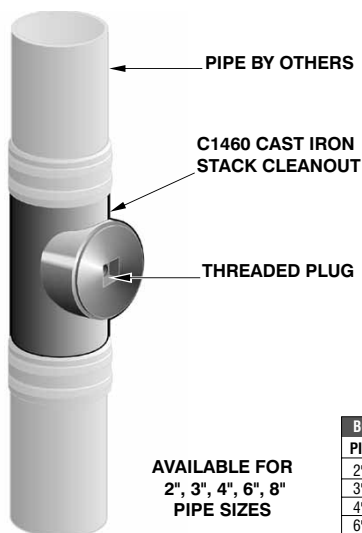

C1460 SERIES CAST IRON STACK CLEANOUT WITH PLUG

C1460 SERIES

CLEANOUTS

AVAILABLE FOR
2", 3", 4", 6", 8"
PIPE SIZES

BODY HEIGHT	
PIPE SIZE	BODY HEIGHT
2"	6 1/2"
3"	7 3/4"
4"	8 3/4"
6"	12 1/2"
8"	15"

C1460 CAST IRON STACK CLEANOUT WITH PLUG

MODEL NUMBER	WT. Lbs	PIPE SIZE	LIST PRICE
C1462	3.50	2"	\$118.00
C1463	5.50	3"	\$146.00
C1464	7.50	4"	\$228.00
C1466	21.50	6"	\$647.00
C1468	25.00	8"	\$805.00

C1460 OPTIONAL VARIATIONS:

SUFFIX	DESCRIPTION	LIST PRICE
-6	Security screws (TR25 Torx and Pin)	\$ 36.00

C1460-R SERIES CAST IRON STACK CLEANOUT W/PLUG & ROUND NICKEL BRONZE ACCESS COVER

C1460-R SERIES

AVAILABLE FOR
2", 3", 4", 6", 8"
PIPE SIZES

BODY HEIGHT	
PIPE SIZE	BODY HEIGHT
2"	6 1/2"
3"	7 3/4"
4"	8 3/4"
6"	12 1/2"
8"	15"