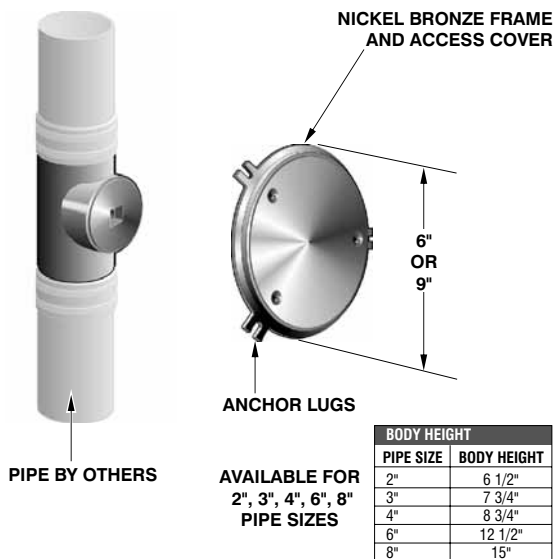

C1460 SERIES CAST IRON STACK CLEANOUT WITH PLUG

C1460 SERIES

CLEANOUTS

AVAILABLE FOR
2", 3", 4", 6", 8"
PIPE SIZES

BODY HEIGHT	
PIPE SIZE	BODY HEIGHT
2"	6 1/2"
3"	7 3/4"
4"	8 3/4"
6"	12 1/2"
8"	15"

C1460 CAST IRON STACK CLEANOUT WITH PLUG

MODEL NUMBER	WT. Lbs	PIPE SIZE	LIST PRICE
C1462	3.50	2"	\$118.00
C1463	5.50	3"	\$146.00
C1464	7.50	4"	\$228.00
C1466	21.50	6"	\$647.00
C1468	25.00	8"	\$805.00

C1460 OPTIONAL VARIATIONS:

SUFFIX	DESCRIPTION	LIST PRICE
-6	Security screws (TR25 Torx and Pin)	\$ 36.00

C1460-R SERIES CAST IRON STACK CLEANOUT W/PLUG & ROUND NICKEL BRONZE ACCESS COVER

C1460-R SERIES

AVAILABLE FOR
2", 3", 4", 6", 8"
PIPE SIZES

BODY HEIGHT	
PIPE SIZE	BODY HEIGHT
2"	6 1/2"
3"	7 3/4"
4"	8 3/4"
6"	12 1/2"
8"	15"

C1460-R CAST IRON STACK CLEANOUT WITH PLUG AND ROUND NICKEL BRONZE ACCESS COVER

MODEL NUMBER	WT. Lbs	PIPE SIZE	COVER DIAMETER	LIST PRICE
C1462-R6-1	9.00	2"	6"	\$268.00
C1463-R6-1	11.00	3"	6"	\$292.00
C1464-R6-1	13.00	4"	6"	\$366.00
C1466-R9-1	27.00	6"	9"	\$860.00
C1468-R9-1	31.00	8"	9"	\$1001.00