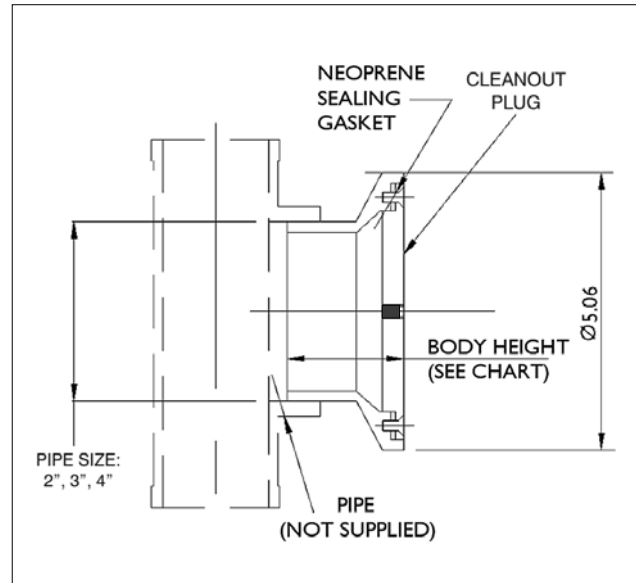

C1450 SERIES LINE CLEANOUT

C1450 SERIES

CLEANOUTS

BODY HEIGHT		
PIPE SIZE	NB/CI	PVC/ABS
2", 3", 4"	2 3/16"	2 5/8"

AVAILABLE FOR 2", 3", 4" PIPE SIZES

C1450 LINE CLEANOUT				
MODEL NUMBER	WT. Lbs	DESCRIPTION	LIST PRICE	ADD FOR NICKEL BRONZE COVER (-1)
C1452,3-1	4.75	2",3" NB body with NB cover	\$190.00	-
C1454-1	5.25	4" NB body with NB cover	\$224.00	-
C1452-4	4.25	2" C.I. body w/ductile iron cover	\$ 49.00	-
C1453-4	4.75	3" C.I. body w/ductile iron cover	\$ 77.00	-
C1454-4	5.25	4" C.I. body w/ductile iron cover	\$106.00	-
C1452,3-30	3.25	2",3" PVC body w/ductile iron cover	\$ 92.00	\$ 99.00
C1454-30	3.50	4" PVC body w/ductile iron cover	\$127.00	\$ 99.00
C1452,3-31	3.25	2",3" ABS body w/ductile iron cover	\$ 92.00	\$ 99.00
C1454-31	3.50	4" ABS body w/ductile iron cover	\$127.00	\$ 99.00

C1450 OPTIONAL VARIATIONS:		
SUFFIX	DESCRIPTION	LIST PRICE
-6	Security screws (TR25 Torx and Pin)	\$ 36.00
-95	Client logo (10 piece Min. order)	P.O.A.

C1450-R SERIES LINE CLEANOUT WITH ROUND NICKEL BRONZE WALL ACCESS PANEL C1450-R SERIES

BODY HEIGHT		
PIPE SIZE	NB/CI	PVC/ABS
2", 3", 4"	2 3/16"	2 5/8"

AVAILABLE FOR 2", 3", 4" PIPE SIZES

C1450-R LINE CLEANOUT WITH ROUND NICKEL BRONZE WALL ACCESS PANEL				
MODEL NUMBER	WT. Lbs	PIPE SIZE	COVER DIAMETER	LIST PRICE
C1452,3-R6-1	10.75	2", 3"	6"	\$231.00
C1454-R6-1	11.25	4"	6"	\$288.00

C1450-R OPTIONAL VARIATIONS:		
SUFFIX	DESCRIPTION	LIST PRICE
-3	Stainless steel access cover	P.O.A.
-6	Security screws (TR25 Torx and Pin)	\$ 36.00
-30	PVC socket connection	No Add
-31	ABS socket connection	No Add