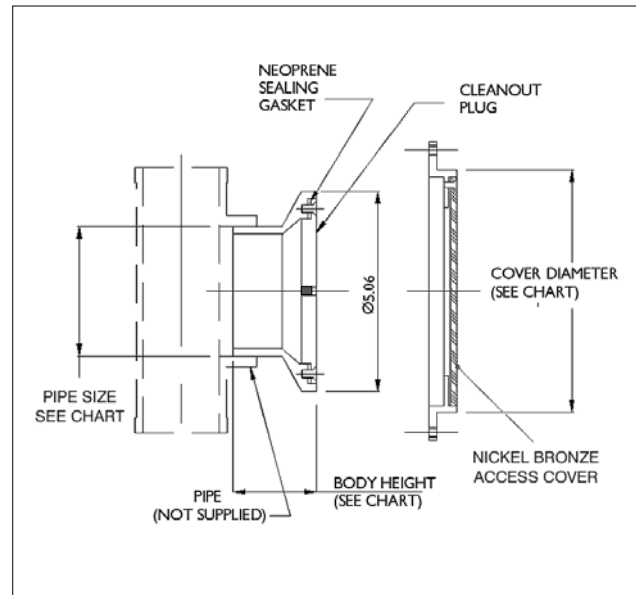

C1450 SERIES LINE CLEANOUT

C1450 SERIES

CLEANOUTS

BODY HEIGHT		
PIPE SIZE	NB/CI	PVC/ABS
2", 3", 4"	2 3/16"	2 5/8"

AVAILABLE FOR 2", 3", 4" PIPE SIZES

C1450 LINE CLEANOUT				
MODEL NUMBER	WT. Lbs	DESCRIPTION	LIST PRICE	ADD FOR NICKEL BRONZE COVER (-1)
C1452,3-1	4.75	2",3" NB body with NB cover	\$190.00	-
C1454-1	5.25	4" NB body with NB cover	\$224.00	-
C1452-4	4.25	2" C.I. body w/ductile iron cover	\$ 49.00	-
C1453-4	4.75	3" C.I. body w/ductile iron cover	\$ 77.00	-
C1454-4	5.25	4" C.I. body w/ductile iron cover	\$106.00	-
C1452,3-30	3.25	2",3" PVC body w/ductile iron cover	\$ 92.00	\$ 99.00
C1454-30	3.50	4" PVC body w/ductile iron cover	\$127.00	\$ 99.00
C1452,3-31	3.25	2",3" ABS body w/ductile iron cover	\$ 92.00	\$ 99.00
C1454-31	3.50	4" ABS body w/ductile iron cover	\$127.00	\$ 99.00

C1450 OPTIONAL VARIATIONS:		
SUFFIX	DESCRIPTION	LIST PRICE
-6	Security screws (TR25 Torx and Pin)	\$ 36.00
-95	Client logo (10 piece Min. order)	P.O.A.

C1450-R SERIES LINE CLEANOUT WITH ROUND NICKEL BRONZE WALL ACCESS PANEL C1450-R SERIES

BODY HEIGHT		
PIPE SIZE	NB/CI	PVC/ABS
2", 3", 4"	2 3/16"	2 5/8"

AVAILABLE FOR 2", 3", 4" PIPE SIZES

C1450-R LINE CLEANOUT WITH ROUND NICKEL BRONZE WALL ACCESS PANEL				
MODEL NUMBER	WT. Lbs	PIPE SIZE	COVER DIAMETER	LIST PRICE
C1452,3-R6-1	10.75	2", 3"	6"	\$231.00
C1454-R6-1	11.25	4"	6"	\$288.00