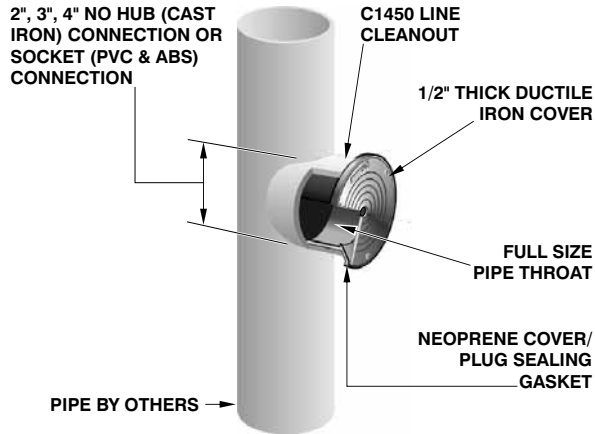

C1450 SERIES LINE CLEANOUT

C1450 SERIES

CLEANOUTS

BODY HEIGHT		
PIPE SIZE	NB/CI	PVC/ABS
2", 3", 4"	2 3/16"	2 5/8"

AVAILABLE FOR 2", 3", 4" PIPE SIZES

C1450 LINE CLEANOUT				
MODEL NUMBER	WT. Lbs	DESCRIPTION	LIST PRICE	ADD FOR NICKEL BRONZE COVER (-1)
C1452,3-1	4.75	2",3" NB body with NB cover	\$190.00	-
C1454-1	5.25	4" NB body with NB cover	\$224.00	-
C1452-4	4.25	2" C.I. body w/ductile iron cover	\$ 49.00	-
C1453-4	4.75	3" C.I. body w/ductile iron cover	\$ 77.00	-
C1454-4	5.25	4" C.I. body w/ductile iron cover	\$106.00	-
C1452,3-30	3.25	2",3" PVC body w/ductile iron cover	\$ 92.00	\$ 99.00
C1454-30	3.50	4" PVC body w/ductile iron cover	\$127.00	\$ 99.00
C1452,3-31	3.25	2",3" ABS body w/ductile iron cover	\$ 92.00	\$ 99.00
C1454-31	3.50	4" ABS body w/ductile iron cover	\$127.00	\$ 99.00

C1450 OPTIONAL VARIATIONS:		
SUFFIX	DESCRIPTION	LIST PRICE
-6	Security screws (TR25 Torx and Pin)	\$ 36.00
-95	Client logo (10 piece Min. order)	P.O.A.

C1450-R SERIES LINE CLEANOUT WITH ROUND NICKEL BRONZE WALL ACCESS PANEL C1450-R SERIES

BODY HEIGHT		
PIPE SIZE	NB/CI	PVC/ABS
2", 3", 4"	2 3/16"	2 5/8"

AVAILABLE FOR 2", 3", 4" PIPE SIZES

C1450-R LINE CLEANOUT WITH ROUND NICKEL BRONZE WALL ACCESS PANEL				
MODEL NUMBER	WT. Lbs	PIPE SIZE	COVER DIAMETER	LIST PRICE
C1452,3-R6-1	10.75	2", 3"	6"	\$231.00
C1454-R6-1	11.25	4"	6"	\$288.00

C1450-R OPTIONAL VARIATIONS:		
SUFFIX	DESCRIPTION	LIST PRICE
-3	Stainless steel access cover	P.O.A.
-6	Security screws (TR25 Torx and Pin)	\$ 36.00
-30	PVC socket connection	No Add
-31	ABS socket connection	No Add