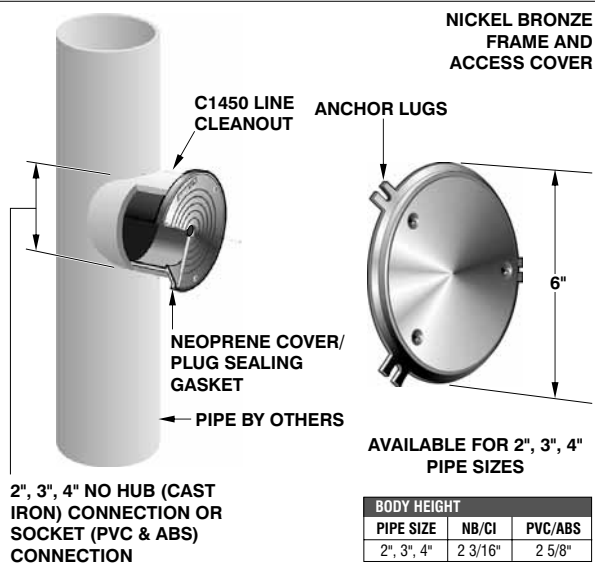

C1450 SERIES LINE CLEANOUT

C1450 SERIES

CLEANOUTS

BODY HEIGHT		
PIPE SIZE	NB/CI	PVC/ABS
2", 3", 4"	2 3/16"	2 5/8"

AVAILABLE FOR 2", 3", 4" PIPE SIZES

C1450 LINE CLEANOUT				
MODEL NUMBER	WT. Lbs	DESCRIPTION	LIST PRICE	ADD FOR NICKEL BRONZE COVER (-1)
C1452,3-1	4.75	2",3" NB body with NB cover	\$190.00	-
C1454-1	5.25	4" NB body with NB cover	\$224.00	-
C1452-4	4.25	2" C.I. body w/ductile iron cover	\$ 49.00	-
C1453-4	4.75	3" C.I. body w/ductile iron cover	\$ 77.00	-
C1454-4	5.25	4" C.I. body w/ductile iron cover	\$106.00	-
C1452,3-30	3.25	2",3" PVC body w/ductile iron cover	\$ 92.00	\$ 99.00
C1454-30	3.50	4" PVC body w/ductile iron cover	\$127.00	\$ 99.00
C1452,3-31	3.25	2",3" ABS body w/ductile iron cover	\$ 92.00	\$ 99.00
C1454-31	3.50	4" ABS body w/ductile iron cover	\$127.00	\$ 99.00

C1450 OPTIONAL VARIATIONS:		
SUFFIX	DESCRIPTION	LIST PRICE
-6	Security screws (TR25 Torx and Pin)	\$ 36.00
-95	Client logo (10 piece Min. order)	P.O.A.

C1450-R SERIES LINE CLEANOUT WITH ROUND NICKEL BRONZE WALL ACCESS PANEL C1450-R SERIES

BODY HEIGHT		
PIPE SIZE	NB/CI	PVC/ABS
2", 3", 4"	2 3/16"	2 5/8"

AVAILABLE FOR 2", 3", 4" PIPE SIZES

C1450-R LINE CLEANOUT WITH ROUND NICKEL BRONZE WALL ACCESS PANEL				
MODEL NUMBER	WT. Lbs	PIPE SIZE	COVER DIAMETER	LIST PRICE
C1452,3-R6-1	10.75	2", 3"	6"	\$231.00
C1454-R6-1	11.25	4"	6"	\$288.00

C1450-R OPTIONAL VARIATIONS:		
SUFFIX	DESCRIPTION	LIST PRICE
-3	Stainless steel access cover	P.O.A.
-6	Security screws (TR25 Torx and Pin)	\$ 36.00
-30	PVC socket connection	No Add
-31	ABS socket connection	No Add