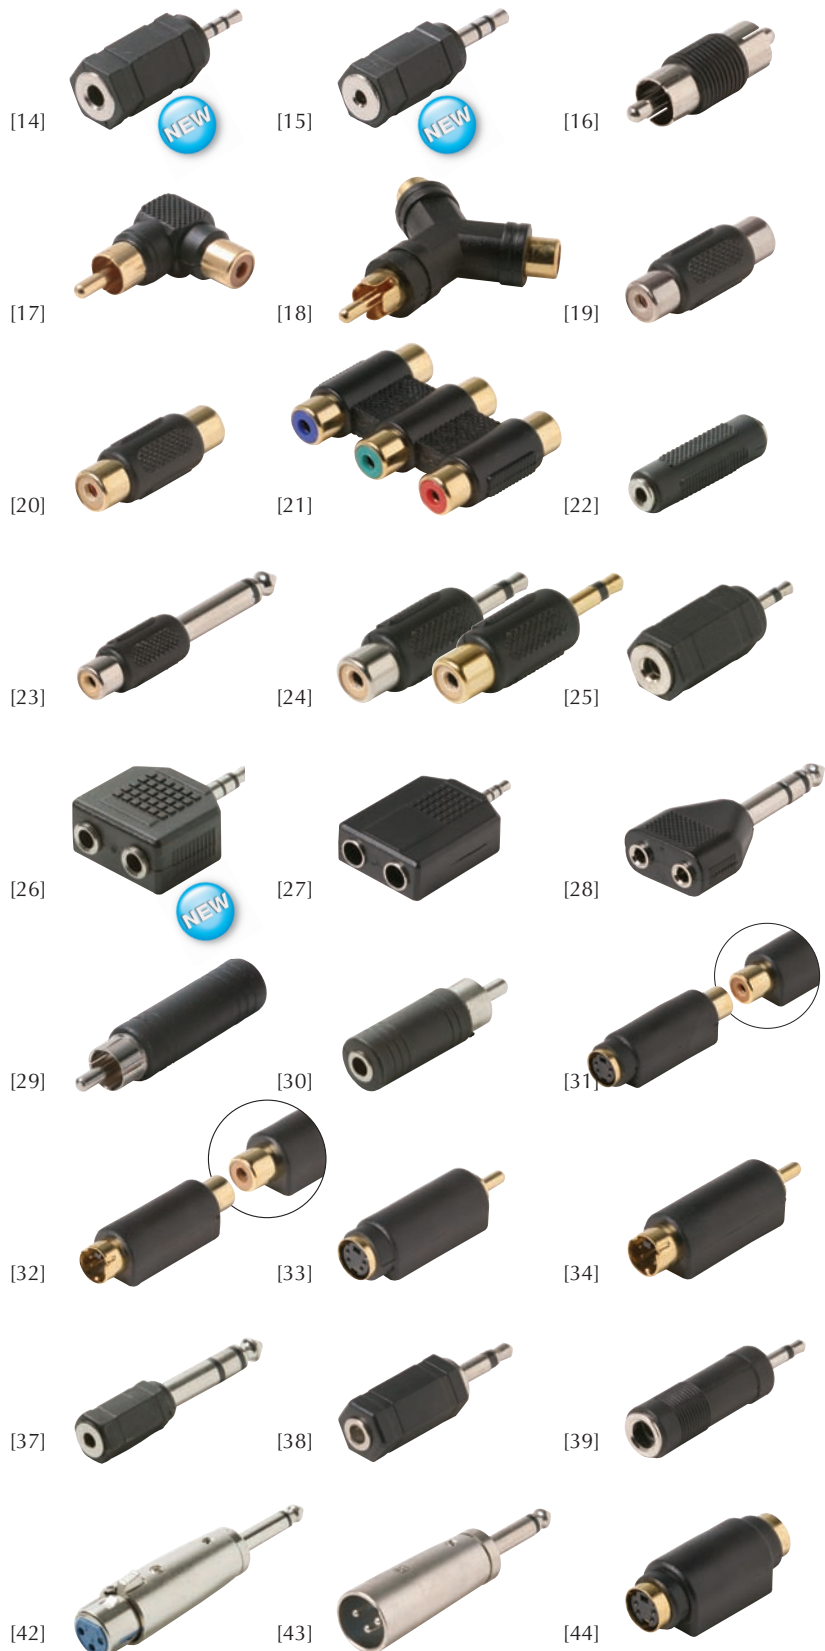

- [14] **251-002** 3.5mm Stereo Jack to 2.5mm Stereo Plug
- [15] **251-004** 2.5mm Stereo Jack to 3.5mm Stereo Plug
- [16] **251-110** RCA Coupler Plug-Plug
- [17] **251-111** RCA Jack to RCA Plug 90° Connector
- [18] **251-113** 2xRCA Jacks to RCA Plug
- [19] **251-115** RCA Coupler Jack-Jack
- [20] **251-116** RCA Coupler Jack-Jack – Gold
- [21] **251-117** RGB RCA Coupler 3 Jacks to 3 Jacks
- [22] **251-118** 3.5mm Stereo Jack to 3.5mm Stereo Jack
- [23] **251-120** RCA Jack to 1/4" Mono Plug
- [24] **251-122** RCA Jack to 3.5mm Mono Plug
- [25] **251-125** 3.5mm Mono Jack to 2.5mm Mono Plug
- [26] **251-130** 2x3.5mm Stereo Jacks to 3.5mm Stereo Plug
- [26] **251-134** 2x3.5mm Stereo Jacks to 2.5mm Stereo Plug
- [27] **251-140** 2x1/4" Stereo Jacks to 3.5mm Stereo Plug
- [28] **251-142** 2x3.5mm Stereo Jacks to 1/4" Stereo Plug
- [29] **251-149** 1/4" Mono Jack to RCA Plug
- [30] **251-150** 3.5mm Mono Jack to RCA Plug
- [31] **251-151** S-Video Jack to RCA Jack
- [32] **251-152** S-Video Plug to RCA Jack
- [33] **251-153** S-Video Jack to RCA Plug
- [34] **251-154** S-Video Plug to RCA Plug
- [35] **251-155** 1/4" Stereo Jack to 3.5mm Stereo Plug
- [36] **251-156** 3.5mm Mono Jack to 1/4" Mono Plug
- [37] **251-160** 3.5mm Stereo Jack to 1/4" Stereo Plug
- [38] **251-165** 3.5mm Stereo Jack to 3.5mm Mono Plug
- [39] **251-175** 1/4" Mono Jack to 3.5mm Mono Plug
- [24] **251-200** RCA Jack to 3.5mm Mono Plug – Gold
- [40] **251-310** 3C XLR Jack to XLR Jack
- [41] **251-320** 3C XLR Plug to XLR Plug
- [42] **251-330** 3C XLR Jack to 1/4" Mono Plug
- [43] **251-340** 3C XLR Plug to 1/4" Mono Plug
- [44] **251-410** 4-Pin Mini-DIN Jack to Jack
- [45] **260-700** Toslink-Toslink Extension Adapter
- [46] **260-710** Toslink to Mini-Plug Adapter