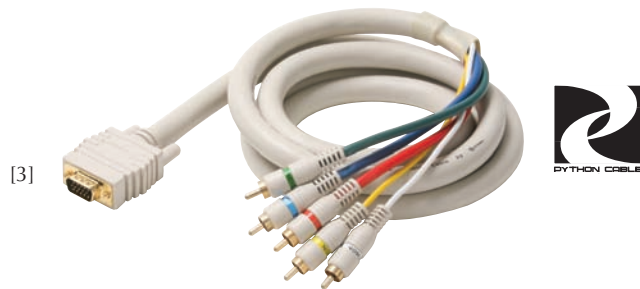

Audio / Video Connectivity Products

Python™ SVGA Component Cables

Python™ SVGA RGB Component Video Cables
Unparalleled Quality and Performance for
High-Definition Video and Audio Equipment
Fully supports RGB high-resolution standards
Precision 75Ω Impedance for Max. Signal Transfer
Bundled Cable Configuration
Ultra-Flex Satin-Ivory Rubber PVC Jacket,
Gold-Plated High-Retention Connectors
Color-Coded – Fully Molded Construction

- [1] [253-406](#) 6' RGB Python™ SVGA to 3 BNC
- [1] [253-412](#) 12' RGB Python™ SVGA to 3 BNC
- [1] [253-425](#) 25' RGB Python™ SVGA to 3 BNC
- [2] [253-506](#) 6' RGB Python™ SVGA to 3 RCA
- [2] [253-512](#) 12' RGB Python™ SVGA to 3 RCA
- [2] [253-525](#) 25' RGB Python™ SVGA to 3 RCA
- [2] [253-550](#) 50' RGB Python™ SVGA to 3 RCA
- [3] [253-606](#) 6' RGB H/V Python™ SVGA to 5 RCA
- [3] [253-612](#) 12' RGB H/V Python™ SVGA to 5 RCA
- [3] [253-625](#) 25' RGB H/V Python™ SVGA to 5 RCA
- [4] [253-806](#) 6' RGB H/V Python™ SVGA to 5 BNC
- [4] [253-812](#) 12' RGB H/V Python™ SVGA to 5 BNC
- [4] [253-825](#) 25' RGB H/V Python™ SVGA to 5 BNC

Colors Available **IV**