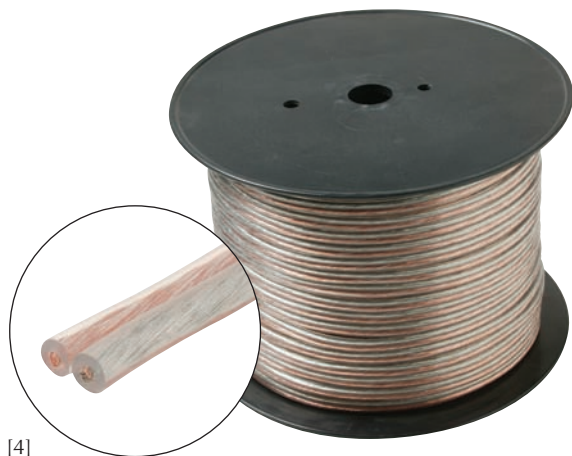

Audio / Video Connectivity Products

Professional Grade Audio Cable

Professional-Grade Audio Cable for Exceptional Performance
Ideal for Digital/Analog Speaker and Home Theater Systems
Multiconductor cable reduces need to pull multiple wires
Superior Quality Stranded Copper Conductors
High-Strand-Count Wire for Excellent Audio Signal Transfer
Color-Coded Flame Retardant PVC Insulation
UL or ETL Listed – NEC Type CL3 – Supplied in Pull-Boxes

[1] **255-932** 500' 16-2 Professional-Grade Audio Cable

Colors Available **BL** **WH**

[2] **255-934** 500' 16-4 Professional-Grade Audio Cable

Colors Available **PK** **WH**

[1] **255-936** 500' 18-2 Professional-Grade Audio Cable

[2] **255-938** 500' 18-4 Professional-Grade Audio Cable

Colors Available **WH**

[1]

Python™ Speaker Cable

Ultra-Flexible High-Definition Speaker Cable
Exceptional Performance, Sound Quality for
Professional Speaker and Audio Connections
Delivers rich, realistic sound in long runs
Dense, Finely Stranded Parallel Rope-Lay
10 and 12 Gauge Wire, High Twist Count
Clear PVC Jacket – Blue Polarity Stripe

[3] **255-410** 500' 10 Gauge Python™ Speaker Cable

[3] **255-413** 500' 12 Gauge Python™ Speaker Cable

[4] **255-510** 100' 10 Gauge Python™ Speaker Cable

[4] **255-513** 100' 12 Gauge Python™ Speaker Cable

Colors Available **CL**

[2]

[4]

[3]