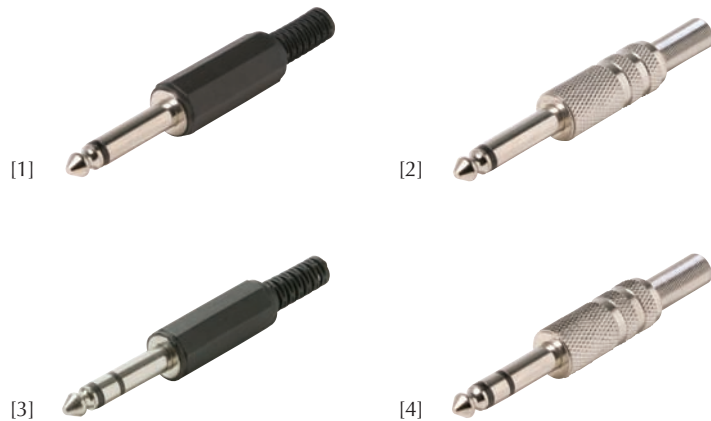

Python™ DVI-D
Digital Interface Cables
C28

C

QUICK - FIND
Guide to Product

Audio / Video Connectivity Products

Audio Phone Plugs

Integral Strain Relief
Solder Terminals – Metal-Threaded Inserts

- [1] **250-100** 1/4" Mono Plug Plastic Handle
- [2] **250-105** 1/4" Mono Plug Metal Handle
- [3] **250-110** 1/4" Stereo Plug Plastic Handle
- [4] **250-115** 1/4" Stereo Plug Metal Handle
- [5] **250-125** 3.5mm Mono Plug Plastic Handle
- [6] **250-135** 3.5mm Stereo Plug Plastic Handle
- [7] **250-145** 3.5mm Mono Plug Metal Handle
- [8] **250-150** 3.5mm Stereo Plug Metal Handle
- [5] **250-165** 2.5mm Mono Plug Plastic Handle
- [6] **250-167** 2.5mm Stereo Plug Plastic Handle

Audio Phone Jacks

Integral Strain Relief
Solder Terminals – Metal-Threaded Inserts

- [9] **250-501** 1/4" Mono Jack Open – Panel
- [9] **250-502** 1/4" Mono Jack Closed – Panel
- [9] **250-503** 1/4" Stereo Jack Open – Panel
- [9] **250-504** 1/4" Stereo Jack Closed – Panel
- [10] **250-510** 1/4" Mono Jack Plastic Handle
- [11] **250-515** 1/4" Mono Jack Metal Handle
- [10] **250-520** 1/4" Stereo Jack Plastic Handle
- [11] **250-525** 1/4" Stereo Jack Metal Handle
- [12] **250-530** 3.5mm Mono Jack Open – Panel
- [12] **250-535** 3.5mm Stereo Jack Open – Panel
- [13] **250-540** 3.5mm Mono Jack Plastic Handle
- [13] **250-550** 3.5mm Stereo Jack Plastic Handle
- [14] **250-555** 3.5mm Stereo Jack Metal Handle