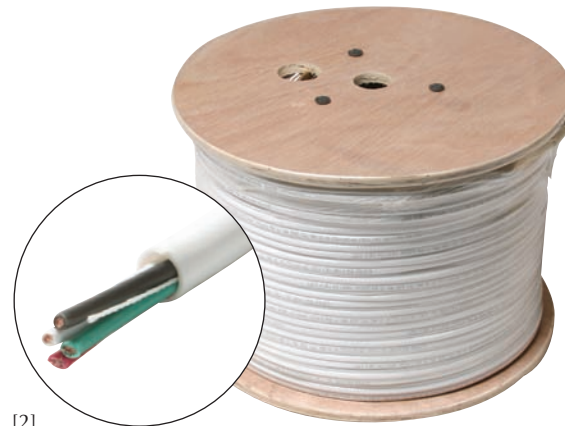

Audio / Video Connectivity Products

Professional Grade Audio Cable

Professional-Grade Audio Cable for Exceptional Performance
Ideal for Digital/Analog Speaker and Home Theater Systems
Multiconductor cable reduces need to pull multiple wires
Superior Quality Stranded Copper Conductors
High-Strand-Count Wire for Excellent Audio Signal Transfer
Color-Coded Flame Retardant PVC Insulation
UL or ETL Listed – NEC Type CL3 – Supplied in Pull-Boxes

[1] **255-932** 500' 16-2 Professional-Grade Audio Cable

Colors Available **BL** **WH**

[2] **255-934** 500' 16-4 Professional-Grade Audio Cable

Colors Available **PK** **WH**

[1] **255-936** 500' 18-2 Professional-Grade Audio Cable

[2] **255-938** 500' 18-4 Professional-Grade Audio Cable

Colors Available **WH**

[1]

Python™ Speaker Cable

Ultra-Flexible High-Definition Speaker Cable
Exceptional Performance, Sound Quality for
Professional Speaker and Audio Connections
Delivers rich, realistic sound in long runs
Dense, Finely Stranded Parallel Rope-Lay
10 and 12 Gauge Wire, High Twist Count
Clear PVC Jacket – Blue Polarity Stripe

[3] **255-410** 500' 10 Gauge Python™ Speaker Cable

[3] **255-413** 500' 12 Gauge Python™ Speaker Cable

[4] **255-510** 100' 10 Gauge Python™ Speaker Cable

[4] **255-513** 100' 12 Gauge Python™ Speaker Cable

Colors Available **CL**

[2]

[4]

[3]