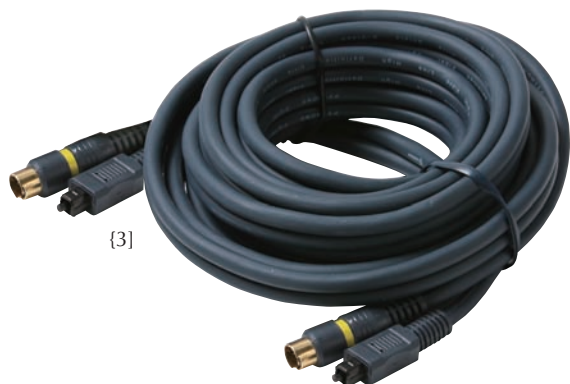

Audio / Video Connectivity Products

Optical S-Video Patch Cords

High-Grade S-Video Optical Patch Cords
Blue OD Flexible PVC Jacket
Fully Molded Construction
Gold-Plated RCA and S-Video Connectors

- [3] **253-003** 3' S-Video Toslink Cable
- [3] **253-006** 6' S-Video Toslink Cable
- [3] **253-012** 12' S-Video Toslink Cable

Colors Available **BL**

[3]

S-Video Y-Cables

Low-Loss Fully Shielded S-Video Cables
Applications include home theater, DSS receivers, VCRs,
DVRs/PVRs, camcorders and DVD players
Fully-Molded – Flexible Black PVC Jacket

- [4] **255-212** 6' S-Video Y-Cable – Gold-Plated
  4C Mini-DIN Plug to 2 RCA Plugs
- [4] **255-213** 12' S-Video Y-Cable – Gold-Plated
  4C Mini-DIN Plug to 2 RCA Plugs