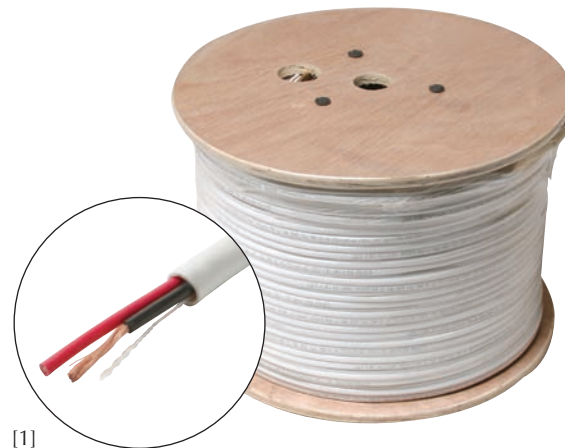

Audio / Video Connectivity Products

Professional Grade Audio Cable

Professional-Grade Audio Cable for Exceptional Performance
Ideal for Digital/Analog Speaker and Home Theater Systems
Multiconductor cable reduces need to pull multiple wires
Superior Quality Stranded Copper Conductors
High-Strand-Count Wire for Excellent Audio Signal Transfer
Color-Coded Flame Retardant PVC Insulation
UL or ETL Listed – NEC Type CL3 – Supplied in Pull-Boxes

[1] **255-932** 500' 16-2 Professional-Grade Audio Cable

Colors Available **BL** **WH**

[2] **255-934** 500' 16-4 Professional-Grade Audio Cable

Colors Available **PK** **WH**

[1] **255-936** 500' 18-2 Professional-Grade Audio Cable

[2] **255-938** 500' 18-4 Professional-Grade Audio Cable

Colors Available **WH**

[1]

Python™ Speaker Cable

Ultra-Flexible High-Definition Speaker Cable
Exceptional Performance, Sound Quality for
Professional Speaker and Audio Connections
Delivers rich, realistic sound in long runs
Dense, Finely Stranded Parallel Rope-Lay
10 and 12 Gauge Wire, High Twist Count
Clear PVC Jacket – Blue Polarity Stripe

[3] **255-410** 500' 10 Gauge Python™ Speaker Cable

[3] **255-413** 500' 12 Gauge Python™ Speaker Cable

[4] **255-510** 100' 10 Gauge Python™ Speaker Cable

[4] **255-513** 100' 12 Gauge Python™ Speaker Cable

Colors Available **CL**