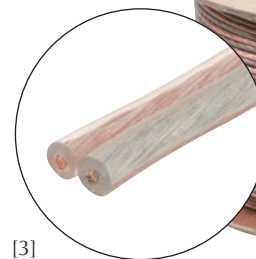

Audio / Video Connectivity Products

Professional Grade Audio Cable

Professional-Grade Audio Cable for Exceptional Performance
Ideal for Digital/Analog Speaker and Home Theater Systems
Multiconductor cable reduces need to pull multiple wires
Superior Quality Stranded Copper Conductors
High-Strand-Count Wire for Excellent Audio Signal Transfer
Color-Coded Flame Retardant PVC Insulation
UL or ETL Listed – NEC Type CL3 – Supplied in Pull-Boxes

[1] **255-932** 500' 16-2 Professional-Grade Audio Cable

Colors Available **BL** **WH**

[2] **255-934** 500' 16-4 Professional-Grade Audio Cable

Colors Available **PK** **WH**

[1] **255-936** 500' 18-2 Professional-Grade Audio Cable

[2] **255-938** 500' 18-4 Professional-Grade Audio Cable

Colors Available **WH**

[1]

Python™ Speaker Cable

Ultra-Flexible High-Definition Speaker Cable
Exceptional Performance, Sound Quality for
Professional Speaker and Audio Connections
Delivers rich, realistic sound in long runs
Dense, Finely Stranded Parallel Rope-Lay
10 and 12 Gauge Wire, High Twist Count
Clear PVC Jacket – Blue Polarity Stripe

[3] **255-410** 500' 10 Gauge Python™ Speaker Cable

[3] **255-413** 500' 12 Gauge Python™ Speaker Cable

[4] **255-510** 100' 10 Gauge Python™ Speaker Cable

[4] **255-513** 100' 12 Gauge Python™ Speaker Cable

Colors Available **CL**

[2]

[4]

[3]