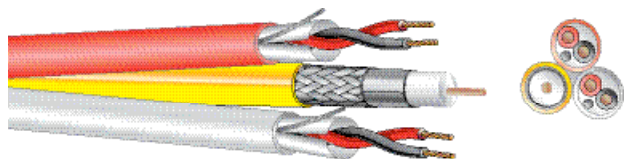

Catalog No.	Cable Types	Application	Connectors	NEC Type	Nom. Jacket O.D. & Color
LSAV	1- MiniMax SDI Coaxial Cable	Video	CN-CSRCA-25	CM	.316 "
	2- 1 Pair 22 AWG Shielded Cables	Audio	19-1207- Red 19-1268-Black		Unjacketed Lickity Split Bondled Cable
LS25AV	1- MiniMax SDI Plenum Coaxial Cable	Video	CN-CSRCA-25	CMP	.300"
	2- 1 Pair 22 AWG Shielded Cables- Plenum	Audio	19-1207- Red 19-1268-Black		Unjacketed Lickity Split Bondled Cable

Cable Types	Conductor Colors	Jacket Colors
Video Minimax SDI	--	Yellow
Audio Pair 1	1. Black, 2. Red	White
Audio Pair 2	1. Black, 2. Red	Red