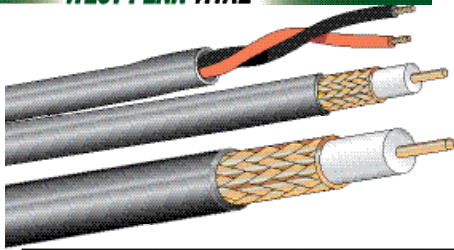

# Coaxial Cables

**WEST PENN WIRE**

**CCTV/ Security Video**  
RG6/U Type

## Applications:

- CCTV
- Security Baseband Video

Standard spool size 1000ft.

Catalog No.	NEC Type	Conductor Type & Nom. D.C.R	Insulation Type & Thickness Inches	Shielding & % Coverage	Jacket Type	Nom. O.D. Inches	Nom. Capacitance	Nom. VP	Nom. Imp. Ω	Jacket Color
806	CM	18 AWG (Solid) BC 6.5 Ω/M'	Gas Injected PE † .180	Bare Copper Braid 95%	PVC	.270	16.2 pf/ft	82%	75Ω	Black
						Connectors 75Ω 3 Pc. BNC - CN-BM73-5 75Ω Compression BNC - CN-CSBNC-6				
806R NEW	CMR	18 AWG (Solid) BC 6.5 Ω/M'	Gas Injected PE †with Tape Barrier .180	Bare Copper Braid 95%	PVC	.270	16.2 pf/ft	82%	75Ω	Black
						Connectors 75Ω 3 Pc. BNC - CN-BM73-5 75Ω Compression BNC - CN-CSBNC-6				
2806B	CM	18 AWG (Solid) BC 6.5 Ω/M'	Gas Injected PE † .180	Bare Copper Braid 95%	PVC	.280 x .580	16.2 pf/ft	82%	75Ω	Black
Siamese Construction This cable contains 1 coax unit plus 1 pair 16 Awg. Stranded Unshielded						Connectors 3 Pc. BNC - CN-BM73-5 75Ω Compression BNC - CN-CSBNC-6				
AQC806 Aquaseal Indoor/ Outdoor	CM CL2	18 AWG (Solid) BC 6.5 Ω/M''	Gas Injected PE † .180	Bare Copper Braid 95% Aquaseal Tape	Sunlight Resistant PVC	.280	16.2 pf/ft	82%	75Ω	Black
						Connectors 75Ω 3 Pc. BNC - CN-BM73-5 75Ω Compression BNC - CN-CSBNC-6				
AQC2806 Aquaseal	CM CL2	18 AWG (Solid) BC 6.5 Ω/M'	Gas Injected PE † .180	B.C Braid 95% Aquaseal Tape	Sunlight Resistant PVC	.280 x .580	16.2 pf/ft	82%	75Ω	Black
Siamese Construction This cable contains 1 coax unit plus 1 pair 16 Awg. Stranded Unshielded Aquaseal Tape						Connectors 75Ω 3 Pc. BNC - CN-BM73-5 75Ω Compression BNC - CN-CSBNC-6				

### Notes:

Standard Spool size 1000ft, spools are one piece, but lengths may vary +/- 10%  
† Gas Injected Polyethylene  
100% Sweep Tested