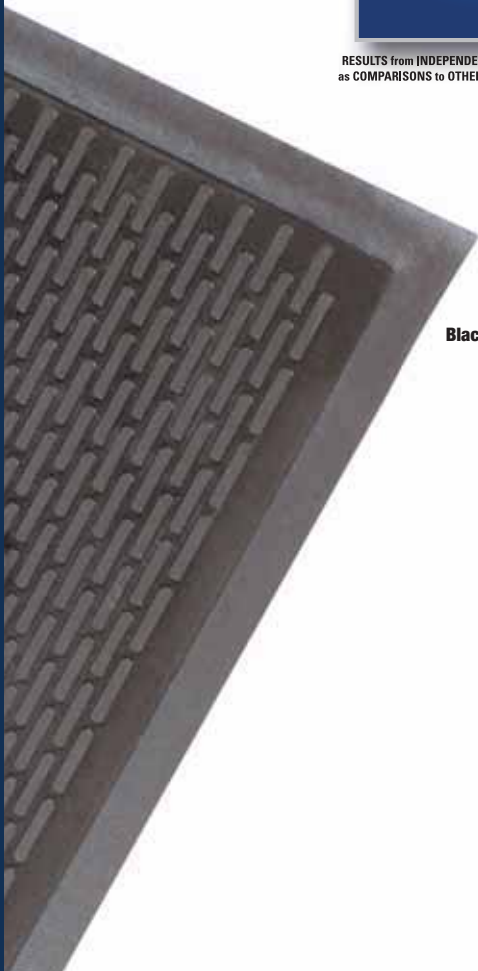

Black

SOIL GUARD™	#340	#350 w/Grit
Stock Sizes	3' x 5'	3' x 5'
Weight (lbs.)	27	30

Shipping Location: Superior Manufacturing Group - Chicago, IL 60638