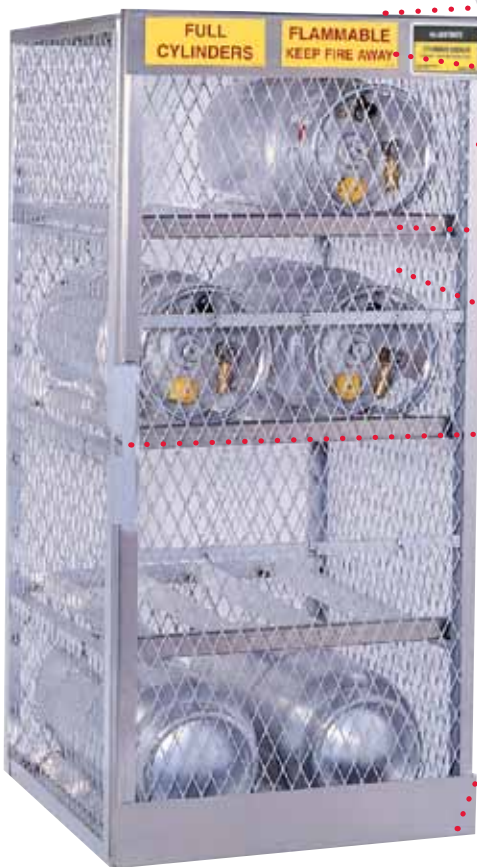

# Cylinder Lockers FOR COMPRESSED GAS

Storage Security

*Non-rusting, durable and secure storage for LPG and compressed gas cylinders.*

- Weather-resistant, all-welded aluminum construction stands up to abusive outdoor elements – won't rust, discolor or corrode.
- Unique slanted roof design sheds rain and ice.
- Quick-look, wire mesh sides prevent dangerous build-up of flammable gases.
- 66% lighter than steel for easy placement and handling.
- Heavy-gauge aluminum construction is 20% heavier than similar models – the heaviest gauge aluminum locker available. Extruded frame adds exceptional strength.
- Four labels included: (2 warning, 2 identification).
- Ships fully assembled – saves set-up time.

23003

Sloped roof design sheds water and ice. Solid top reinforces stability.

Comes complete with warning and full/empty cylinder labels.

Extruded .125" (3mm) thick, heavy aluminum framework provides superior strength.

Easy-to-use rack positions cylinders securely and stores 20 and 33 lb. (9 and 15 kg.) cylinders.

Heavy, expanded, .065" (1.65mm) thick aluminum mesh panels and all-welded construction resist abusive outdoor elements – won't rust or discolor.

A pre-drilled hole at each corner accepts 1/2" (12.7mm) anchor bolts for maximum security and stability.

Cylinders stay clear of ground with heavy-duty bottom rack on horizontal locker or strong floor plate on vertical storage locker.