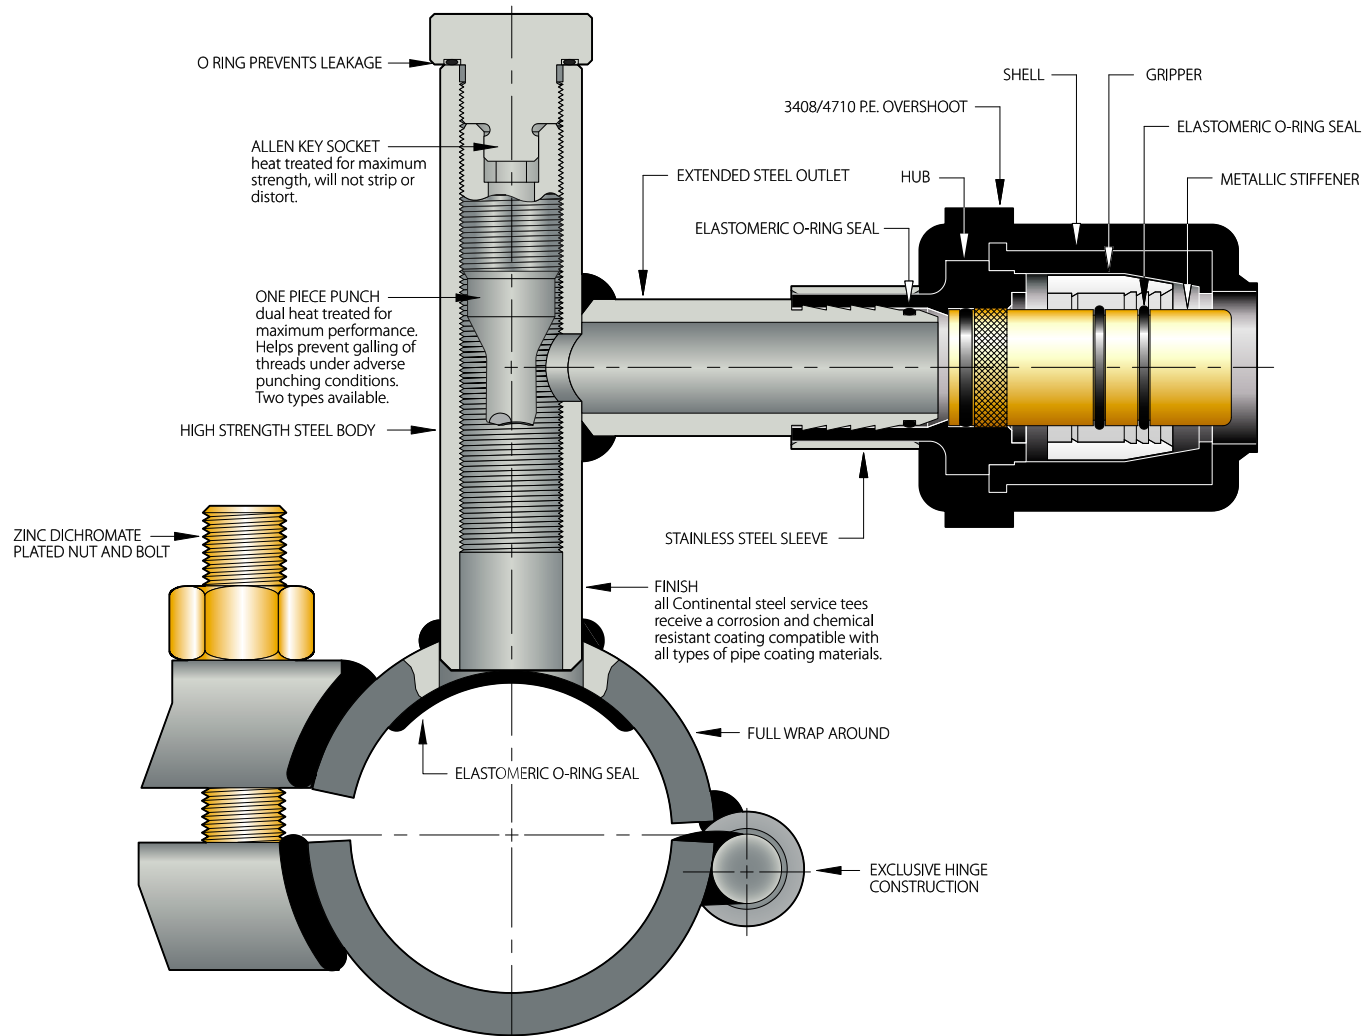

# TRANSITION SADDLE PUNCH TEES

## CON-STAB ID SEAL® STEEL SERVICE SADDLE PUNCH TEES WITH SEAL PLUG CAP

The Most Foolproof, Versatile, Economical Punch Tee Available!

➤ SAME GREAT FEATURES FOUND ON THE SEAL PLUG CAP STYLE PUNCH TEES (SEE PAGE 18)

**PLUS** THE SADDLE PROVIDES;

- RUGGED ALL STEEL CONSTRUCTION
- FULL WRAP AROUND
- ELASTOMERIC O-RING SEAL
- EXCLUSIVE HINGE CONSTRUCTION
- USES SINGLE ZINC DICHROMATE PLATED NUT AND BOLT

NOTE: STANDARD SADDLES TEES ARE FURNISHED WITH OUTLET PERPENDICULAR TO THE MAIN. CONTACT CONTINENTAL FOR OUTLETS PARALLEL TO THE MAIN.