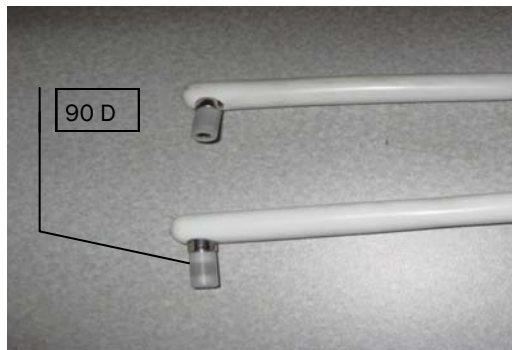

1909 The Kerotest of Time 2009

ELECTROFUSION CONTROL BOX—ACCESSORIES

CONNECTOR TIPS

DESCRIPTION	PART Number
Connector TIPS for INNOGAZ 4.0 MM (TWIST)	88379991
Connector TIPS for INNOGAZ 4.0 MM (PIN)	88280545
Connector TIPS for CENTRAL 4.7 MM (TWIST)	88367289
Connector TIPS for CENTRAL 4.7 MM (PIN)	88280247
Connector TIPS for CENTRAL 3.0 MM (TWIST)	88367271
Connector TIPS for CENTRAL 3.0 MM (PIN)	88280249

CONNECTOR TIPS

DESCRIPTION	PART Number
Connector TIPS for INNOGAZ 4.0 MM 90 DEGREE	88419040
Connector TIPS for CENTRAL 4.0 MM 90 DEGREE	88419047

PLUG ADAPTER

DESCRIPTION	PART Number
15 / 30 AMP ADAPTER	88412556