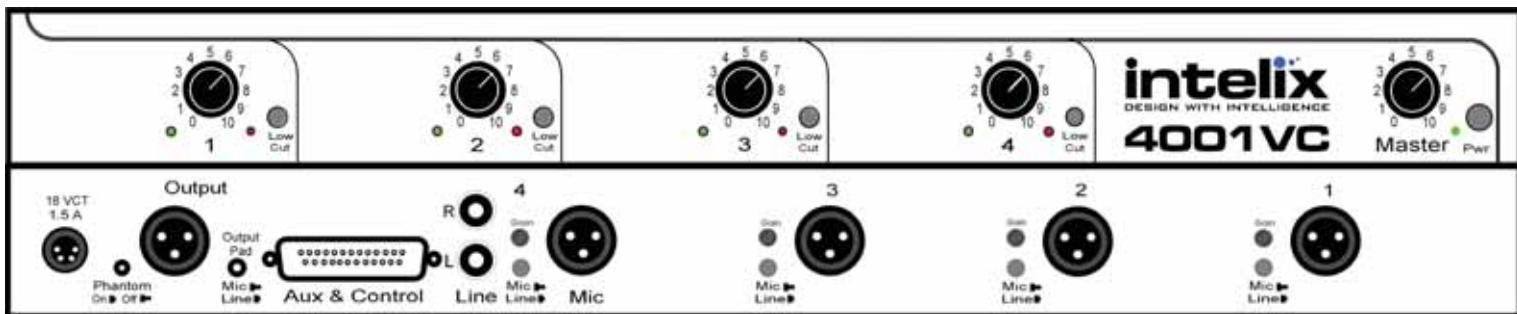

4001VC
4 input x 1 output mic/line mixer

The Intelix 4001VC is an ideal mic/line mixer for boardroom, house of worship, education, and government applications.

The 4001VC features manual volume ducking, phantom power, a stereo line level input, a low cut filter, and remote volume control. In addition, voltage controlled attenuators

offer flexible level control and won't "click" or "pop" after years of heavy use.

The 4001VC's volume and mixing functions may be controlled remotely using a 10 kOhm potentiometer.

The Intelix 8001VCX is an ideal mic/line mixer for boardroom, house of worship, education, and government applications.

8001VCX
8 input x 1 output mic/line mixer

The 8001VCX features manual volume ducking, phantom power, a stereo line level input, a low cut filter, remote volume control, individual channel signal present and clip LED's, master output VU metering, APHEX Aural Exciters, and an insert patch or direct out for all channels. In addition, voltage controlled attenuators offer flexible level control and won't "click" or "pop" after years of heavy use.

The 8001VCX's volume and mixing functions may be controlled remotely using a 10 kOhm potentiometer.