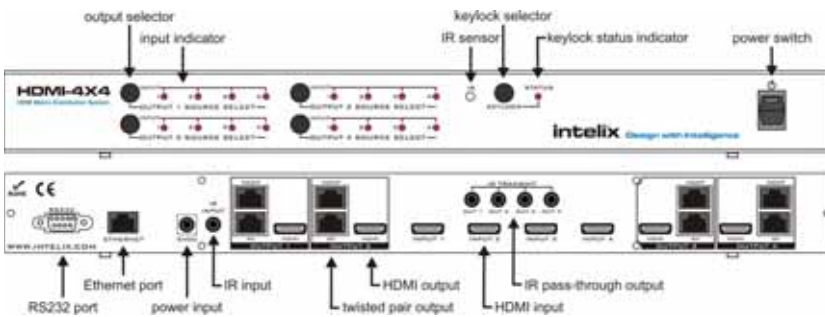

DIGI-HDMI-4X4

4x4 HDMI with twisted pair matrix

The Intelix DIGI-HDMI-4X4 matrix distribution system switches four HDMI inputs to four HDMI outputs and four twisted pair outputs.

- ▶ four HDMI inputs
- ▶ four HDMI outputs and four twisted pair balun outputs
- ▶ 1080i and 1080p compatible
- ▶ HDMI 1.3b compliant
- ▶ front panel, Ethernet, RS232 and IR control
- ▶ includes wireless remote
- ▶ distributes four IR signals from remote destinations to local IR sources
- ▶ remote distribution up to 150 feet with twisted pair receivers

Part Number: **DIGI-HDMI-4X4**

Compatible Receive Balun: **DIGI-HDMI-HR-R**

Compatible Receive Balun: **DIGI-HDMI-IR-R**

DIGI-HDMI-4X2

4x2 HDMI with twisted pair matrix

The Intelix DIGI-HDMI-4X2 matrix distribution system switches four HDMI inputs to two HDMI outputs and two twisted pair outputs.

- ▶ four HDMI inputs
- ▶ two HDMI outputs and two twisted pair balun outputs
- ▶ 1080i and 1080p compatible
- ▶ HDMI 1.3b compliant
- ▶ front panel, Ethernet, RS232 and IR control
- ▶ includes wireless remote
- ▶ distributes four IR signals from remote destinations to local IR sources
- ▶ remote distribution up to 150 feet with twisted pair receivers