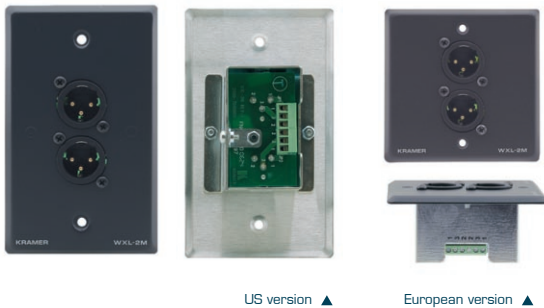

WXL-2F

Passive Wall Plate - Dual XLR (F+F)

XLR Passive Wall Plate

FEATURES

- Front Panel Connections - 2 XLR (F).
- Rear Panel Connections - 6-pole terminal block.
- Dimensions - 6.9cm x 4.08cm x 11.43cm (2.72" x 1.61" x 4.5") W, D, H (US); 8.6cm x 4.08cm x 8.60cm (3.39" x 1.61" x 3.39") or 8.0cm x 4.08cm x 8.0cm (3.15" x 1.61" x 3.15") W, D, H (EU).
- Wall Plate Size - 1 gang EU/US.

WXL-2M

Passive Wall Plate - Dual XLR (M+M)

XLR Passive Wall Plate

FEATURES

- Front Panel Connections - 2 XLR (M).
- Rear Panel Connections - 6-pole terminal block.
- Dimensions - 6.9cm x 4.08cm x 11.43cm (2.72" x 1.61" x 4.5") W, D, H (US); 8.6cm x 4.08cm x 8.60cm (3.39" x 1.61" x 3.39") or 8.0cm x 4.08cm x 8.0cm (3.15" x 1.61" x 3.15") W, D, H (EU).
- Wall Plate Size - 1 gang EU/US.

WXL-1FM

Passive Wall Plate - Dual XLR (F+M)

XLR Passive Wall Plate

FEATURES

- Front Panel Connections - XLR (F) & XLR (M).
- Rear Panel Connections - 6-pole terminal block.
- Dimensions - 6.9cm x 4.08cm x 11.43cm (2.72" x 1.61" x 4.5") W, D, H (US); 8.6cm x 4.08cm x 8.60cm (3.39" x 1.61" x 3.39") or 8.0cm x 4.08cm x 8.0cm (3.15" x 1.61" x 3.15") W, D, H (EU).
- Wall Plate Size - 1 gang EU/US.

WAV-6UBA

Passive Wall Plate - 15-pin HD, 3.5mm Stereo Audio, USB & 3 RCA

Computer Graphics, USB, Composite Video & Stereo Audio Passive Wall Plate

FEATURES

- Front Panel Connections - 15-pin HD (F), USB-B (F), 3.5mm (F), & 3 RCA (F).
- Rear Panel Connections - 15-pin HD (F), USB-A cable (F), 3.5mm (F), & 3 RCA (F).
- Dimensions - 11.4cm x 3.4cm x 6.9cm (4.49" x 1.34" x 2.71") W, D, H (US); 8.6cm x 3.4cm x 8.6cm (3.39" x 1.34" x 3.39") or 8cm x 3.4cm x 8cm (3.15" x 1.34" x 3.15") W, D, H (EU).
- Wall Plate Size - 1 gang EU/US.