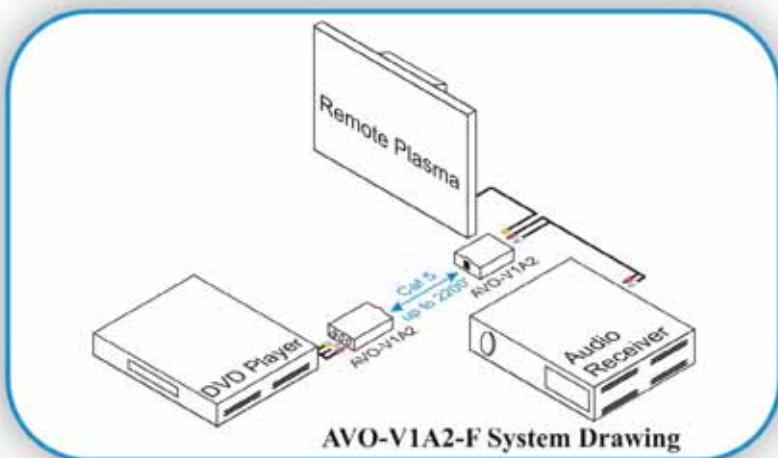

AVO-SVA2-F System Drawing

AVO-SVA2-F

S-video & stereo audio over Cat 5 balun

The Intelix AVO-SVA2-F transmits S-video and stereo audio up to 1,000 feet over standard twisted pair cable.

- ▶ S-video and stereo audio up to 1,000 feet
- ▶ 20 Hz to 20 kHz high-fidelity audio
- ▶ 4-pin S-video (video) and RCA (audio) connectors
- ▶ compatible with the AVO-SVA2-WP-F wallplate balun
- ▶ 4.3" x 2.5" x 1.0"

Part Number: **AVO-SVA2-F**

AVO-V2A2-F

Dual composite video & stereo audio balun

The Intelix AVO-V2A2-F transmits dual composite video and stereo audio up to 2,200 feet over standard twisted pair cable.

- ▶ dual composite video and stereo audio up to 2,200 feet
- ▶ 20 Hz to 20 kHz high-fidelity audio
- ▶ four gold-plated RCA connectors
- ▶ compatible with the AVO-V2A2-WP-F wallplate balun
- ▶ 4.3" x 2.5" x 1.0"

Part Number: **AVO-V2A2-F**

AVO-V2A2-F System Drawing

AVO-V1A2-F System Drawing

AVO-V1A2-F

Composite video & stereo audio over Cat 5 balun

The Intelix AVO-V1A2-F transmits composite video and stereo audio up to 2,200 feet over standard twisted pair cable.

- ▶ composite video and stereo audio up to 2,200 feet
- ▶ 20 Hz to 20 kHz high-fidelity audio
- ▶ BNC (video) and RCA (audio) connectors
- ▶ compatible with the AVO-V1A2-WP-F wallplate balun
- ▶ compact design
- ▶ 4.3" x 2.5" x 1.0"