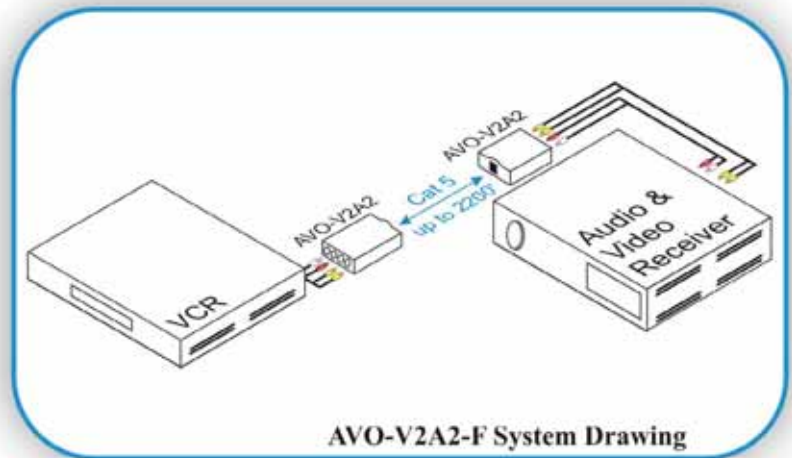

AVO-SVA2-F System Drawing

AVO-SVA2-F

S-video & stereo audio over Cat 5 balun

The Intelix AVO-SVA2-F transmits S-video and stereo audio up to 1,000 feet over standard twisted pair cable.

- ▶ S-video and stereo audio up to 1,000 feet
- ▶ 20 Hz to 20 kHz high-fidelity audio
- ▶ 4-pin S-video (video) and RCA (audio) connectors
- ▶ compatible with the AVO-SVA2-WP-F wallplate balun
- ▶ 4.3" x 2.5" x 1.0"

Part Number: **AVO-SVA2-F**

AVO-V2A2-F

Dual composite video & stereo audio balun

The Intelix AVO-V2A2-F transmits dual composite video and stereo audio up to 2,200 feet over standard twisted pair cable.

- ▶ dual composite video and stereo audio up to 2,200 feet
- ▶ 20 Hz to 20 kHz high-fidelity audio
- ▶ four gold-plated RCA connectors
- ▶ compatible with the AVO-V2A2-WP-F wallplate balun
- ▶ 4.3" x 2.5" x 1.0"

Part Number: **AVO-V2A2-F**

AVO-V2A2-F System Drawing

AVO-V1A2-F System Drawing

AVO-V1A2-F

Composite video & stereo audio over Cat 5 balun

The Intelix AVO-V1A2-F transmits composite video and stereo audio up to 2,200 feet over standard twisted pair cable.

- ▶ composite video and stereo audio up to 2,200 feet
- ▶ 20 Hz to 20 kHz high-fidelity audio
- ▶ BNC (video) and RCA (audio) connectors
- ▶ compatible with the AVO-V1A2-WP-F wallplate balun
- ▶ compact design
- ▶ 4.3" x 2.5" x 1.0"