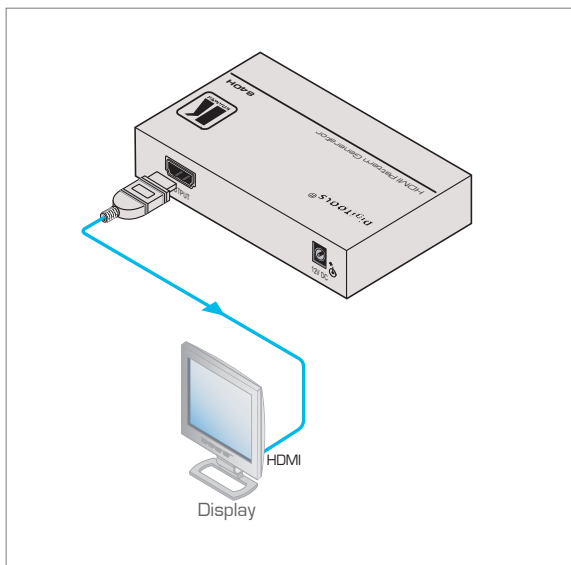

# 840H (840HDMI\*)

## HDMI Pattern Generator

The **840H** is a high-performance HDMI video test pattern generator. It displays 32 preset patterns at 11 popular computer and HDMI video resolutions including several unique patterns incorporating motion.

### FEATURES

- Patterns - 32.
- Output - SVGA (800x600), XGA (1024x768), SXGA (1280x1024), 1400x1050, 852x480, 1280x720, 1366x768, 720x480, 1920x1080, 1920x540, and 1440x900 (selectable), all at 60Hz.
- Compact DigiTOOLS® - 3 units can be rack mounted side-by-side in a 1U rack space with the optional RK-3T rack adapter.

### TECHNICAL SPECIFICATIONS

OUTPUT:	1 HDMI connector.
RESOLUTIONS:	SVGA (800x600), XGA (1024x768), SXGA (1280x1024), 1400x1050, 852x480, 1280x720, 1366x768, 1440x900, 720x480, 1920x1080, and 1920x540. All resolutions at 60Hz.
CONTROLS:	Buttons: PATTERN+, PATTERN-, 1400x1050, SXGA, XGA, SVGA, Wide (On).
POWER SOURCE:	12V DC, 150mA.
DIMENSIONS:	12cm x 7.5cm x 2.5cm (4.7" x 0.98" x 2.95") W, D, H.
WEIGHT:	0.3kg (0.66lbs) approx.
ACCESSORIES:	Power supply, mounting bracket.
OPTIONS:	RK-3T 19" rack adapter.