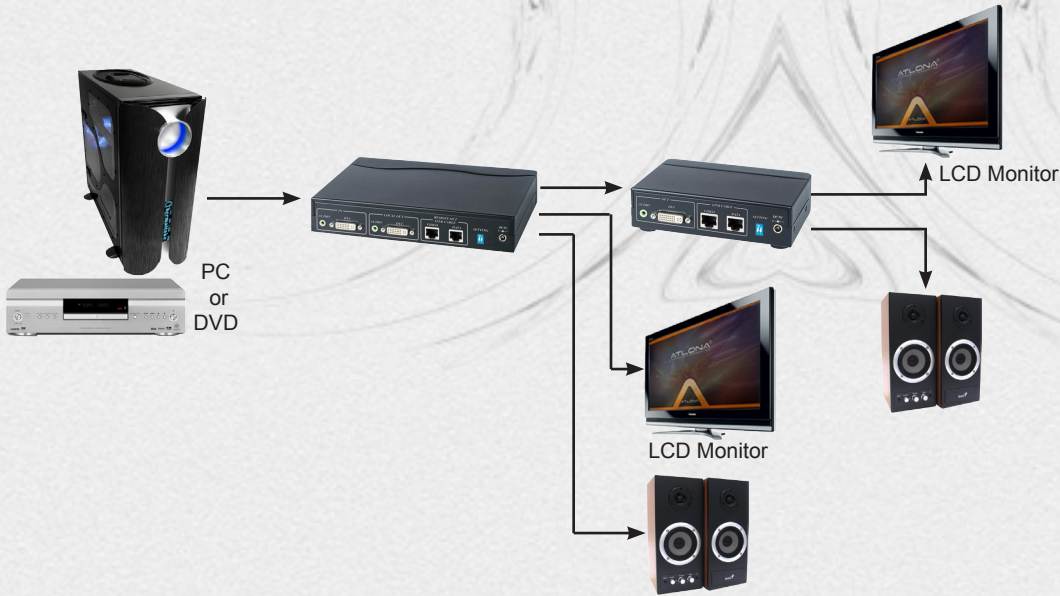

ATLONA DVI WITH ANALOG AUDIO CAT5 EXTENDER WITH LOOP OUT 165FT

Connection Diagram: