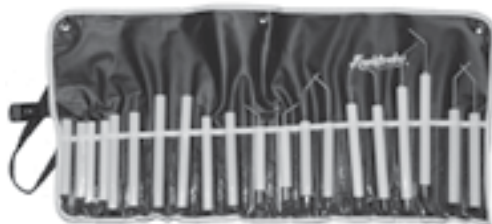

**Part Number:** 40277

**Description:** "MECHANIC" electrode roll-up kit

**Packaging:** Durable plastic roll-up pouch

**Includes**

This kit includes 8 different standard electrodes, and 2 - O.E.M. electrode assemblies designs. It also contains 10 of the most universal insulators in the oil heat industry to restore service due to electrode or insulator failure.

Contains the following parts:

<u>Standard electrodes</u>	<u>Insulators</u>
2 ea. 05040	2 ea. 11041
2 ea. 05050	2 ea. 15040
2 ea. 05060	2 ea. 15050
2 ea. 06050	2 ea. 15060
	2 ea. 16050

**O.E.M. electrode**

- 2 ea. 20411 Beckett
- 2 ea. 20418B 6" buss bar

**Part Number:** 40279

**Description:** "SERVICEMAN'S" electrode kit

**Packaging:** Durable plastic case

**Includes**

This kit includes 16 different standard electrodes, and 4 - O.E.M. electrode assemblies and 20 of the most popular insulators in the industry.

- 4 ea. 20411 Beckett
- 4 ea. 20418B 6" buss bar

**Part Number:** 40278

**Description:** "MASTER" electrode kit

**Packaging:** Durable plastic roll-up pouch

**Includes:** This kit includes 20 different standard electrodes to provide a variety that will help any master mechanic to restore service due to electrode failure.