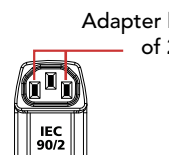

90° RCA Adapter

F-21-M/90

Female RCA to Right-Angle Male RCA

Female to Right-Angle
Male IEC Adapters

Premium single-piece metal conductors
from input to all outputs preserve
advantages of superior AudioQuest
NRG Series AC cables.

IEC-90/1

Adapter bends in direction
of 1 center pin.

IEC-90/2

Adapter bends in direction
of 2 outer pins.