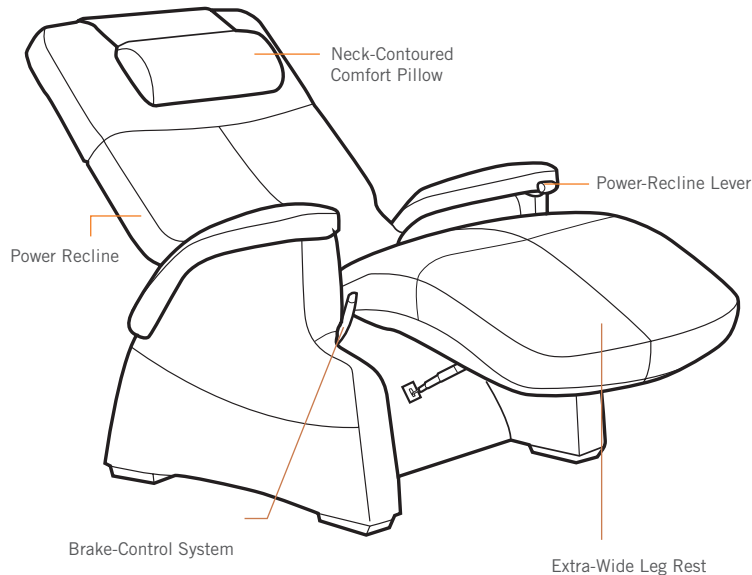

 human touch®
perfect chair®

pc 085
Zero-Gravity
Recliner

Perfect is a word that's often overused—but, sometimes it's the perfect description.

The Human Touch® Perfect Chair® PC-085 artfully blends the best of aesthetics, technology and wellness in a seating experience that transcends the highest standards of comfort. The electric recline system eases the body into a virtually weightless position, as it elevates the legs above the heart and relieves weight from the spine. This remarkable chair – inspired by the zero-gravity chaise developed by NASA to support astronauts during their ascent into orbit – relieves the soreness, tension and fatigue caused by the earth's constant pulling. And as one of our most generously padded chairs, the PC-085's fixed-form seating position ensures maximum ergonomic posture at all recline angles, consistent with physician recommended sitting posture.

Beyond function, the PC-085 fits your sense of design as comfortably as it fits your body. With numerous color combinations and solid renewable plantation-grown parawood, this remarkable chair complements even the most sophisticated room décor—perfectly.

More Features For More Comfort

FEATURES:

- Easy-to-use brake-control system allows precise position control
- Adjustable neck-contoured comfort pillow allows you to customize angle of comfort for your head and neck
- Exclusive guide rail system ensures smooth recline
- Luxurious upholstery

DIMENSIONS

MODEL NUMBER

- PC-085-100-004 (Chocolate)
- PC-085-100-005 (Black)
- PC-085-100-006 (Red)
- PC-085-100-007 (Cashew)

3-Year Limited Warranty

THE WEIGHT IS OVER

The Perfect Chair is expertly engineered and crafted to defy gravity's adverse effects, placing the body in a position to restore its natural wellness. And incorporating only the finest designer materials and finishes, it's also pretty easy on the eyes.