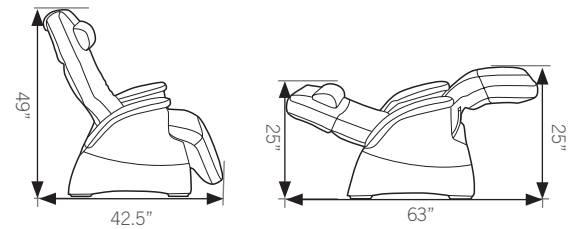

DIMENSIONS

MODEL NUMBER

- PC-085-100-004 (Chocolate)
- PC-085-100-005 (Black)
- PC-085-100-006 (Red)
- PC-085-100-007 (Cashew)

3-Year Limited Warranty

THE WEIGHT IS OVER

The Perfect Chair is expertly engineered and crafted to defy gravity's adverse effects, placing the body in a position to restore its natural wellness. And incorporating only the finest designer materials and finishes, it's also pretty easy on the eyes.