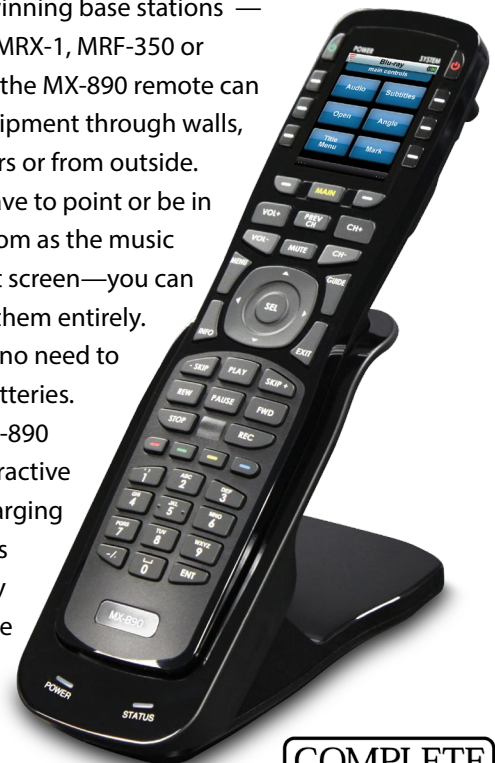

MX-890

PROGRAMMABLE COLOR LCD UNIVERSAL REMOTE CONTROL

Everything you need in one amazing remote

This powerful universal remote will change everything for you and your family from the moment it arrives. Employing the latest in technology and ergonomic design, the MX-890 is equipped to handle virtually any application. Easily control every Audio and Video product you own — lighting, too. One touch puts you in complete command of everything from watching your favorite movie to listening to the radio, regardless of the components. This beauty is strong enough to control the most robust theater room, and versatile enough to allow you to select other rooms in the house.

Customize to your heart's content

The MX-890 features a brilliant 2-inch color, high-resolution screen that can be fully personalized to suit the products you wish to control with exciting, custom graphics. Your installer can label every button and configure your system so that a single button press enables you power up the entertainment room, set a lighting level, or any combination of events you can dream up. The MX-890 also includes all of the hard button controls you're accustomed to for fast access to every function.

Feel free to move about the house

Gone are the days of pointing the remote at the product you wish to turn on or turn up! When used with one of our award winning base stations — such as the MRX-1, MRF-350 or MRF-260 — the MX-890 remote can operate equipment through walls, cabinet doors or from outside. You don't have to point or be in the same room as the music player or flat screen—you can still control them entirely. And, there's no need to purchase batteries. The URC MX-890 sits in an attractive tabletop charging cradle, and is always ready for action the moment you pick it up.