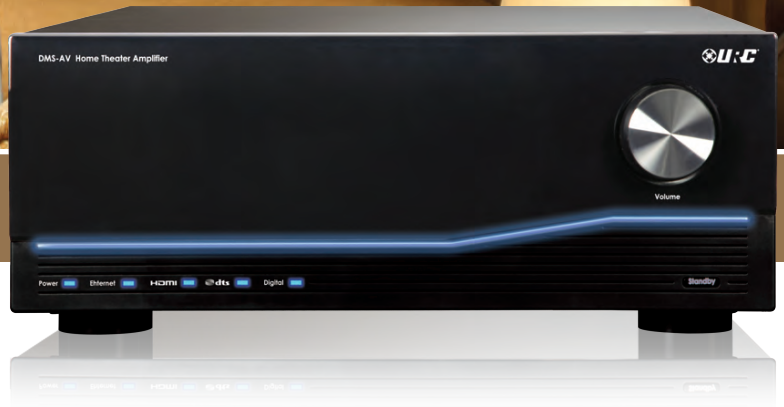

Amplifiers

DMS-AV Network Home Theater Amplifier/Processor

Designed from the ground up to be an integral, seamless part of Total Control, the DMS-AV is a groundbreaking piece that delivers incredible realism and power to movies and music. Providing crystal clear audio and video, the DMS-AV incorporates 7.2 surround sound, Dolby® TrueHD, DTS-HD Master Audio™ and URC's proprietary multichannel stereo and surround modes. Plus, your clients can enjoy true video scaling up to 1080p—with a musical performance to match!

When installed with URC's Total Control® or Complete Control™ system, you gain a level of ease-of-use that's unparalleled. From handheld remotes to brilliant in-wall touchscreens—and even the iPad®—it takes one touch to dim the lights and start a movie right on cue. Because it connects to the home network, you can expand the theater into the entire home system with Total Control. Take a legacy CD player and stream music from it into other rooms—and control song choice and volume from anywhere. With the DMS-AV you gain a foundation piece that is capable of growing with your clients as their needs change. Add other URC DMS Amps for a staggering number of audio inputs.

Key Features

- 125 W/ch @ 8 Ohms, stable to 4 ohms
- 7.2 Dolby Digital capable
- Automated room calibration using included microphone
- Latest Dolby True HD and DTS codecs supported
- Can stream 2 analog inputs (including Phono) to other DMS-series products
- True analog discrete amplifier performance (Class A/B)
- Streams sources in up to 31 additional zones by adding DMS-Series Amplifiers
- Up to 1080p video upscaling on all inputs, 3D TV capable
- ARC return channel
- On-board video calibration test pattern generator
- Lip sync audio correction up to 200ms
- Progressive Video ReProcessing
- Pass-through video mode for HDMI sources
- Programmable through URC's MRX-Series Advanced Network System Controllers
- Compatible with URC's CCP control products for most functions (MX remotes/KP keypads)