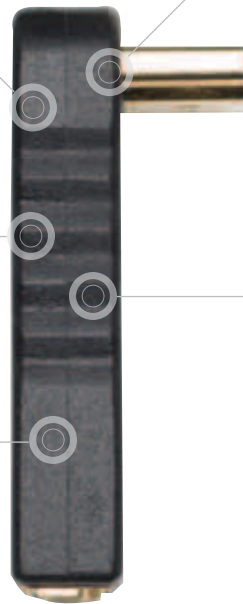

SANUS 90-Degree Adapter

Introducing the 90-Degree HDMI connector, one of the slimmest HDMI solutions on the market. Adding versatility to any HDMI cable, this adapter adjusts your connection 90 degrees, simplifying even the slimmest of TV installations. The ELM4900 90-Degree adaptor has a connector 50% shorter than typical cables, making it ideal for wall-mounted TVs with hard to reach rear parts. Paired with top-of-the-line HDMI technology, this adapter is the perfect solution for any TV install.

Works with 3D TVs and components

Handles 1080p video resolution and beyond for next generation displays

90-degree connection angle allows flexibility for use in extremely tight spaces

Connector is 50% shorter than conventional HDMI connectors for easy installation behind ultra-thin TVs

Ethernet channel delivers high-speed Internet connectivity to compatible devices, eliminating the need for a separate cable

SANUS 90-DEGREE ADAPTER

MODEL.....ELM4900-B1
PROFILE.....0.3"
AVAILABILITYQ2 2012