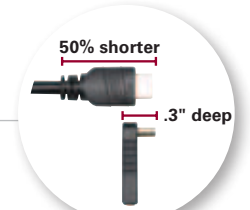

SANUS 90-Degree Adapter

Introducing the 90-Degree HDMI connector, one of the slimmest HDMI solutions on the market. Adding versatility to any HDMI cable, this adapter adjusts your connection 90 degrees, simplifying even the slimmest of TV installations. The ELM4900 90-Degree adaptor has a connector 50% shorter than typical cables, making it ideal for wall-mounted TVs with hard to reach rear parts. Paired with top-of-the-line HDMI technology, this adapter is the perfect solution for any TV install.

Works with 3D TVs and components

Handles 1080p video resolution and beyond for next generation displays

90-degree connection angle allows flexibility for use in extremely tight spaces

Connector is 50% shorter than conventional HDMI connectors for easy installation behind ultra-thin TVs